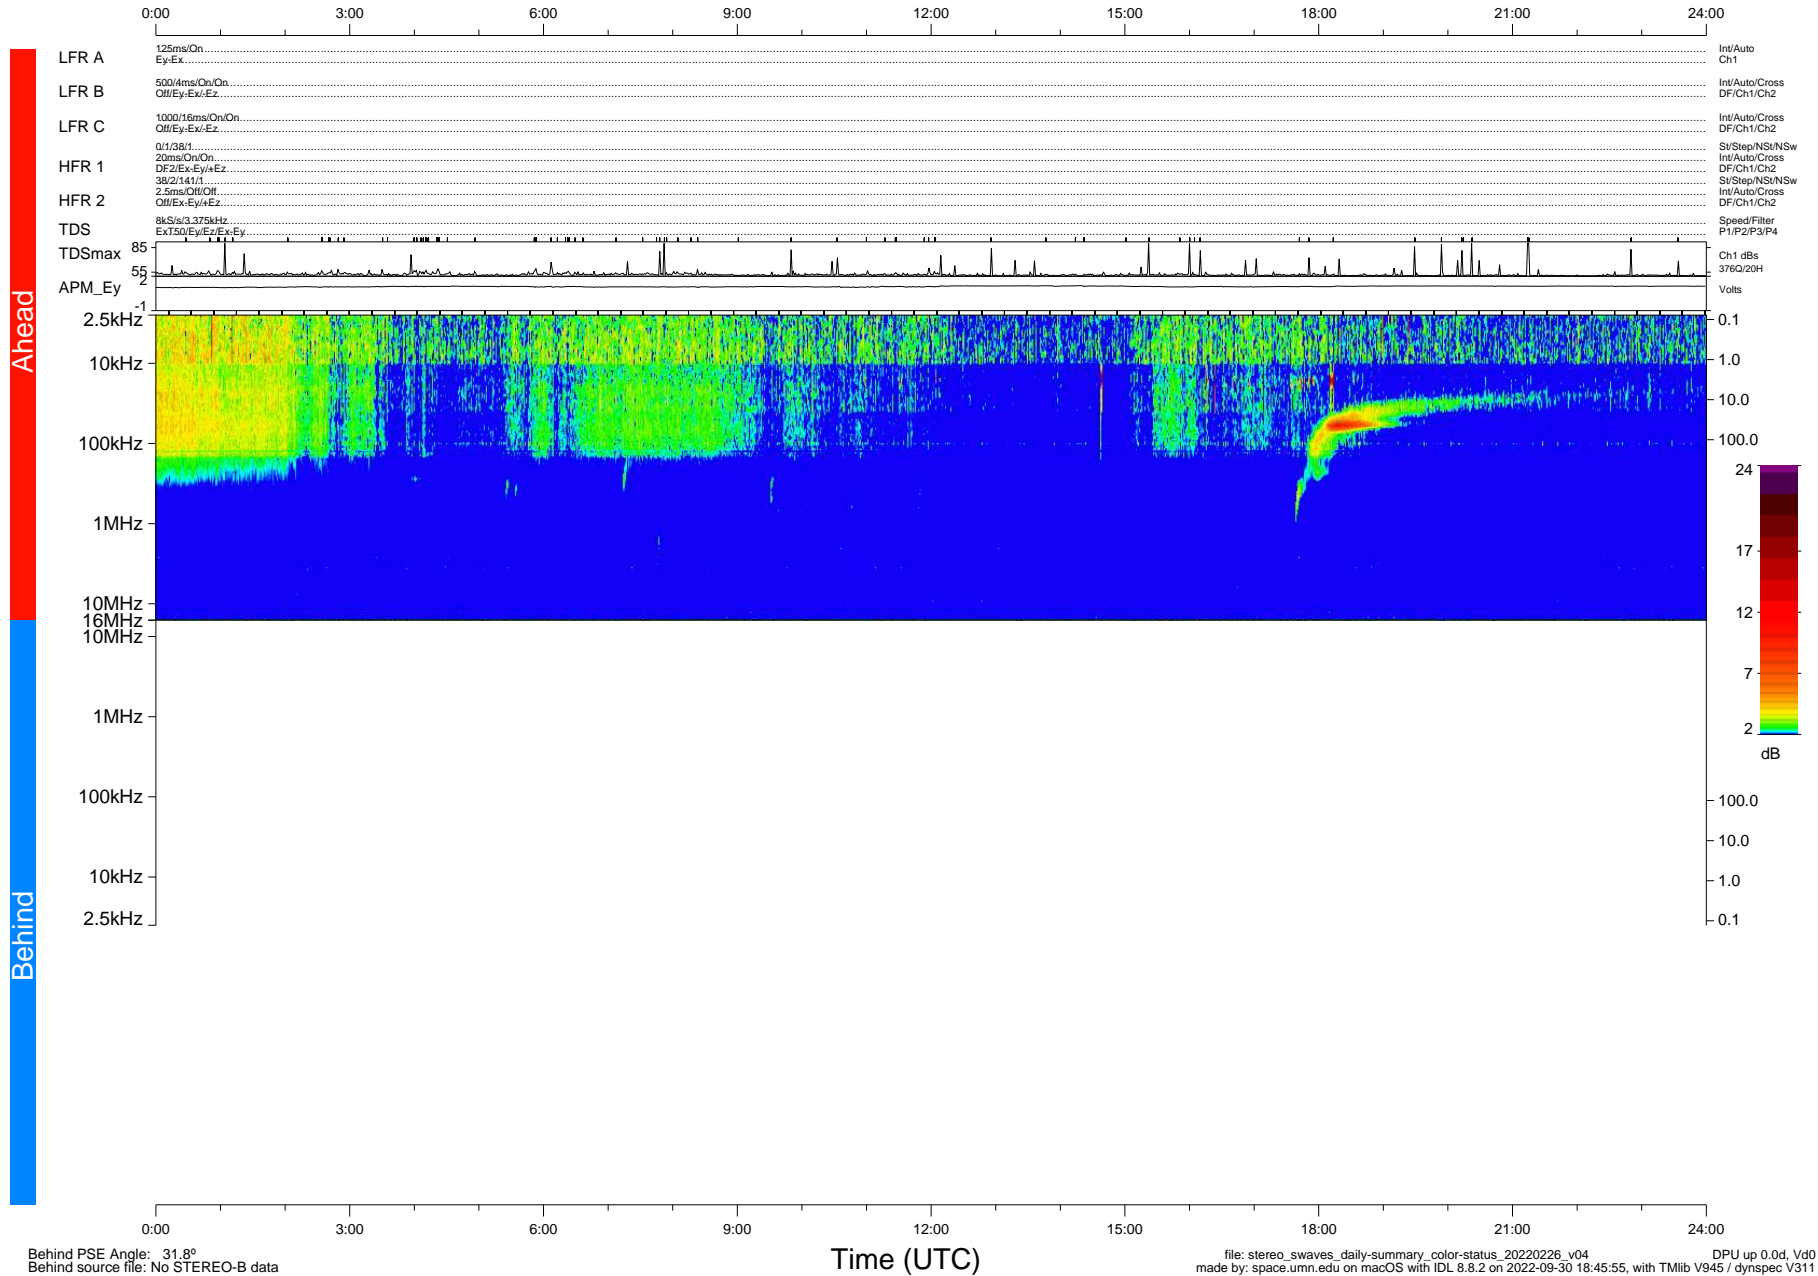

STEREO/WAVES Daily Summary - 26-Feb-2022 (DOY 057)

Ahead source file: swaves_ahead_2022_057_1_06.fin (Recovery: 100.0% HK, 107% Pkts)
Ahead PSE Angle: -34.3°

DPU up 2425.9d, V412d40

Behind PSE Angle: 31.8°
Behind source file: No STEREO-B data

Time (UTC)