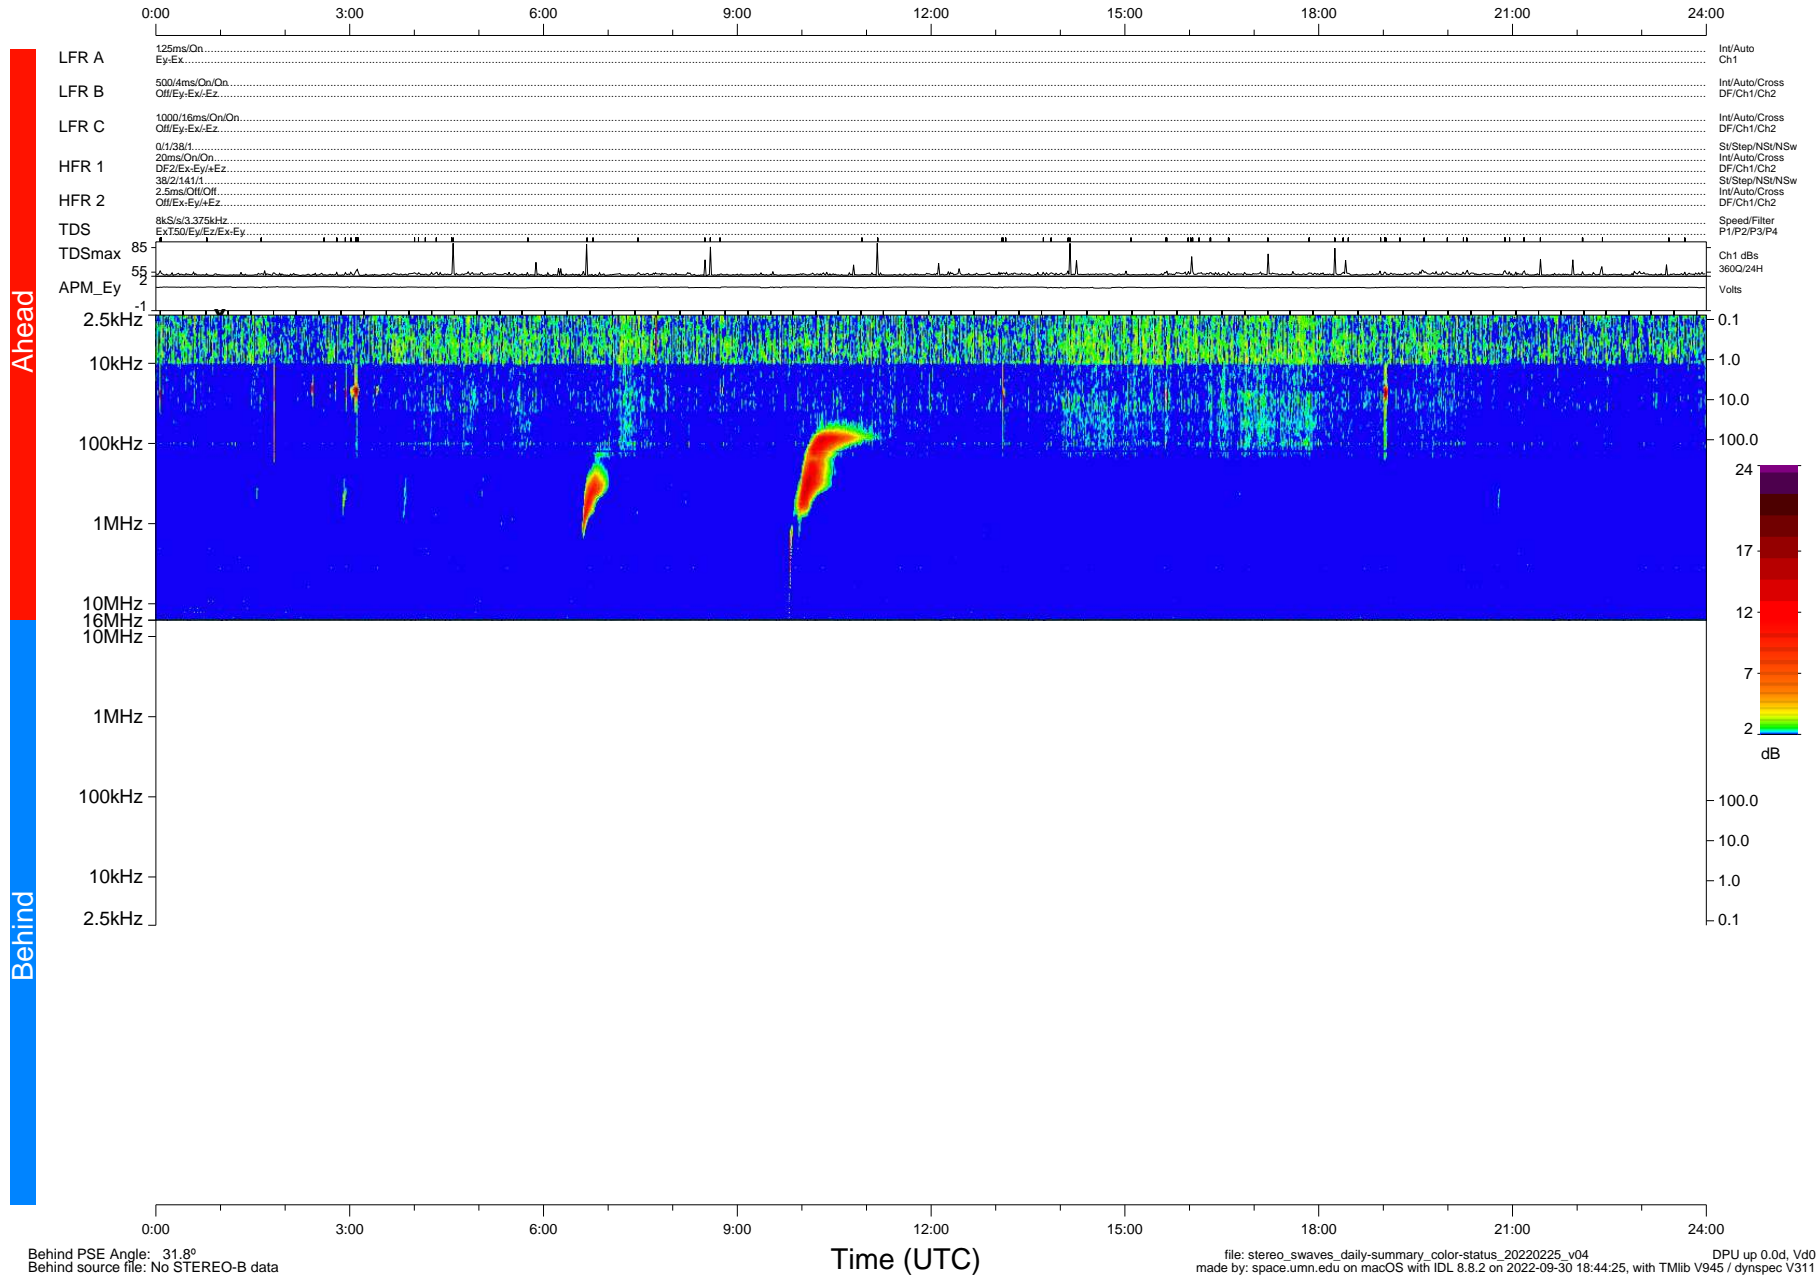

STEREO/WAVES Daily Summary - 25-Feb-2022 (DOY 056)

Ahead source file: swaves_ahead_2022_056_1_05.fin (Recovery: 100.0% HK, 105% Pkts)
Ahead PSE Angle: -34.3°

DPU up 2424.9d, V412d40

Behind PSE Angle: 31.8°
Behind source file: No STEREO-B data