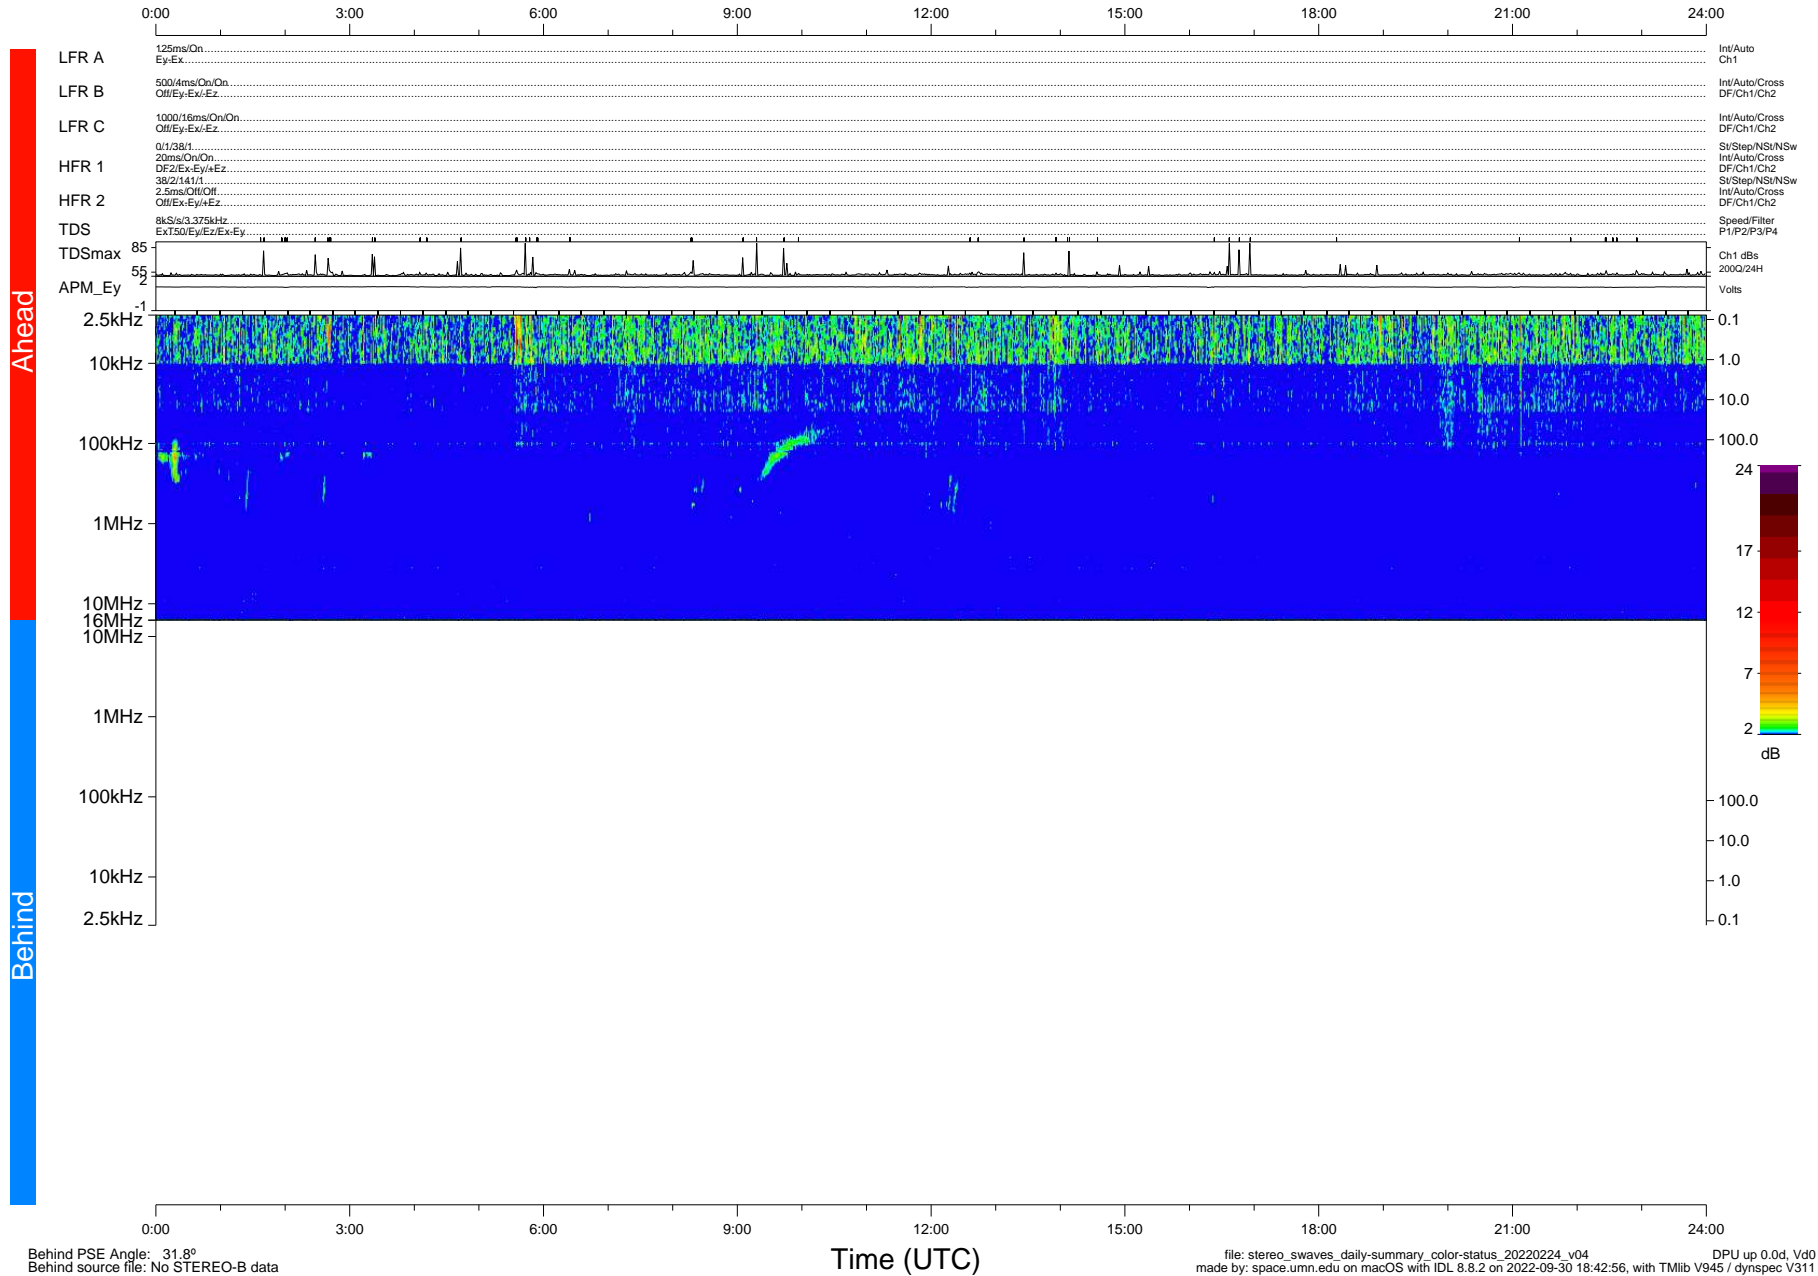

STEREO/WAVES Daily Summary - 24-Feb-2022 (DOY 055)

Ahead source file: swaves_ahead_2022_055_1_05.fin (Recovery: 100.0% HK, 82% PKts)
Ahead PSE Angle: -34.3°

DPU up 2423.9d, V412d40

Behind PSE Angle: 31.8°
Behind source file: No STEREO-B data