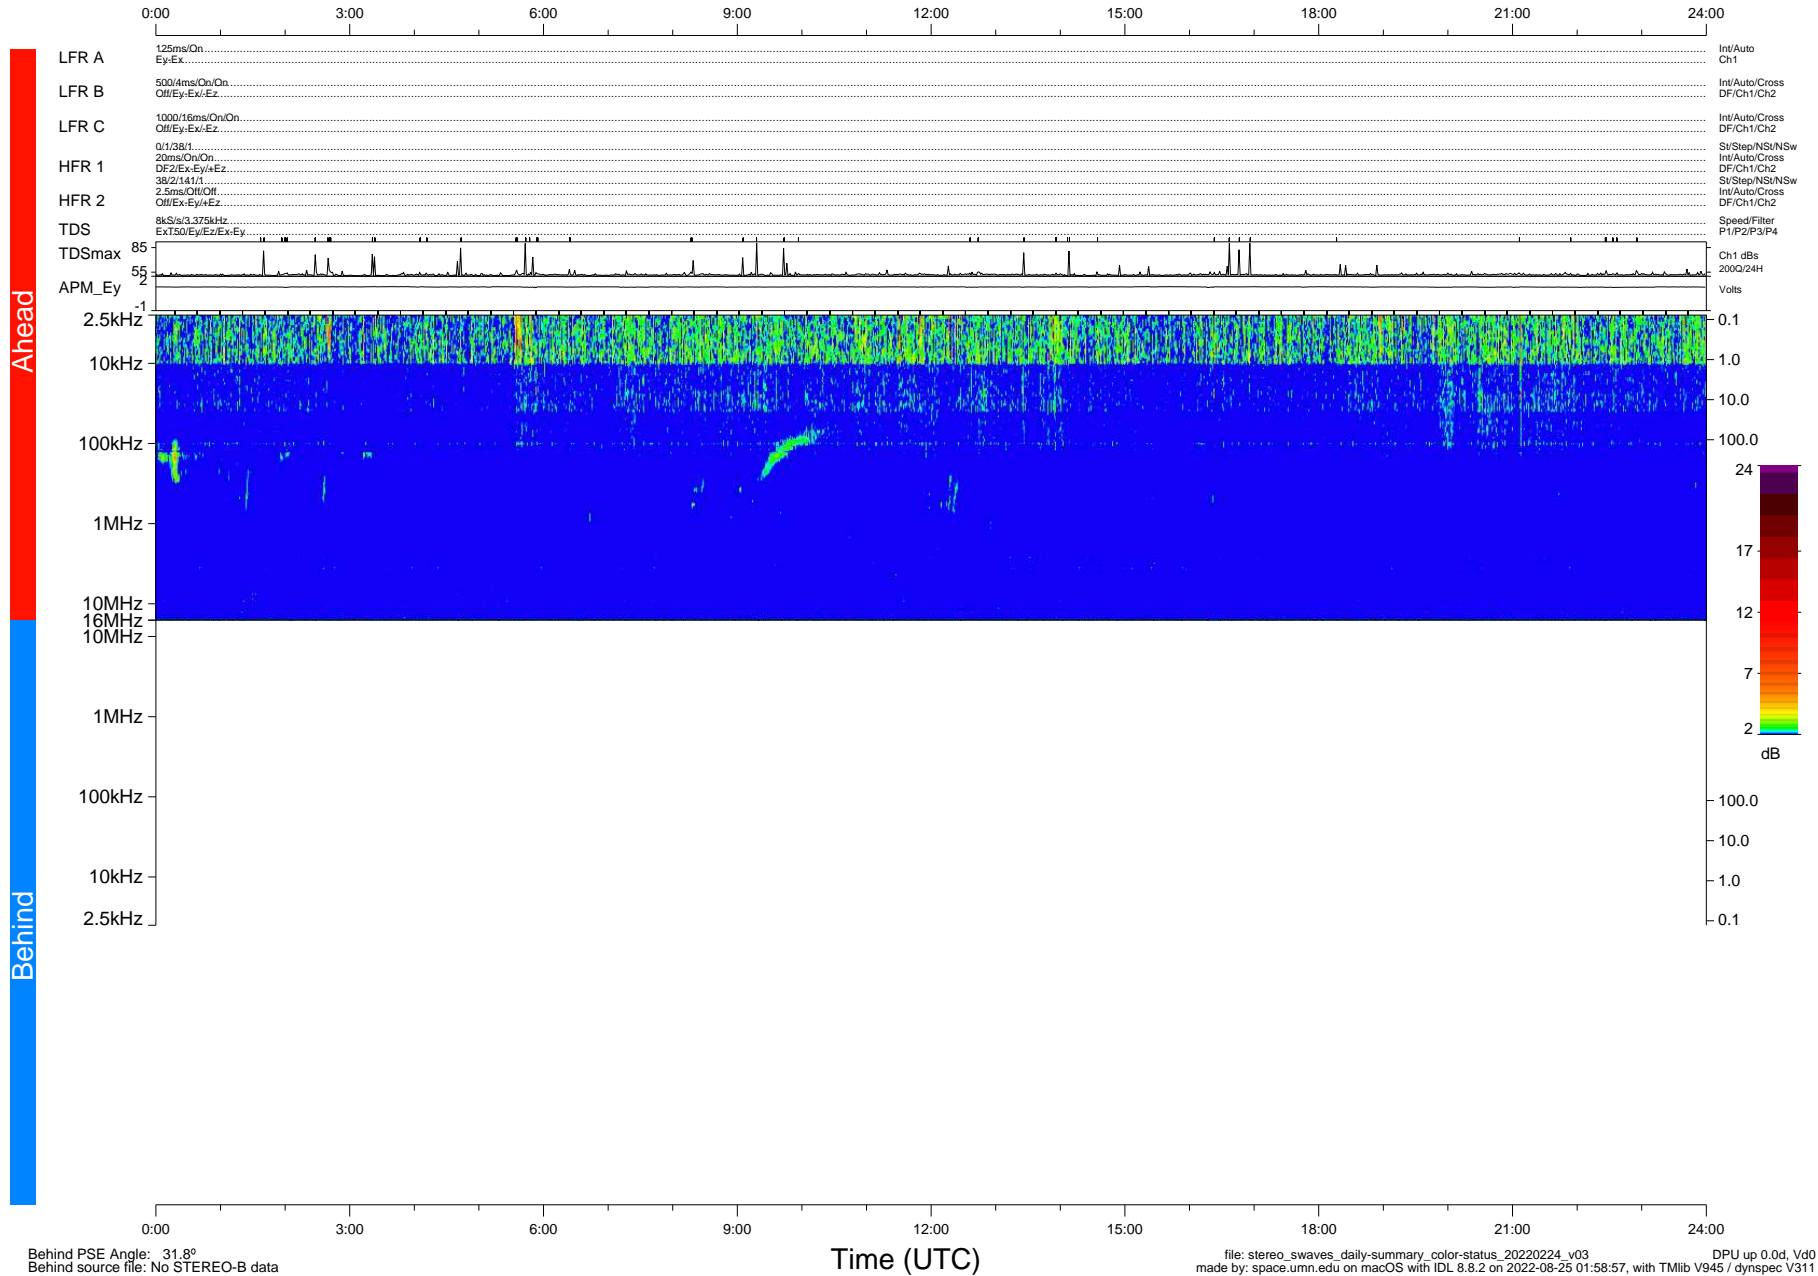

STEREO/WAVES Daily Summary - 24-Feb-2022 (DOY 055)

Ahead source file: swaves_ahead_2022_055_1_05.fin (Recovery: 100.0% HK, 82% Pkts)
Ahead PSE Angle: -34.3°

DPU up 2423.9d, V412d40

Behind PSE Angle: 31.8°
Behind source file: No STEREO-B data

Time (UTC)