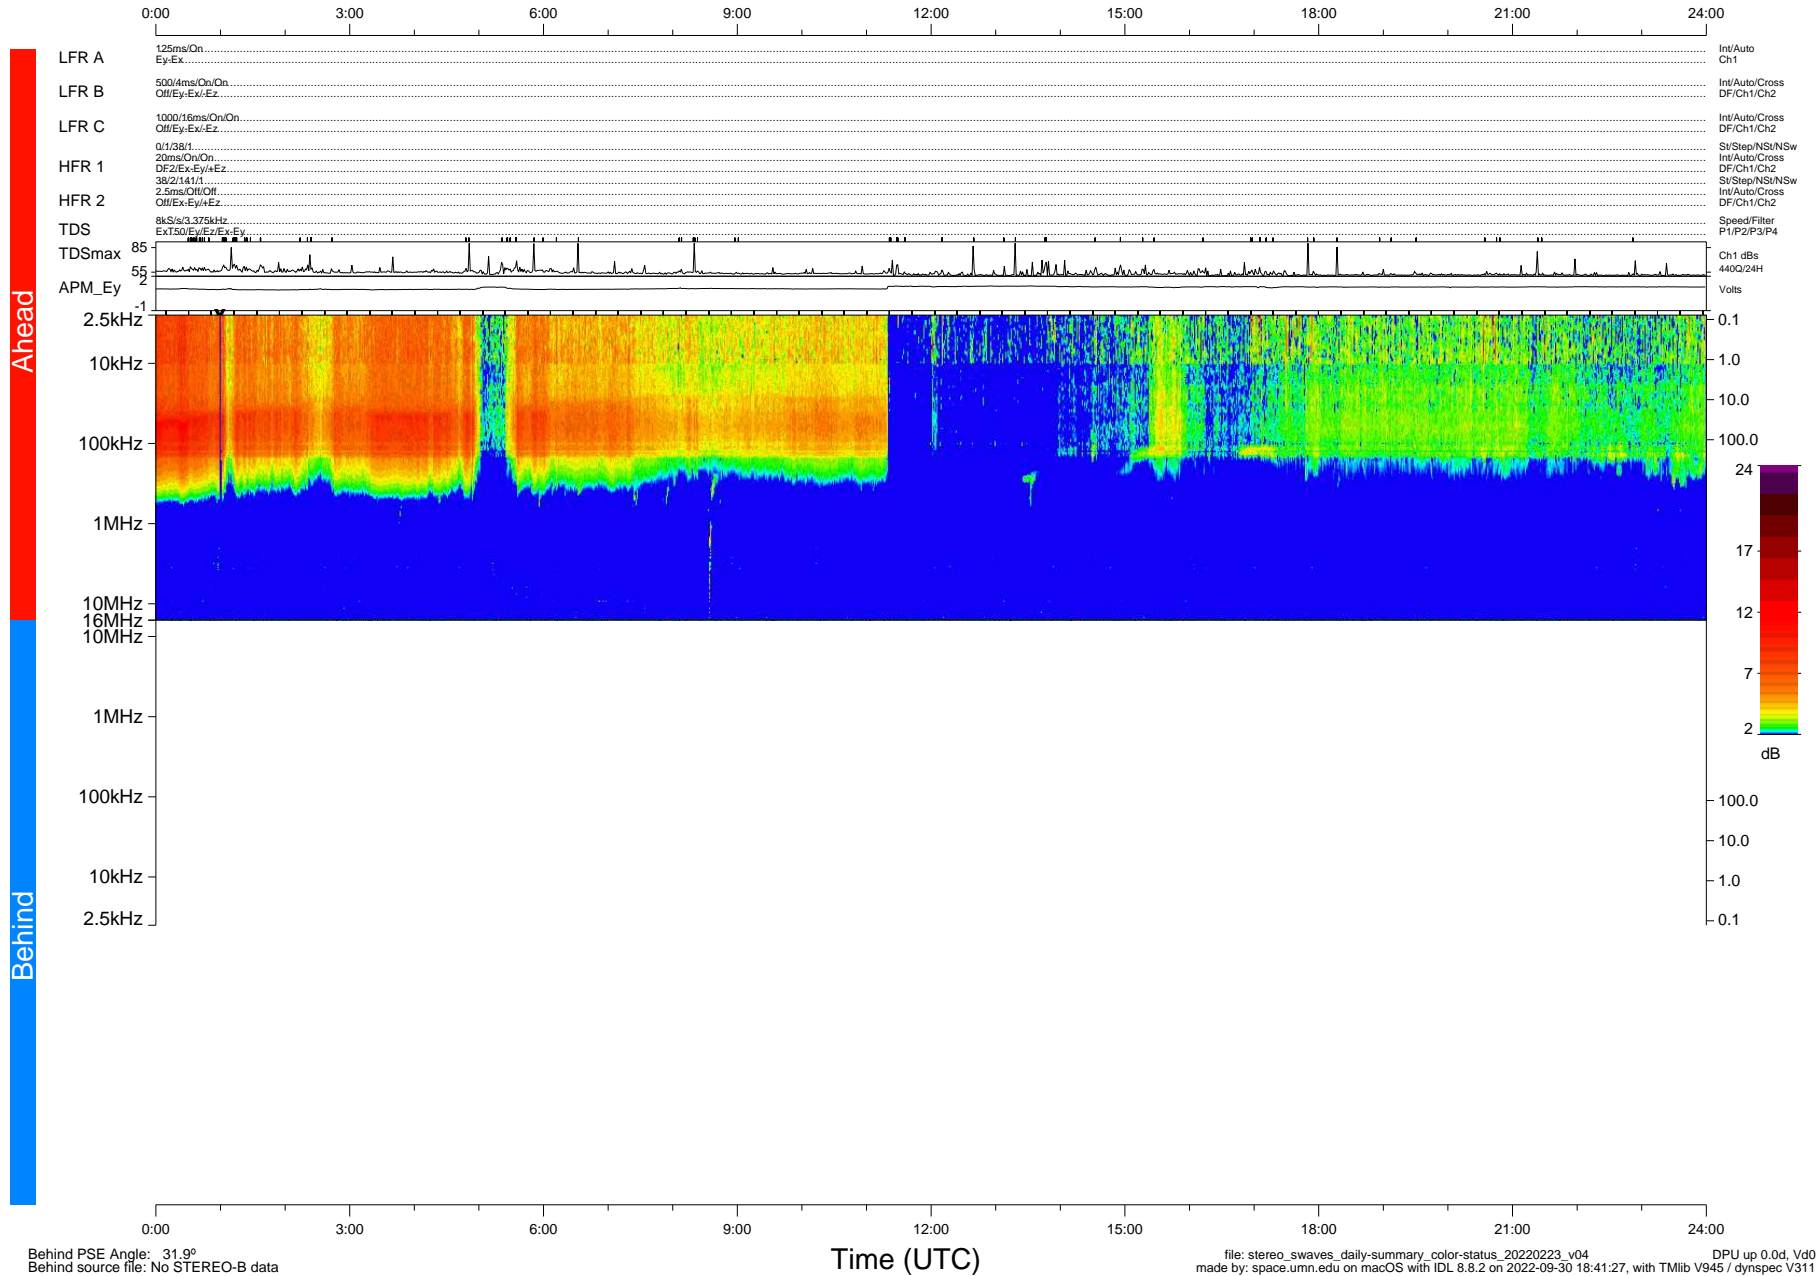

STEREO/WAVES Daily Summary - 23-Feb-2022 (DOY 054)

Ahead source file: swaves_ahead_2022_054_1_05.fin (Recovery: 100.0% HK, 117% Pkts)
 Ahead PSE Angle: -34.4°

DPU up 2422.9d, V412d40

Behind PSE Angle: 31.9°
 Behind source file: No STEREO-B data

file: stereo_swaves_daily-summary_color-status_20220223_v04
 made by: space.umn.edu on macOS with IDL 8.8.2 on 2022-09-30 18:41:27, with Tlib V945 / dynspec V311
 DPU up 0.0d, Vd0