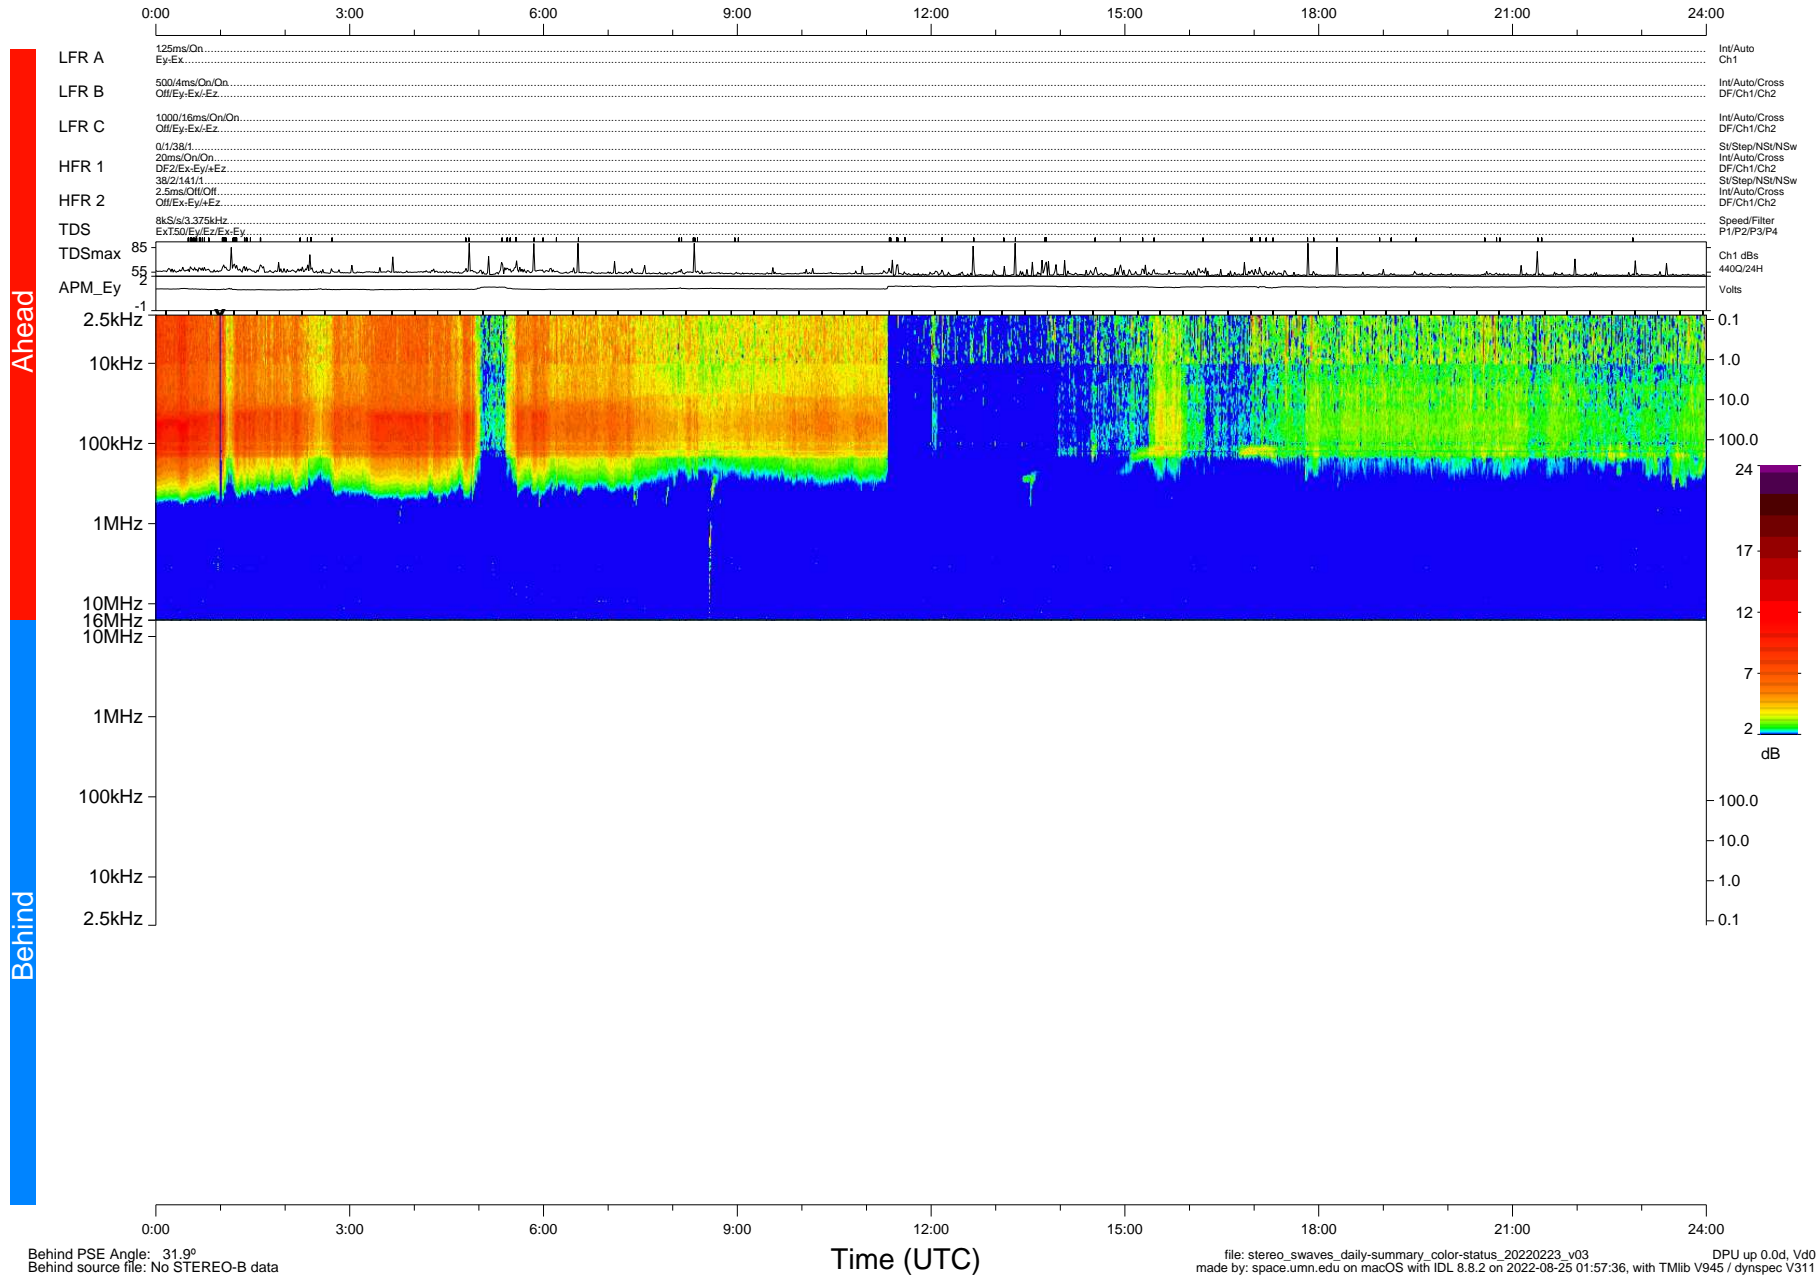

STEREO/WAVES Daily Summary - 23-Feb-2022 (DOY 054)

Ahead source file: swaves_ahead_2022_054_1_05.fin (Recovery: 100.0% HK, 117% Pkts)
Ahead PSE Angle: -34.4°

DPU up 2422.9d, V412d40

Behind PSE Angle: 31.9°
Behind source file: No STEREO-B data