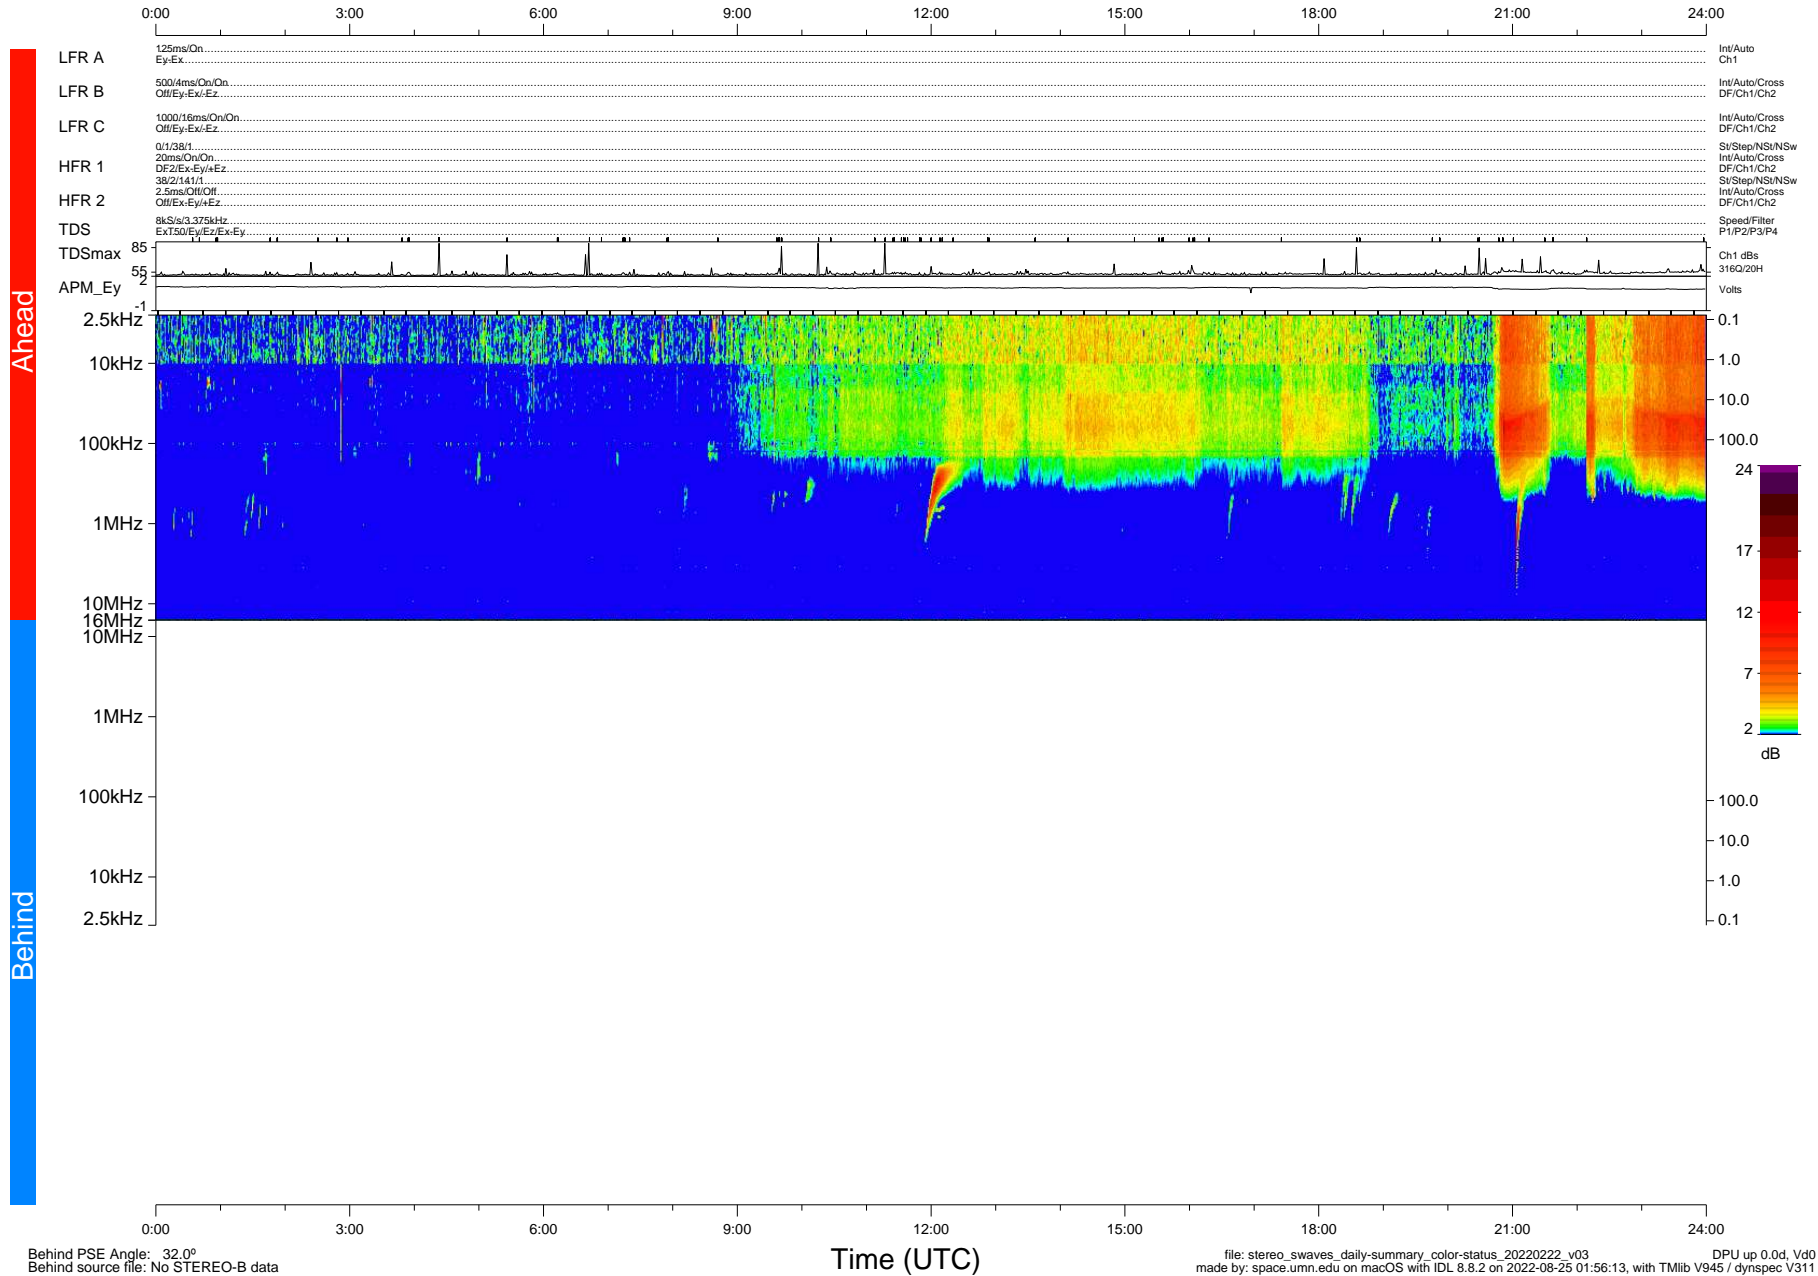

STEREO/WAVES Daily Summary - 22-Feb-2022 (DOY 053)

Ahead source file: swaves_ahead_2022_053_1_06.fin (Recovery: 100.0% HK, 98% Pkts)
Ahead PSE Angle: -34.3°

DPU up 2421.9d, V412d40

Behind PSE Angle: 32.0°
Behind source file: No STEREO-B data