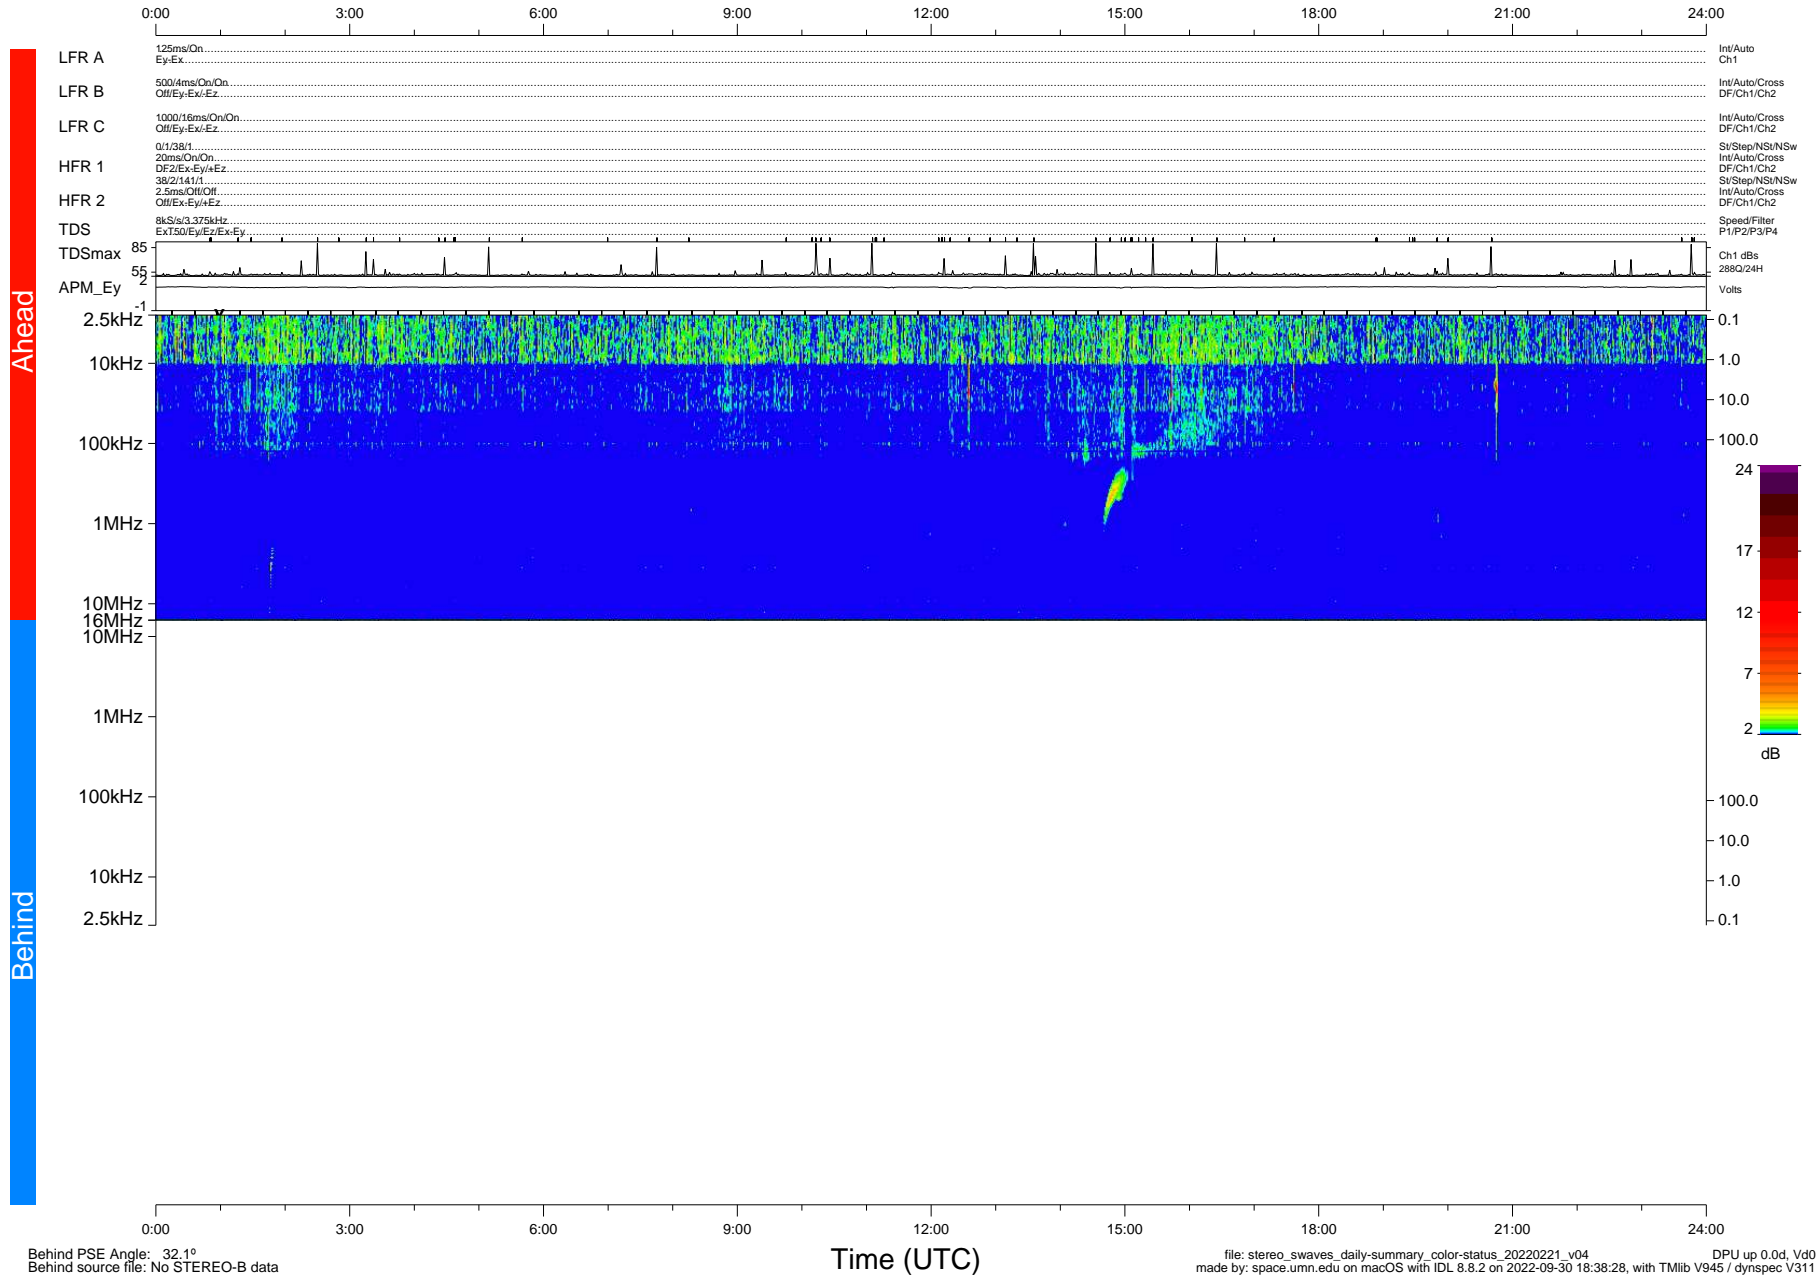

STEREO/WAVES Daily Summary - 21-Feb-2022 (DOY 052)

Ahead source file: swaves_ahead_2022_052_1_05.fin (Recovery: 100.0% HK, 95% Pkts)
Ahead PSE Angle: -34.3°

DPU up 2420.9d, V412d40

Behind PSE Angle: 32.1°
Behind source file: No STEREO-B data