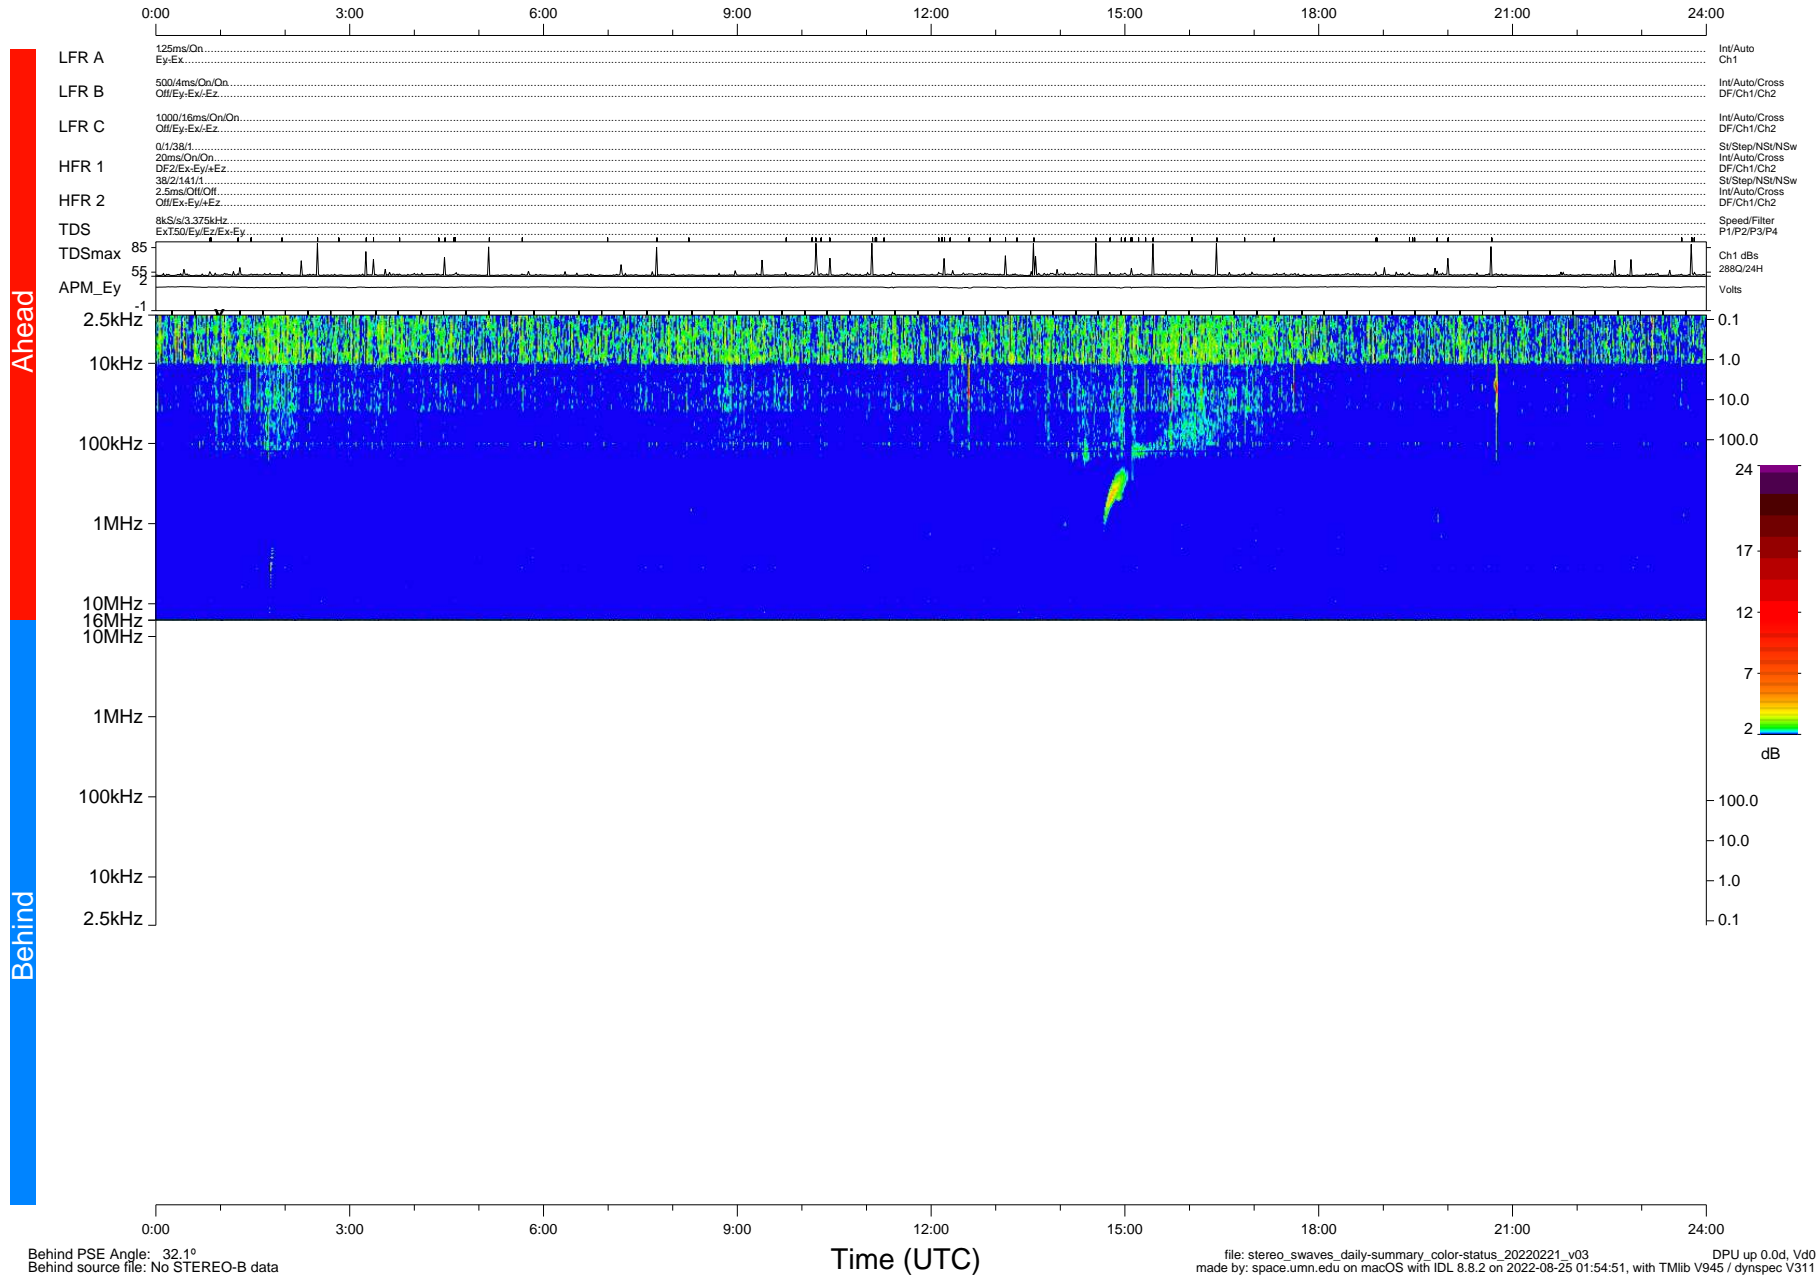

STEREO/WAVES Daily Summary - 21-Feb-2022 (DOY 052)

Ahead source file: swaves_ahead_2022_052_1_05.fin (Recovery: 100.0% HK, 95% Pkts)
Ahead PSE Angle: -34.3°

DPU up 2420.9d, V412d40

Behind PSE Angle: 32.1°
Behind source file: No STEREO-B data