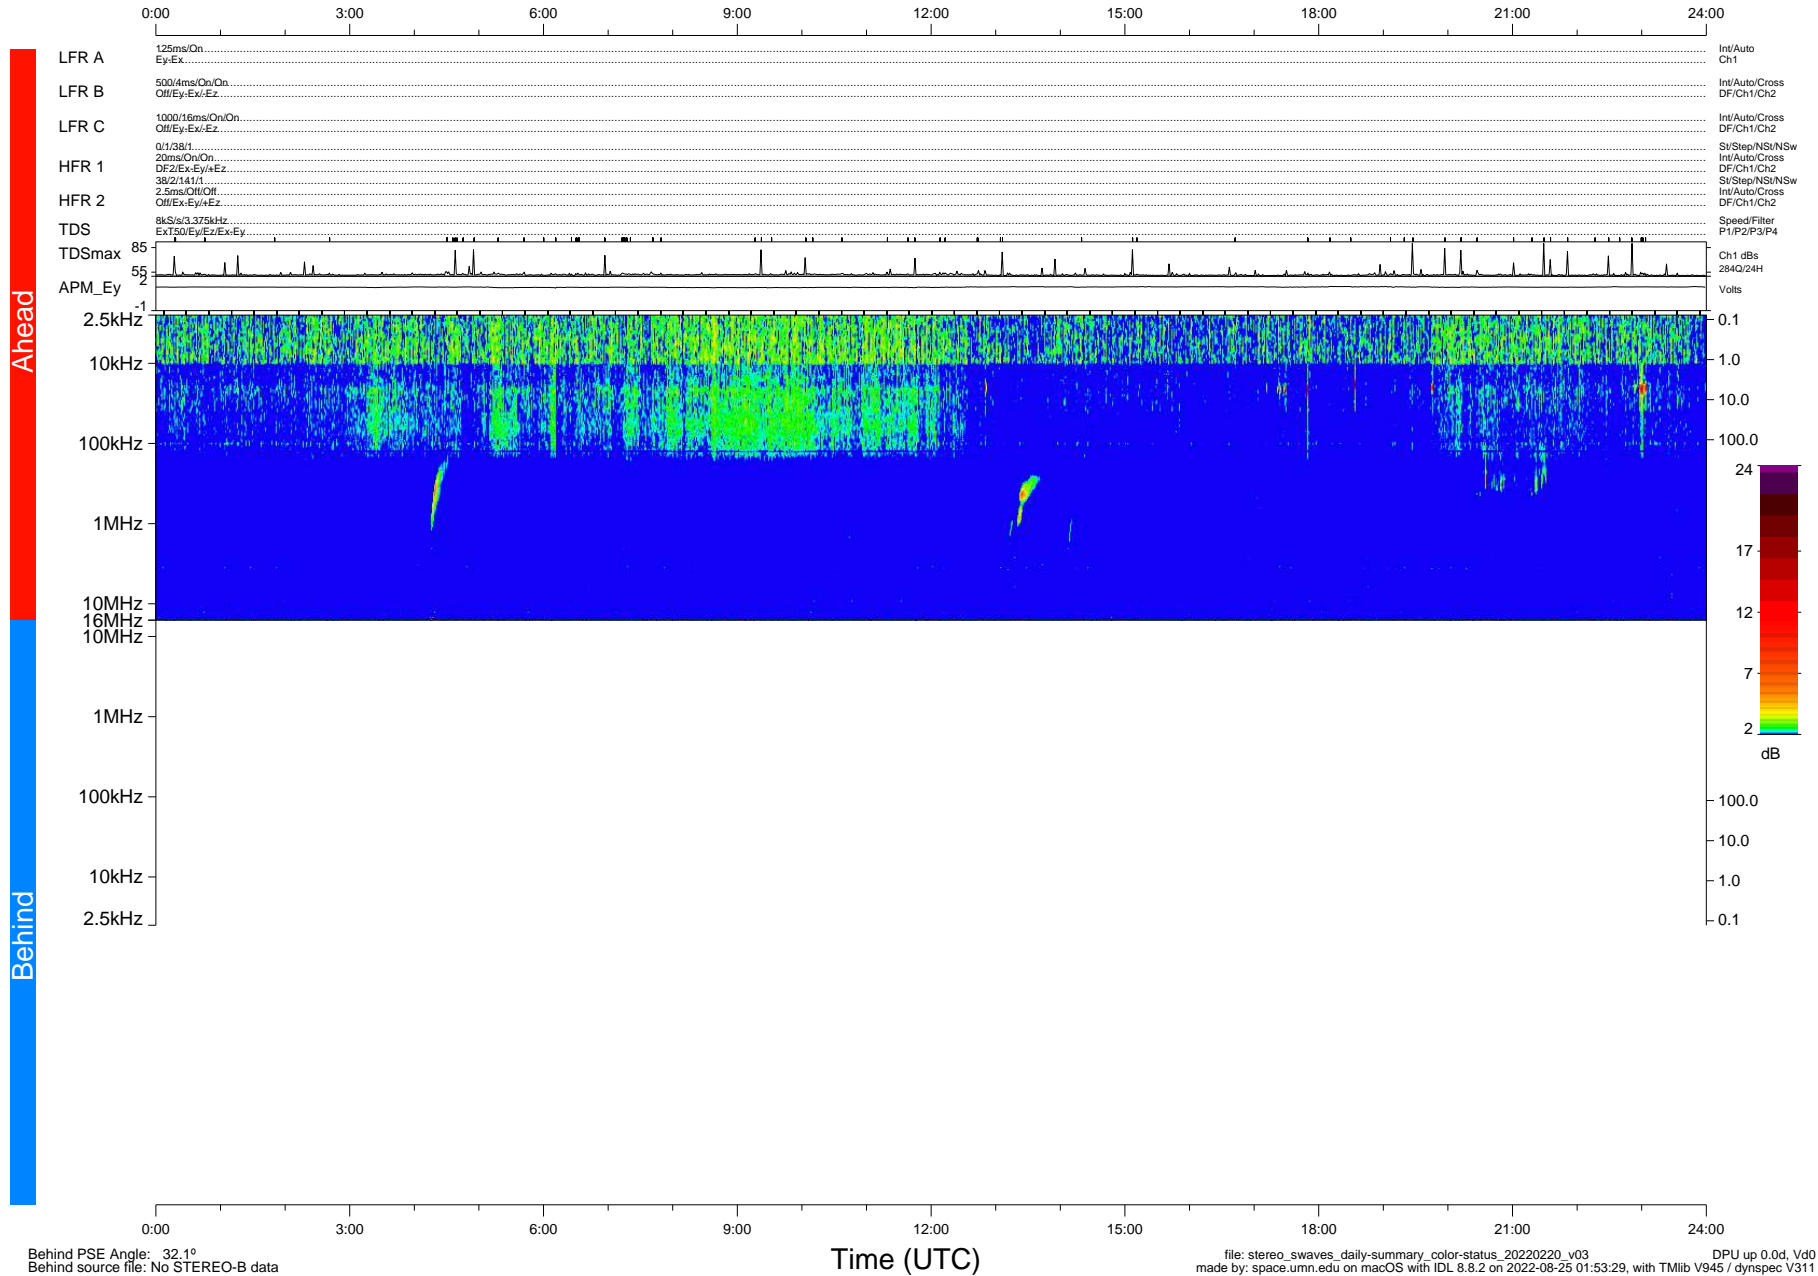

STEREO/WAVES Daily Summary - 20-Feb-2022 (DOY 051)

Ahead source file: swaves_ahead_2022_051_1_05.fin (Recovery: 100.0% HK, 94% Pkts)
Ahead PSE Angle: -34.4°

DPU up 2419.9d, V412d40

Behind PSE Angle: 32.1°
Behind source file: No STEREO-B data