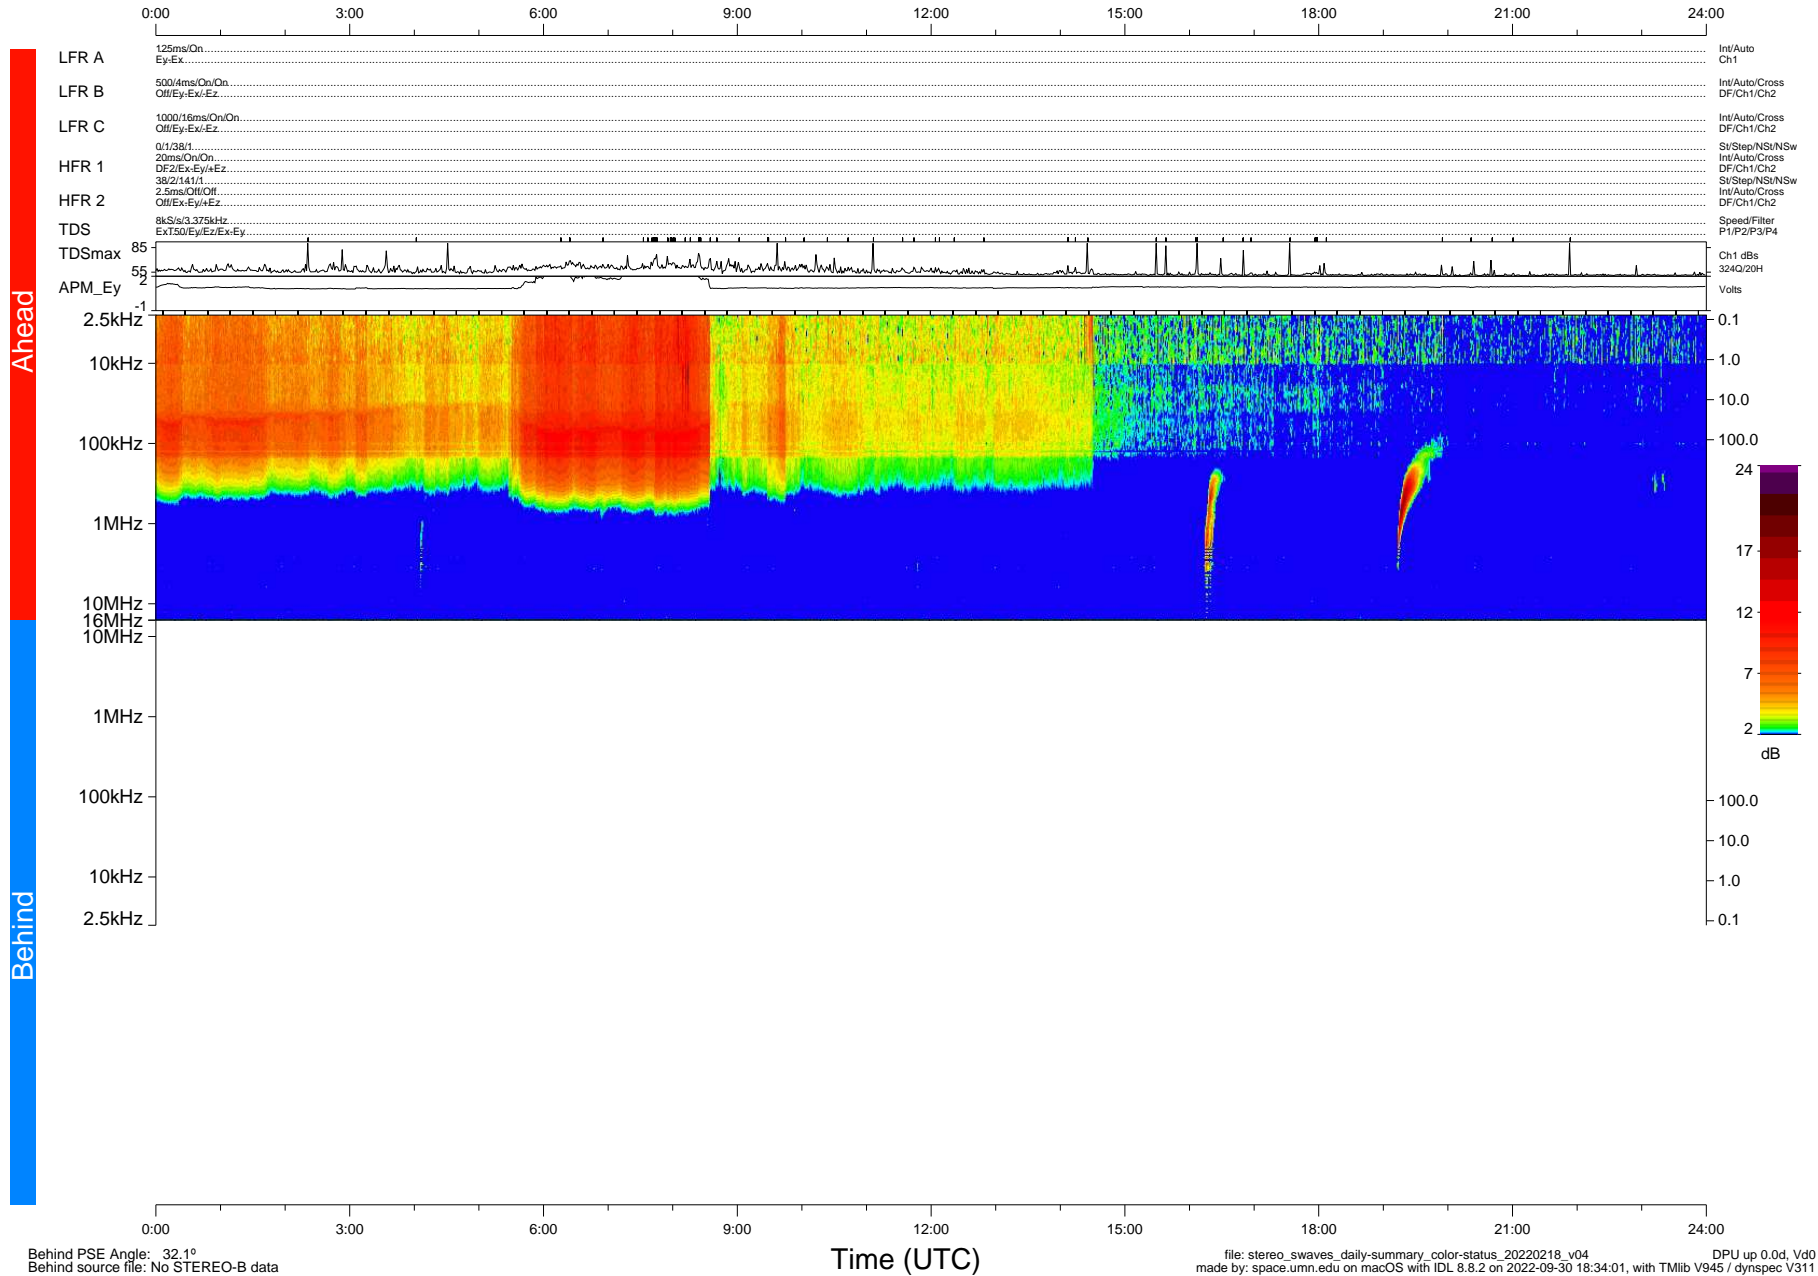

STEREO/WAVES Daily Summary - 18-Feb-2022 (DOY 049)

Ahead source file: swaves_ahead_2022_049_1_05.fin (Recovery: 100.0% HK, 99% Pkts)
 Ahead PSE Angle: -34.4°

DPU up 2417.9d, V412d40

Behind PSE Angle: 32.1°
 Behind source file: No STEREO-B data

file: stereo_swaves_daily-summary_color-status_20220218_v04
 made by: space.umn.edu on macOS with IDL 8.8.2 on 2022-09-30 18:34:01, with Tlib V945 / dynspec V311
 DPU up 0.0d, Vd0