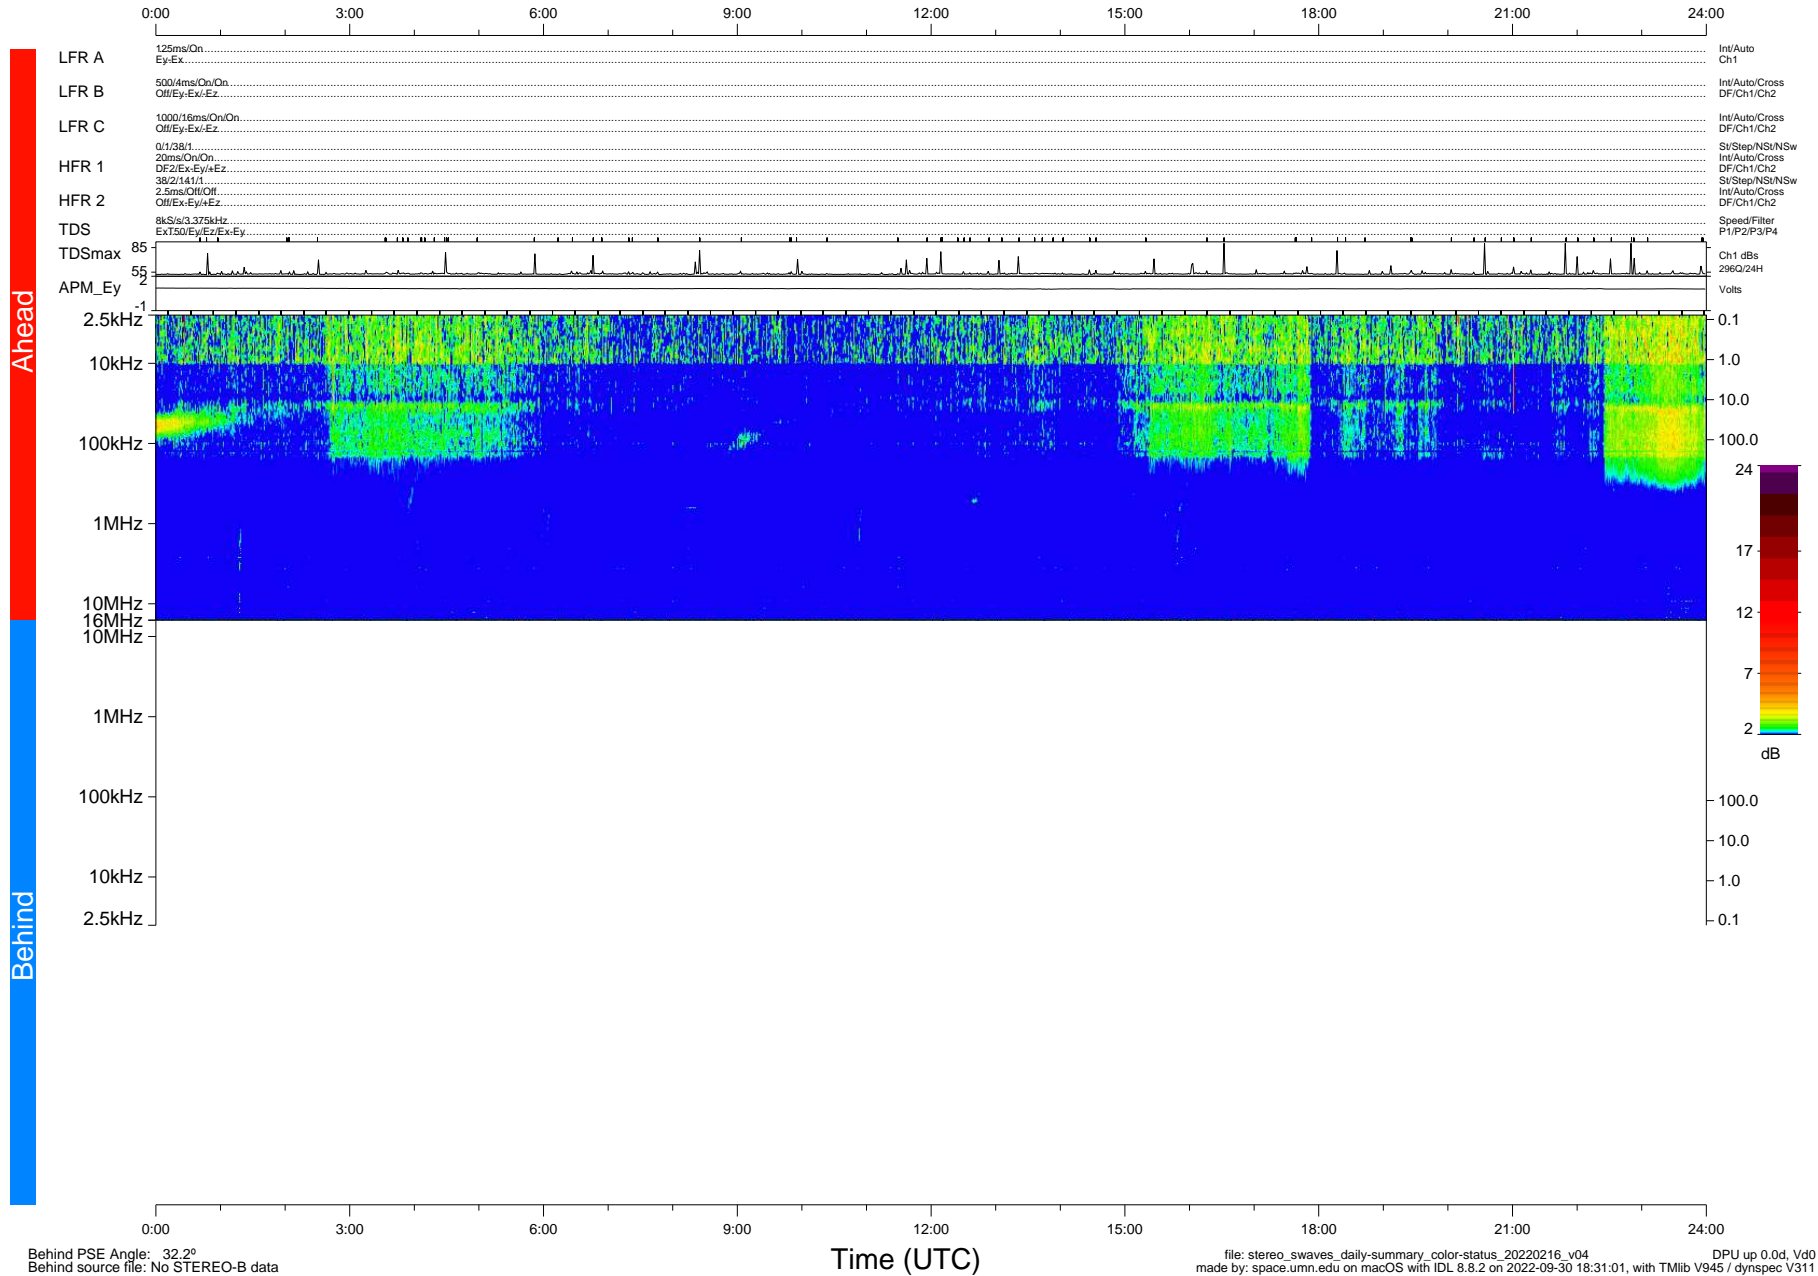

STEREO/WAVES Daily Summary - 16-Feb-2022 (DOY 047)

Ahead source file: swaves_ahead_2022_047_1_06.fin (Recovery: 100.1% HK, 96% Pkts)
Ahead PSE Angle: -34.5°

DPU up 2415.9d, V412d40

Behind PSE Angle: 32.2°
Behind source file: No STEREO-B data