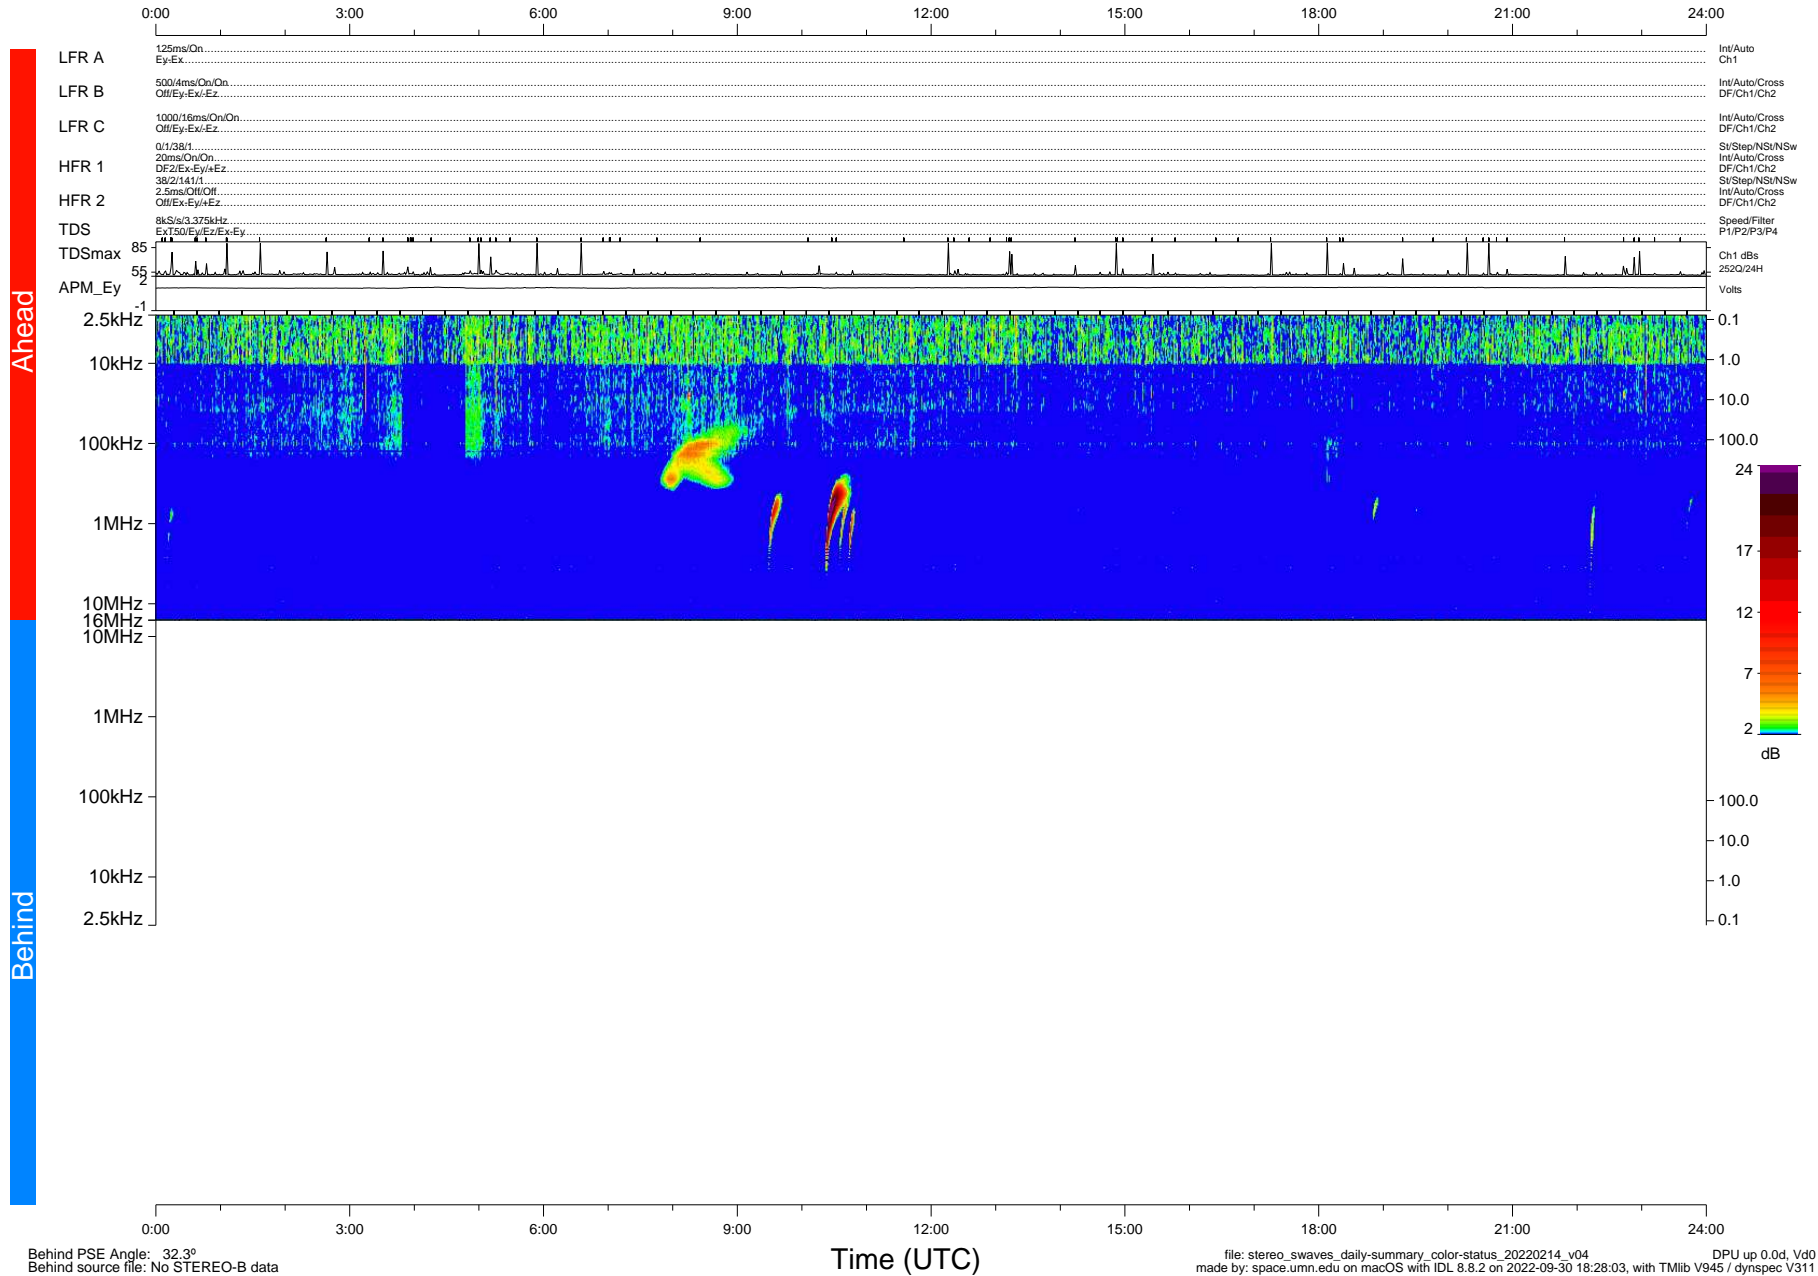

STEREO/WAVES Daily Summary - 14-Feb-2022 (DOY 045)

Ahead source file: swaves_ahead_2022_045_1_06.fin (Recovery: 100.0% HK, 89% PKts)
Ahead PSE Angle: -34.6°

DPU up 2413.9d, V412d40

Behind PSE Angle: 32.3°
Behind source file: No STEREO-B data

Time (UTC)