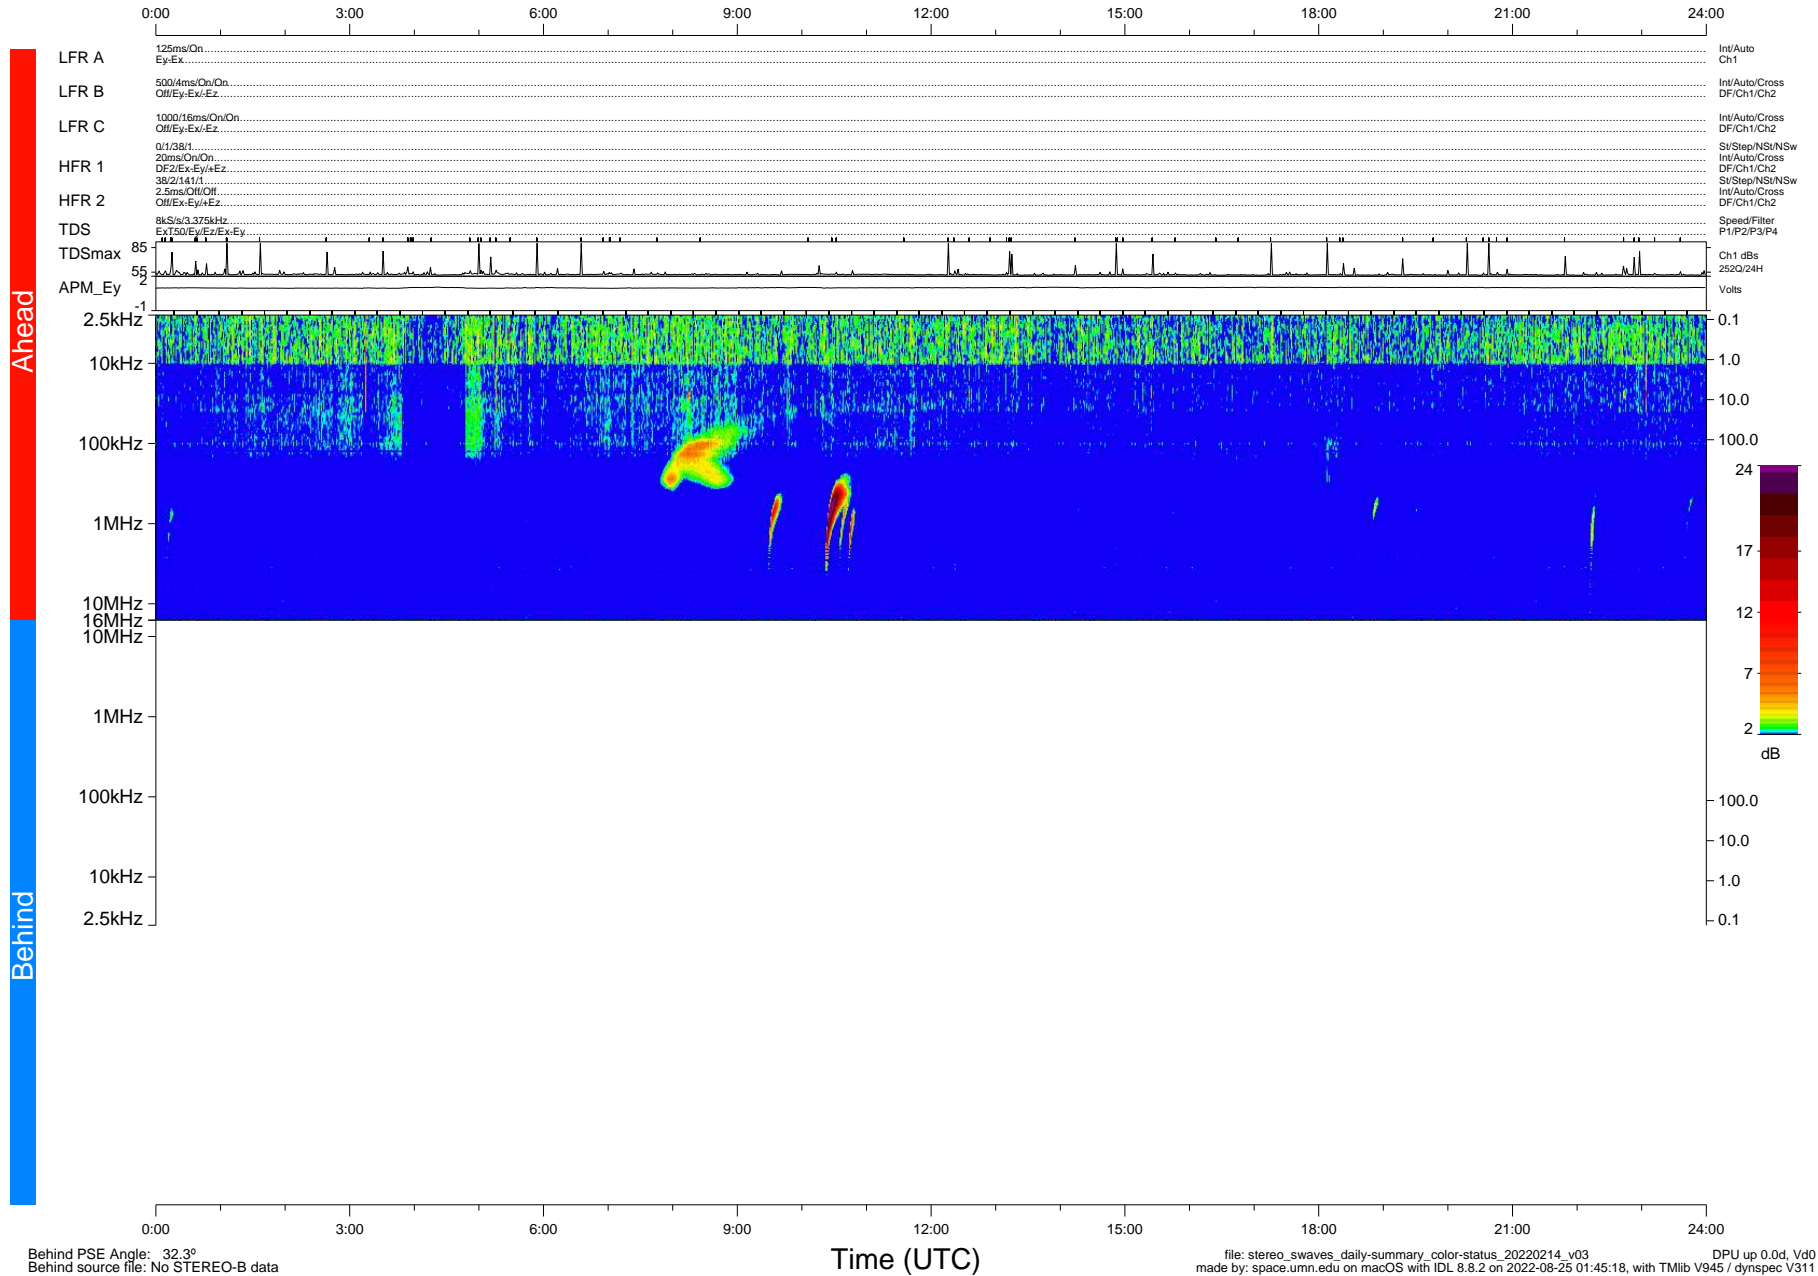

STEREO/WAVES Daily Summary - 14-Feb-2022 (DOY 045)

Ahead source file: swaves_ahead_2022_045_1_06.fin (Recovery: 100.0% HK, 89% Pkts)
Ahead PSE Angle: -34.6°

DPU up 2413.9d, V412d40

Behind PSE Angle: 32.3°
Behind source file: No STEREO-B data