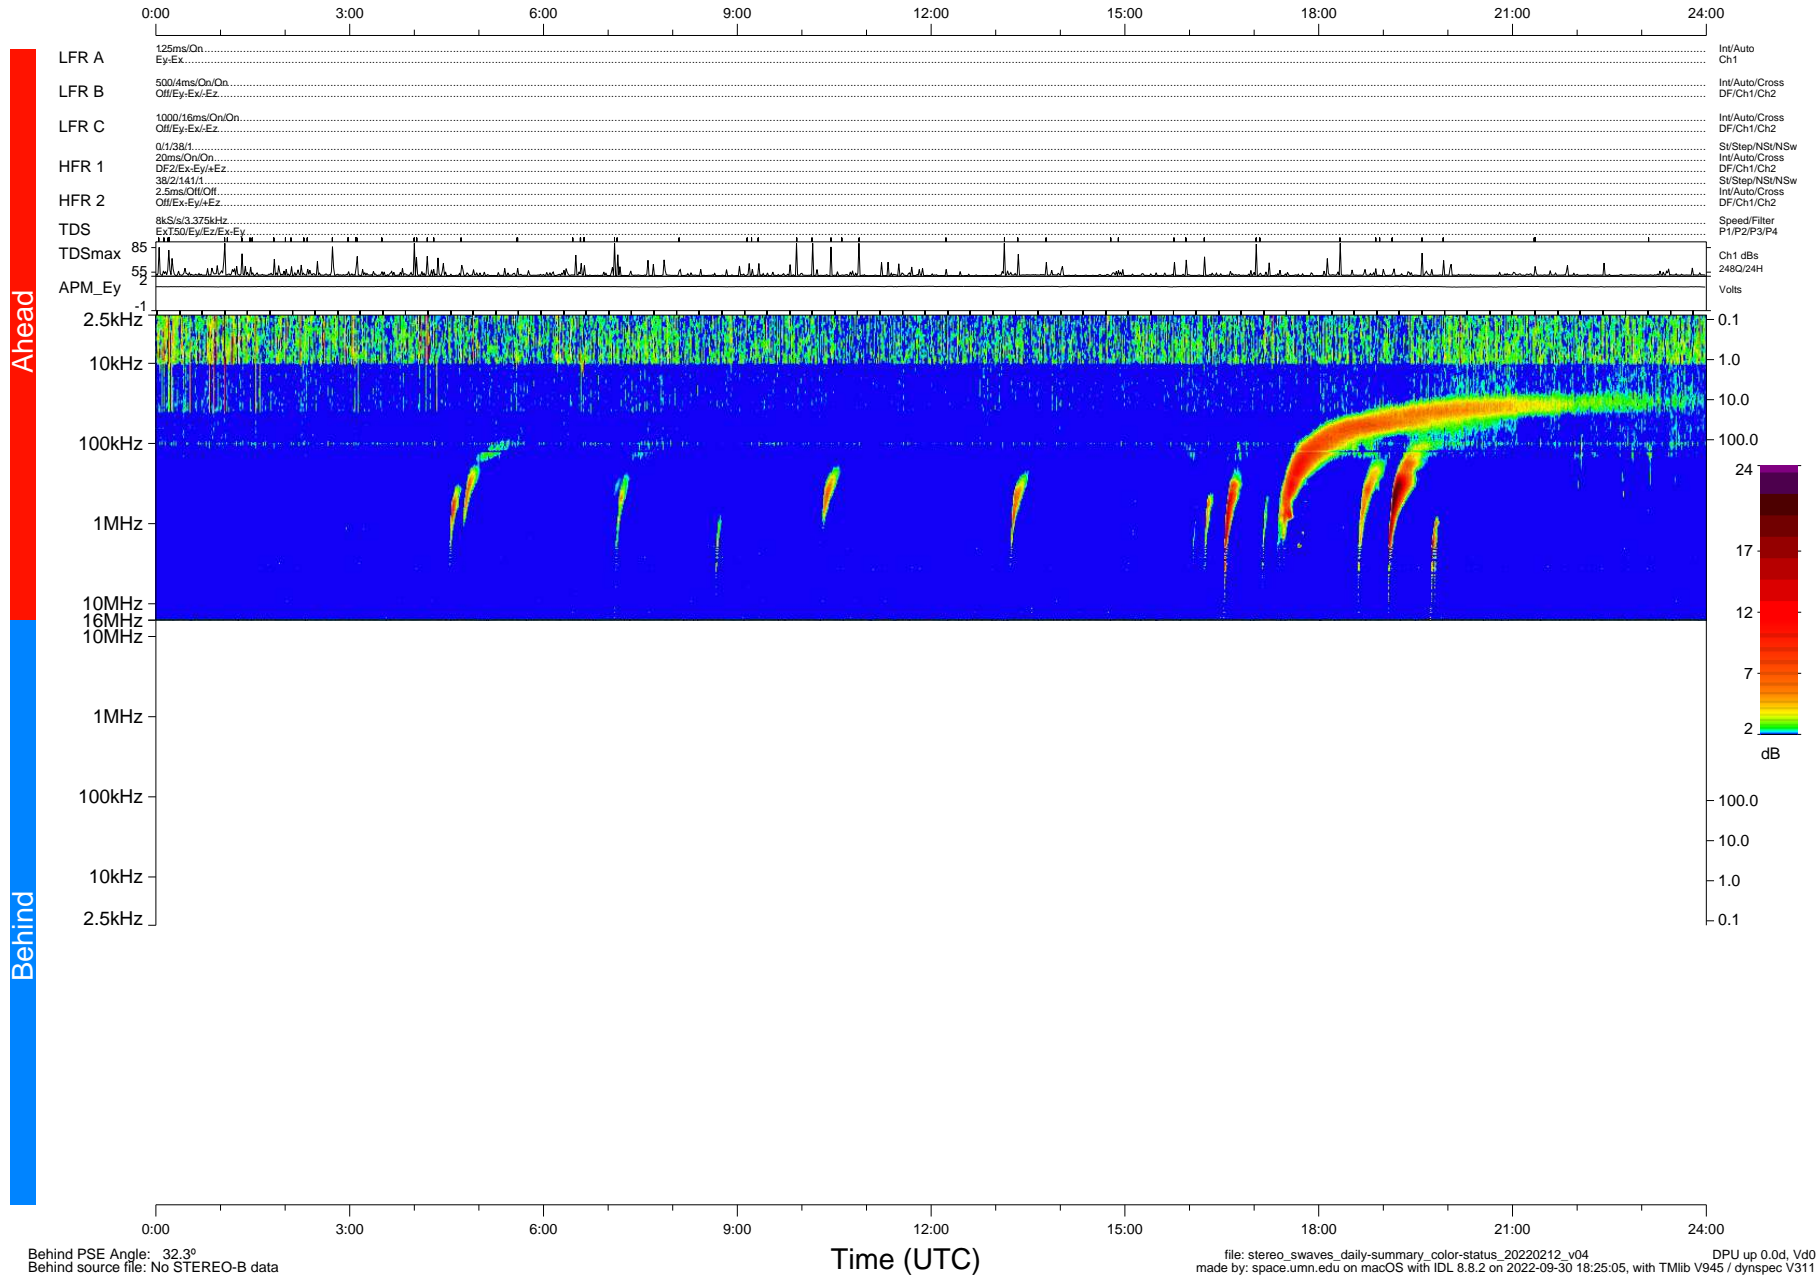

STEREO/WAVES Daily Summary - 12-Feb-2022 (DOY 043)

Ahead source file: swaves_ahead_2022_043_1_05.fin (Recovery: 100.0% HK, 89% Pkts)
 Ahead PSE Angle: -34.6°

DPU up 2411.9d, V412d40

Behind PSE Angle: 32.3°
 Behind source file: No STEREO-B data

file: stereo_swaves_daily-summary_color-status_20220212_v04 DPU up 0.0d, Vd0
 made by: space.umn.edu on macOS with IDL 8.8.2 on 2022-09-30 18:25:05, with TLib V945 / dynspec V311