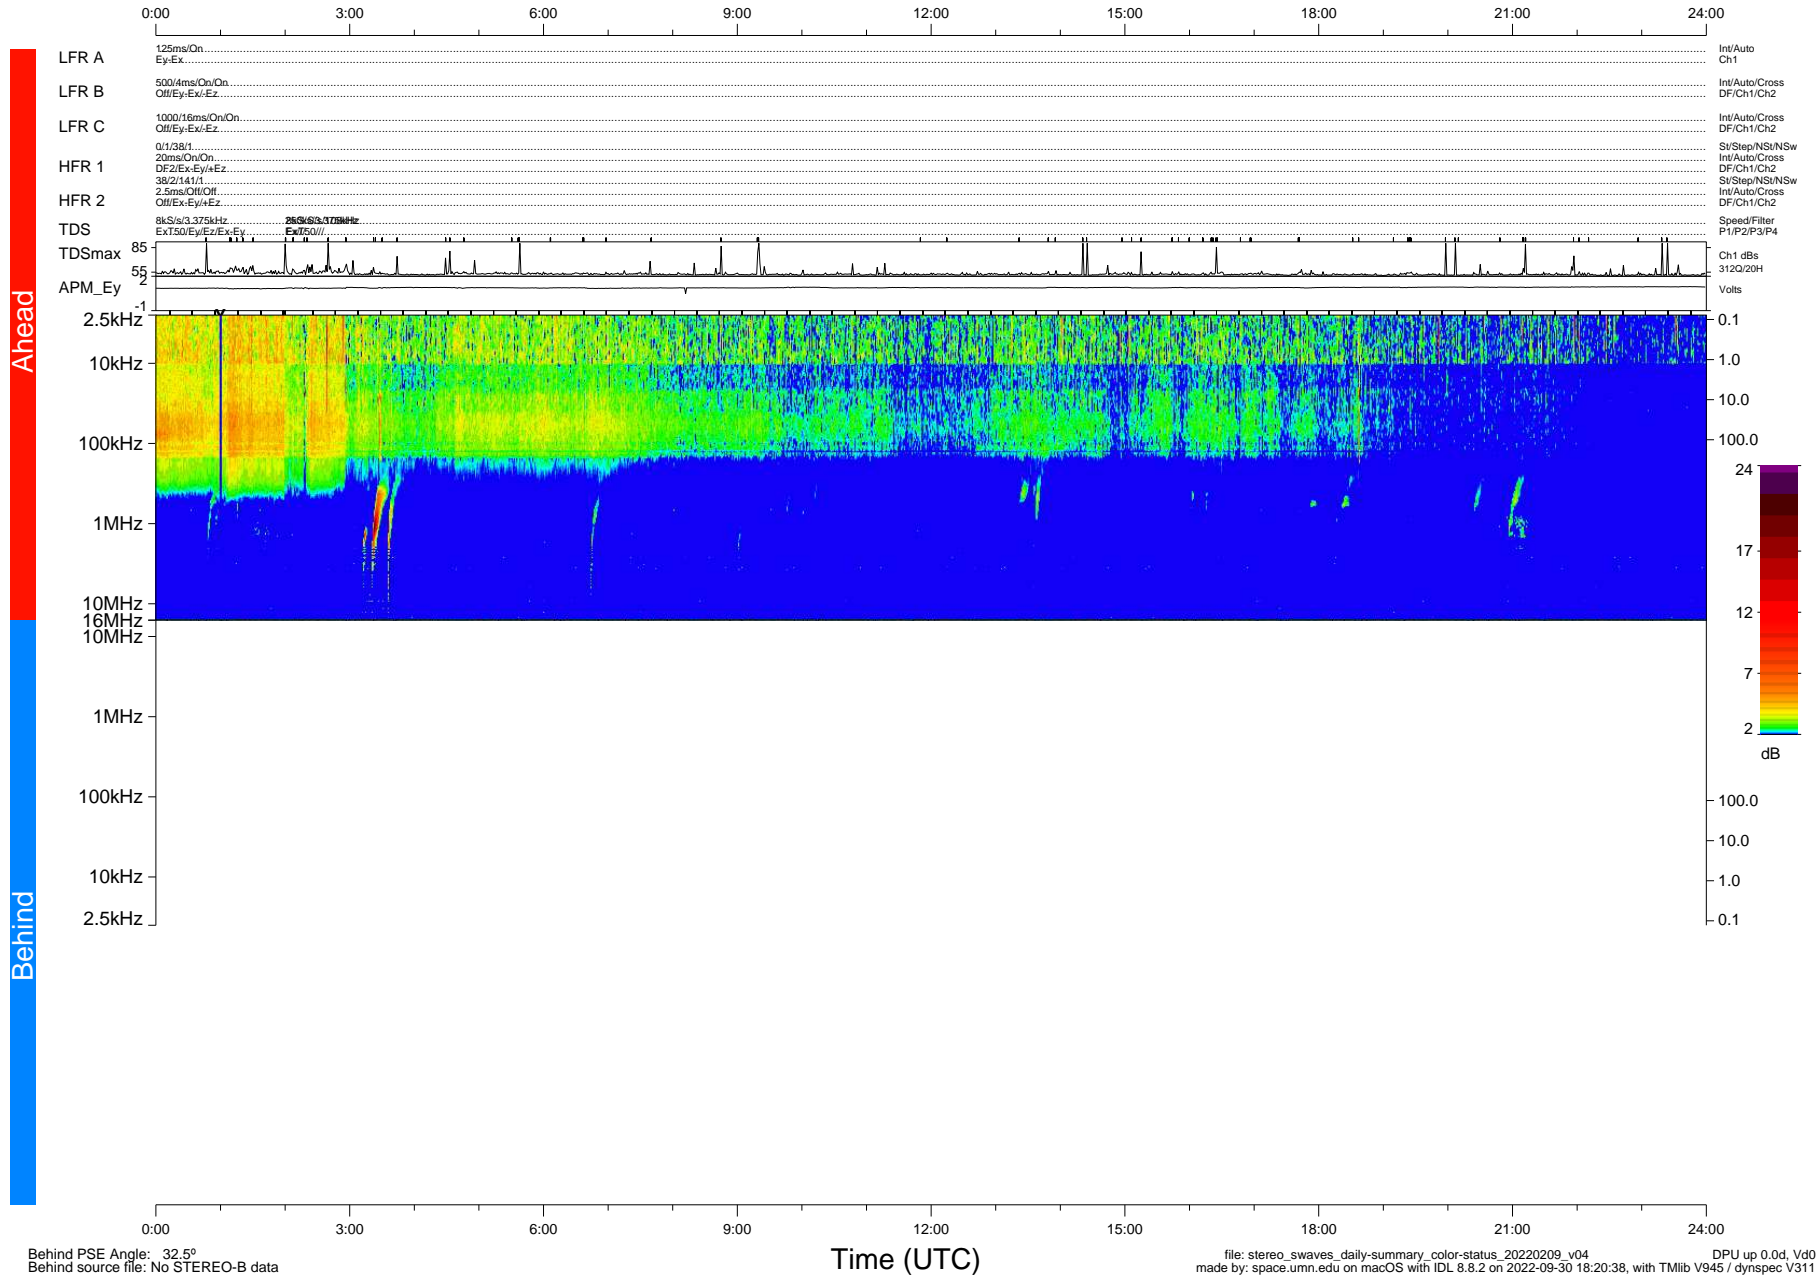

STEREO/WAVES Daily Summary - 09-Feb-2022 (DOY 040)

Ahead source file: swaves_ahead_2022_040_1_05.fin (Recovery: 100.0% HK, 97% Pkts)
Ahead PSE Angle: -34.6°

DPU up 2408.9d, V412d40

Behind PSE Angle: 32.5°
Behind source file: No STEREO-B data