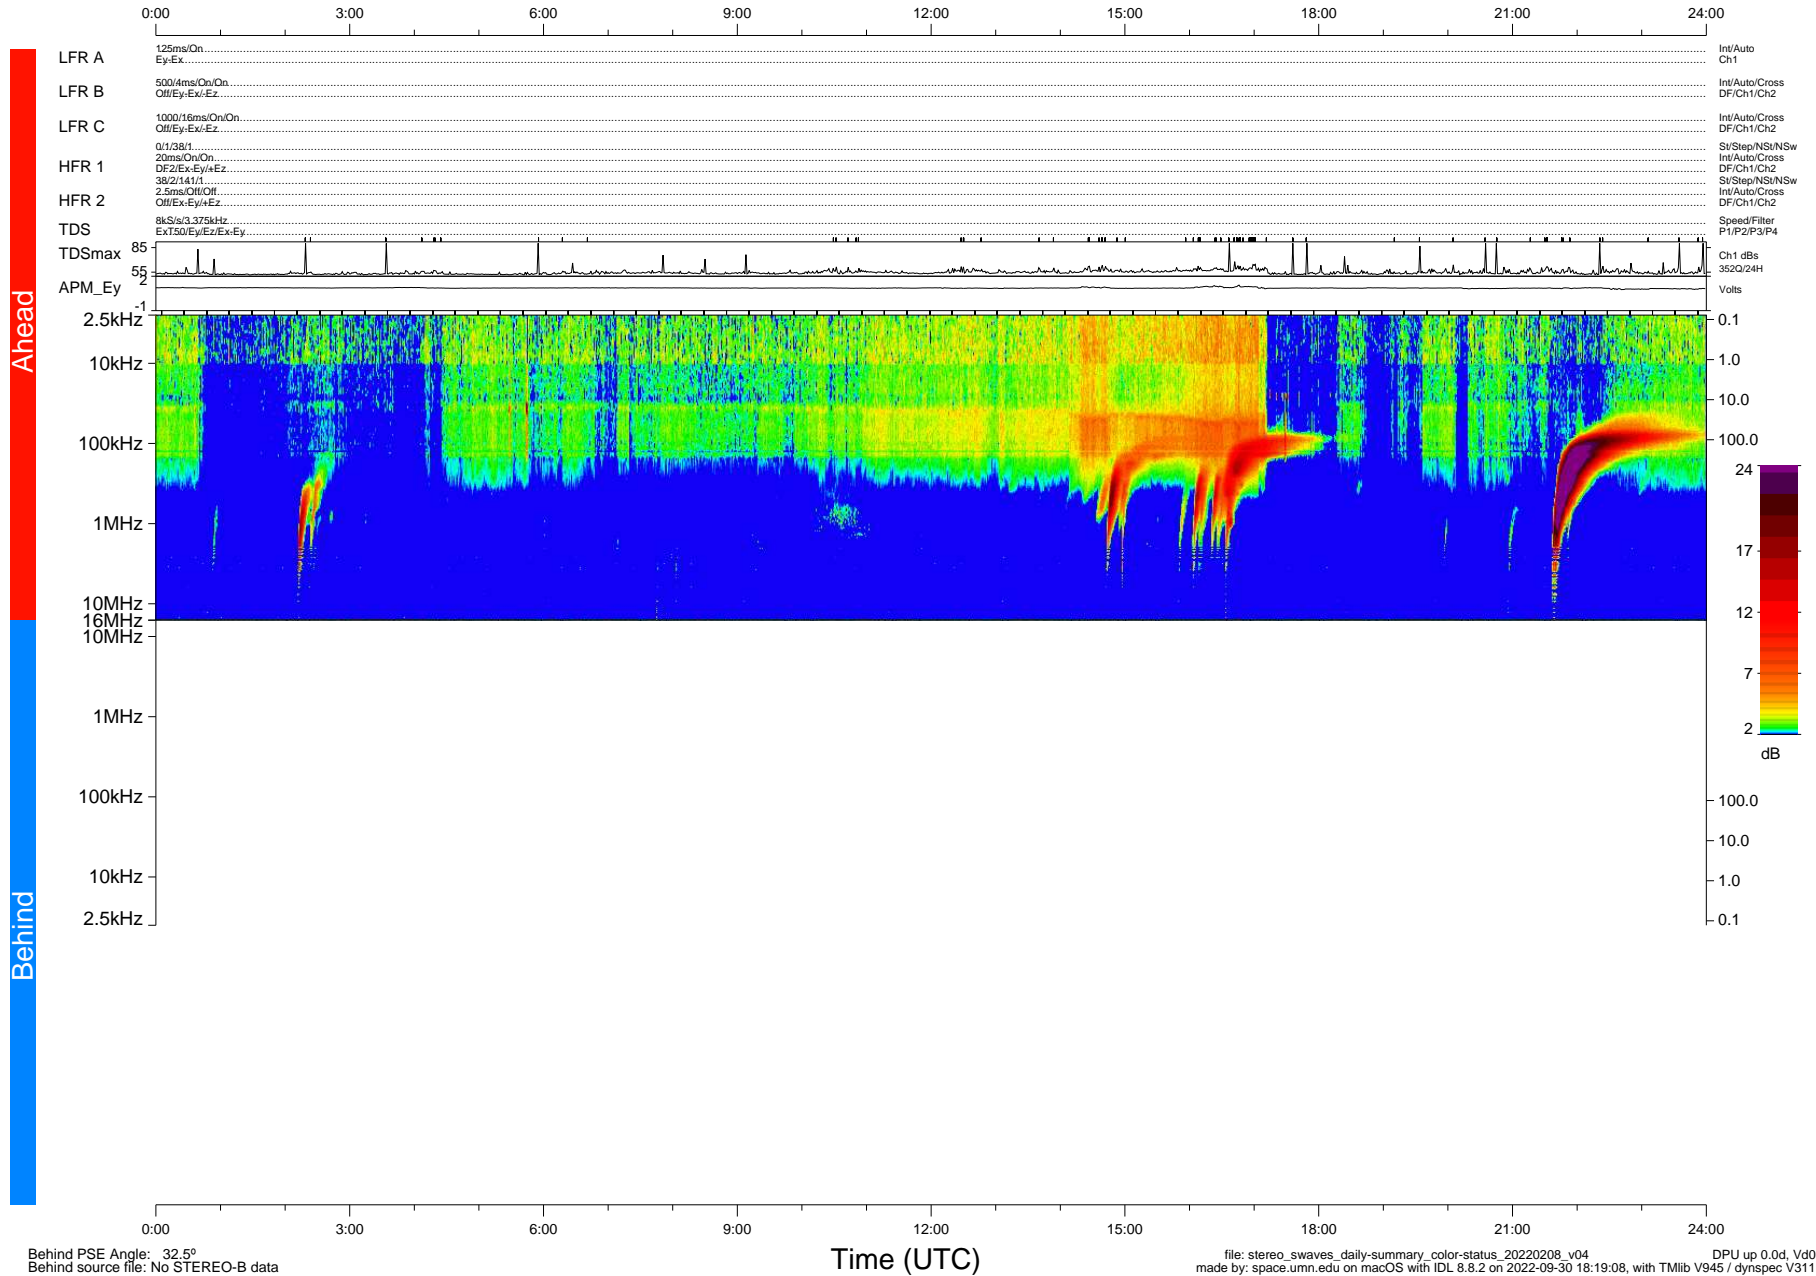

STEREO/WAVES Daily Summary - 08-Feb-2022 (DOY 039)

Ahead source file: swaves_ahead_2022_039_1_05.fin (Recovery: 100.0% HK, 104% Pkts)
 Ahead PSE Angle: -34.7°

DPU up 2407.9d, V412d40

Behind PSE Angle: 32.5°
 Behind source file: No STEREO-B data

file: stereo_swaves_daily-summary_color-status_20220208_v04
 made by: space.umn.edu on macOS with IDL 8.8.2 on 2022-09-30 18:19:08, with Tlib V945 / dynspec V311
 DPU up 0.0d, Vd0