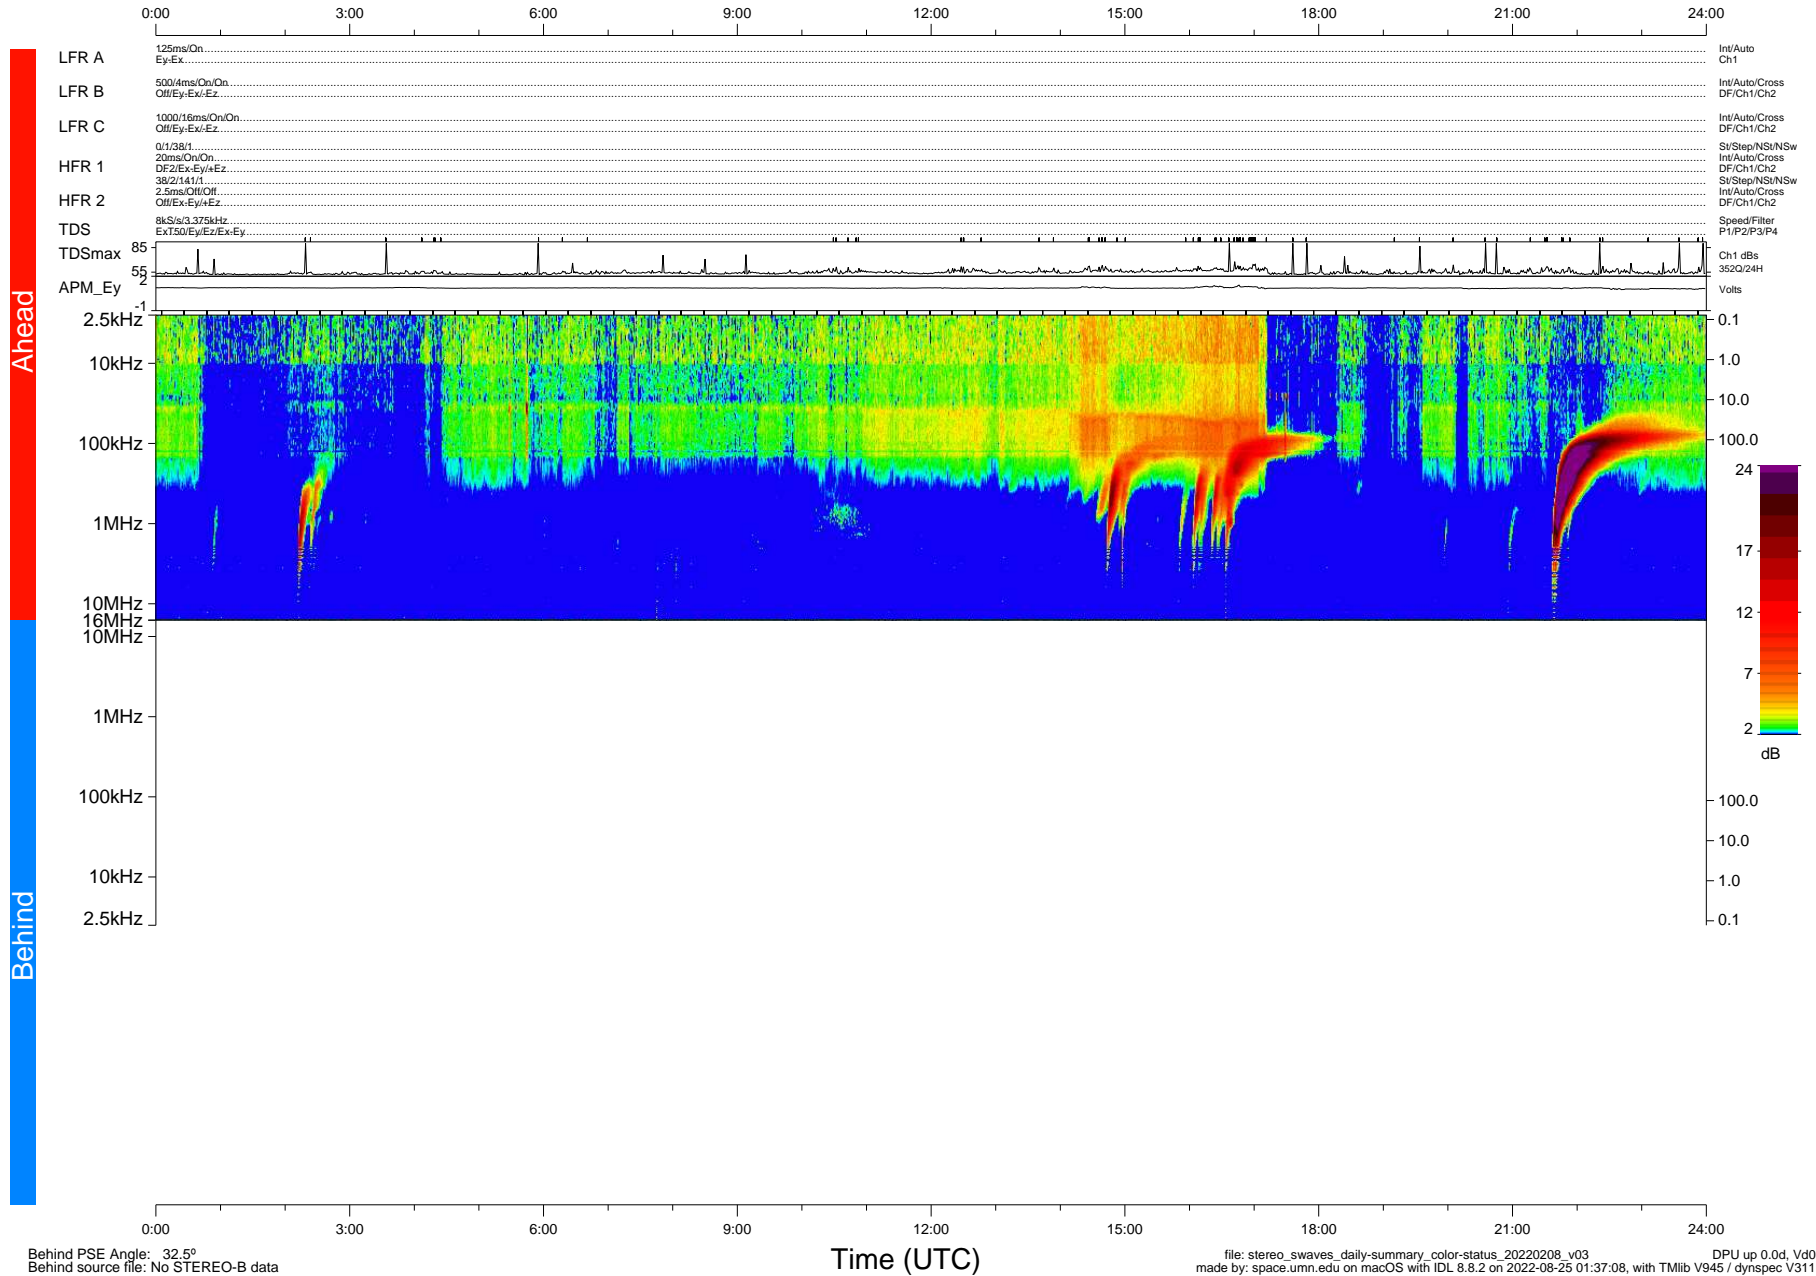

STEREO/WAVES Daily Summary - 08-Feb-2022 (DOY 039)

Ahead source file: swaves_ahead_2022_039_1_05.fin (Recovery: 100.0% HK, 104% Pkts)
 Ahead PSE Angle: -34.7°

DPU up 2407.9d, V412d40

Behind PSE Angle: 32.5°
 Behind source file: No STEREO-B data

file: stereo_swaves_daily-summary_color-status_20220208_v03
 made by: space.umn.edu on macOS with IDL 8.8.2 on 2022-08-25 01:37:08, with Tlib V945 / dynspec V311
 DPU up 0.0d, Vd0