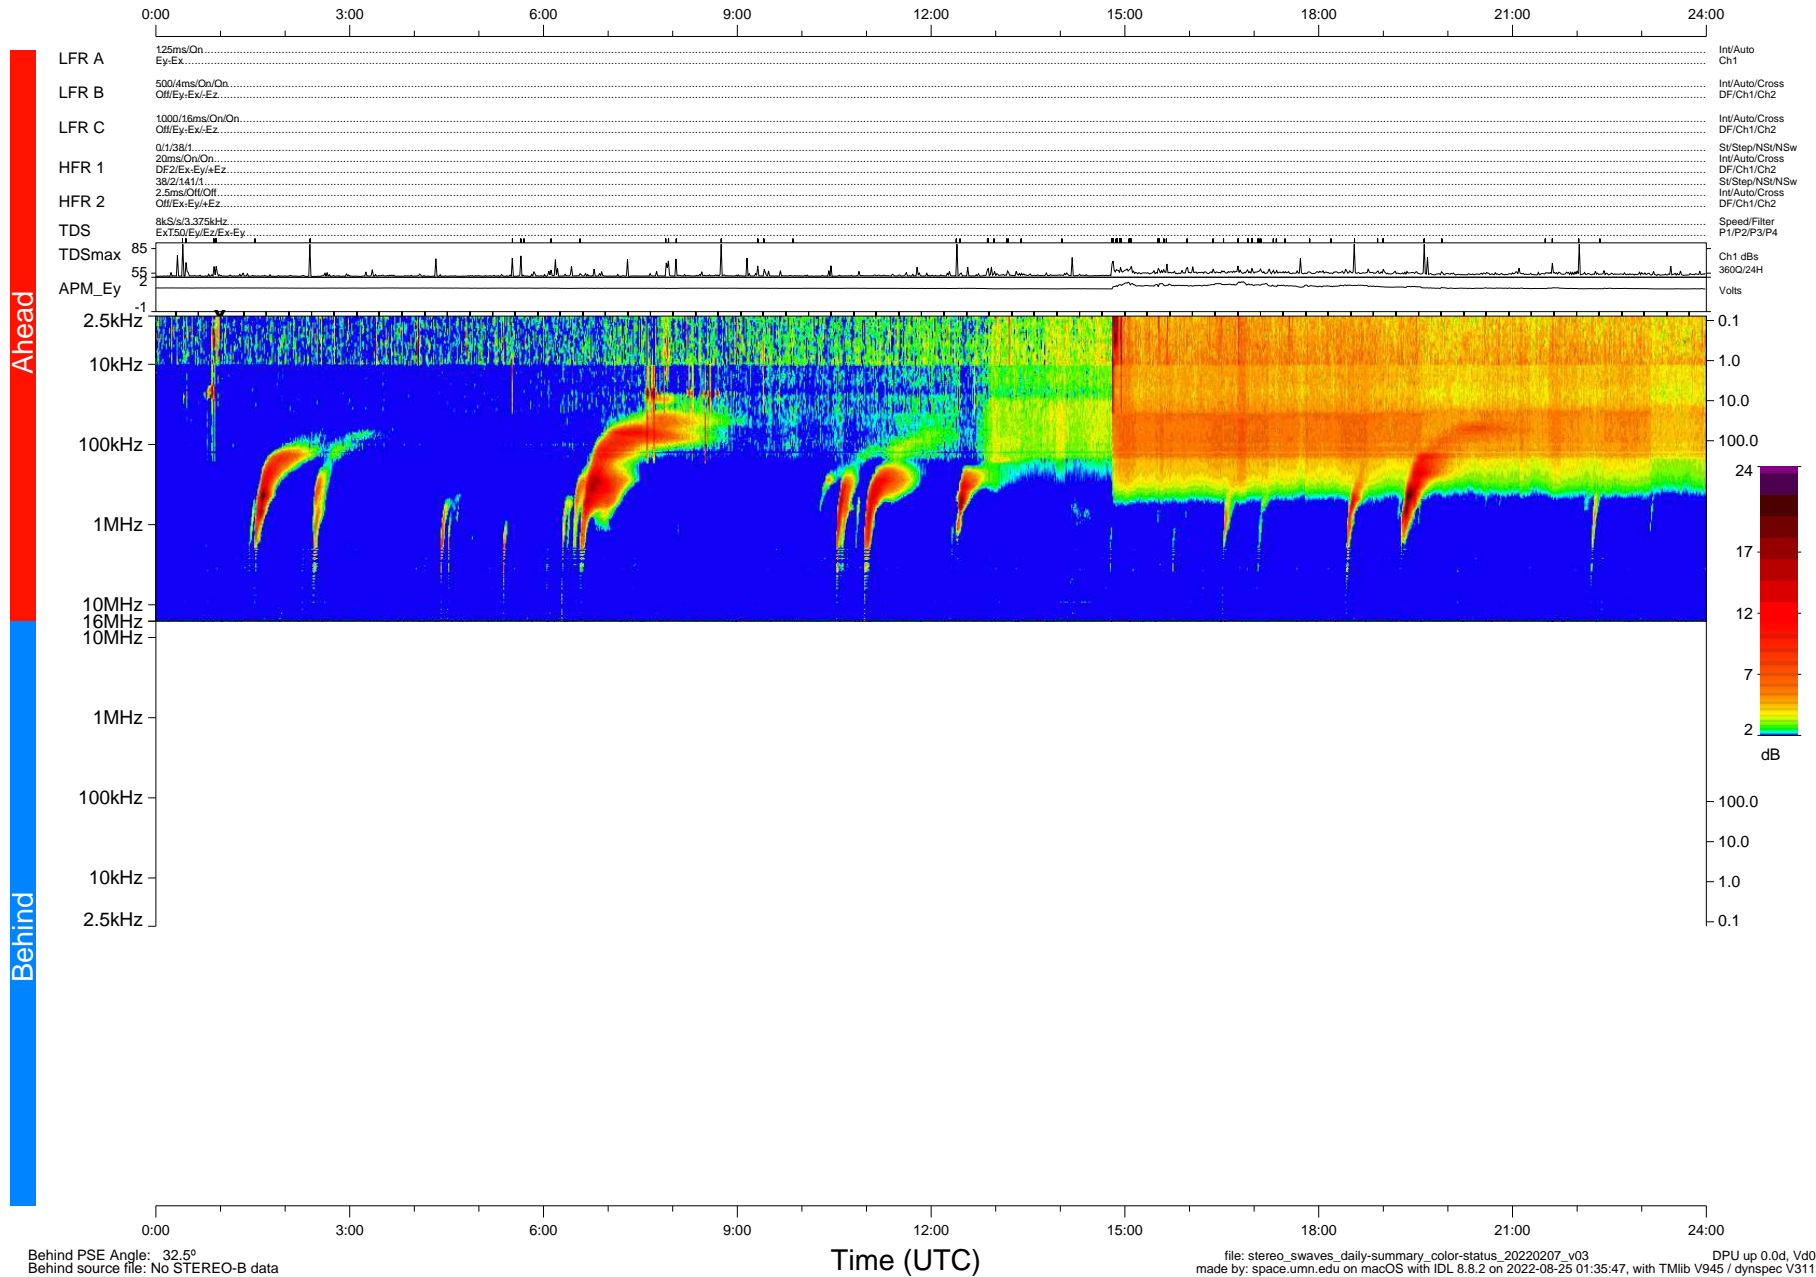

STEREO/WAVES Daily Summary - 07-Feb-22 (DOY 038)

Ahead source file: swaves_ahead_2022_038_1_05.fin (Recovery: 100.0% HK, 105% Pkts)
 Ahead PSE Angle: -34.7°

DPU up 2406.9d, V412d40

Behind PSE Angle: 32.5°
 Behind source file: No STEREO-B data

file: stereo_swaves_daily-summary_color-status_20220207_v03 DPU up 0.0d, Vd0
 made by: space.umn.edu on macOS with IDL 8.8.2 on 2022-08-25 01:35:47, with Tlib V945 / dynspec V311