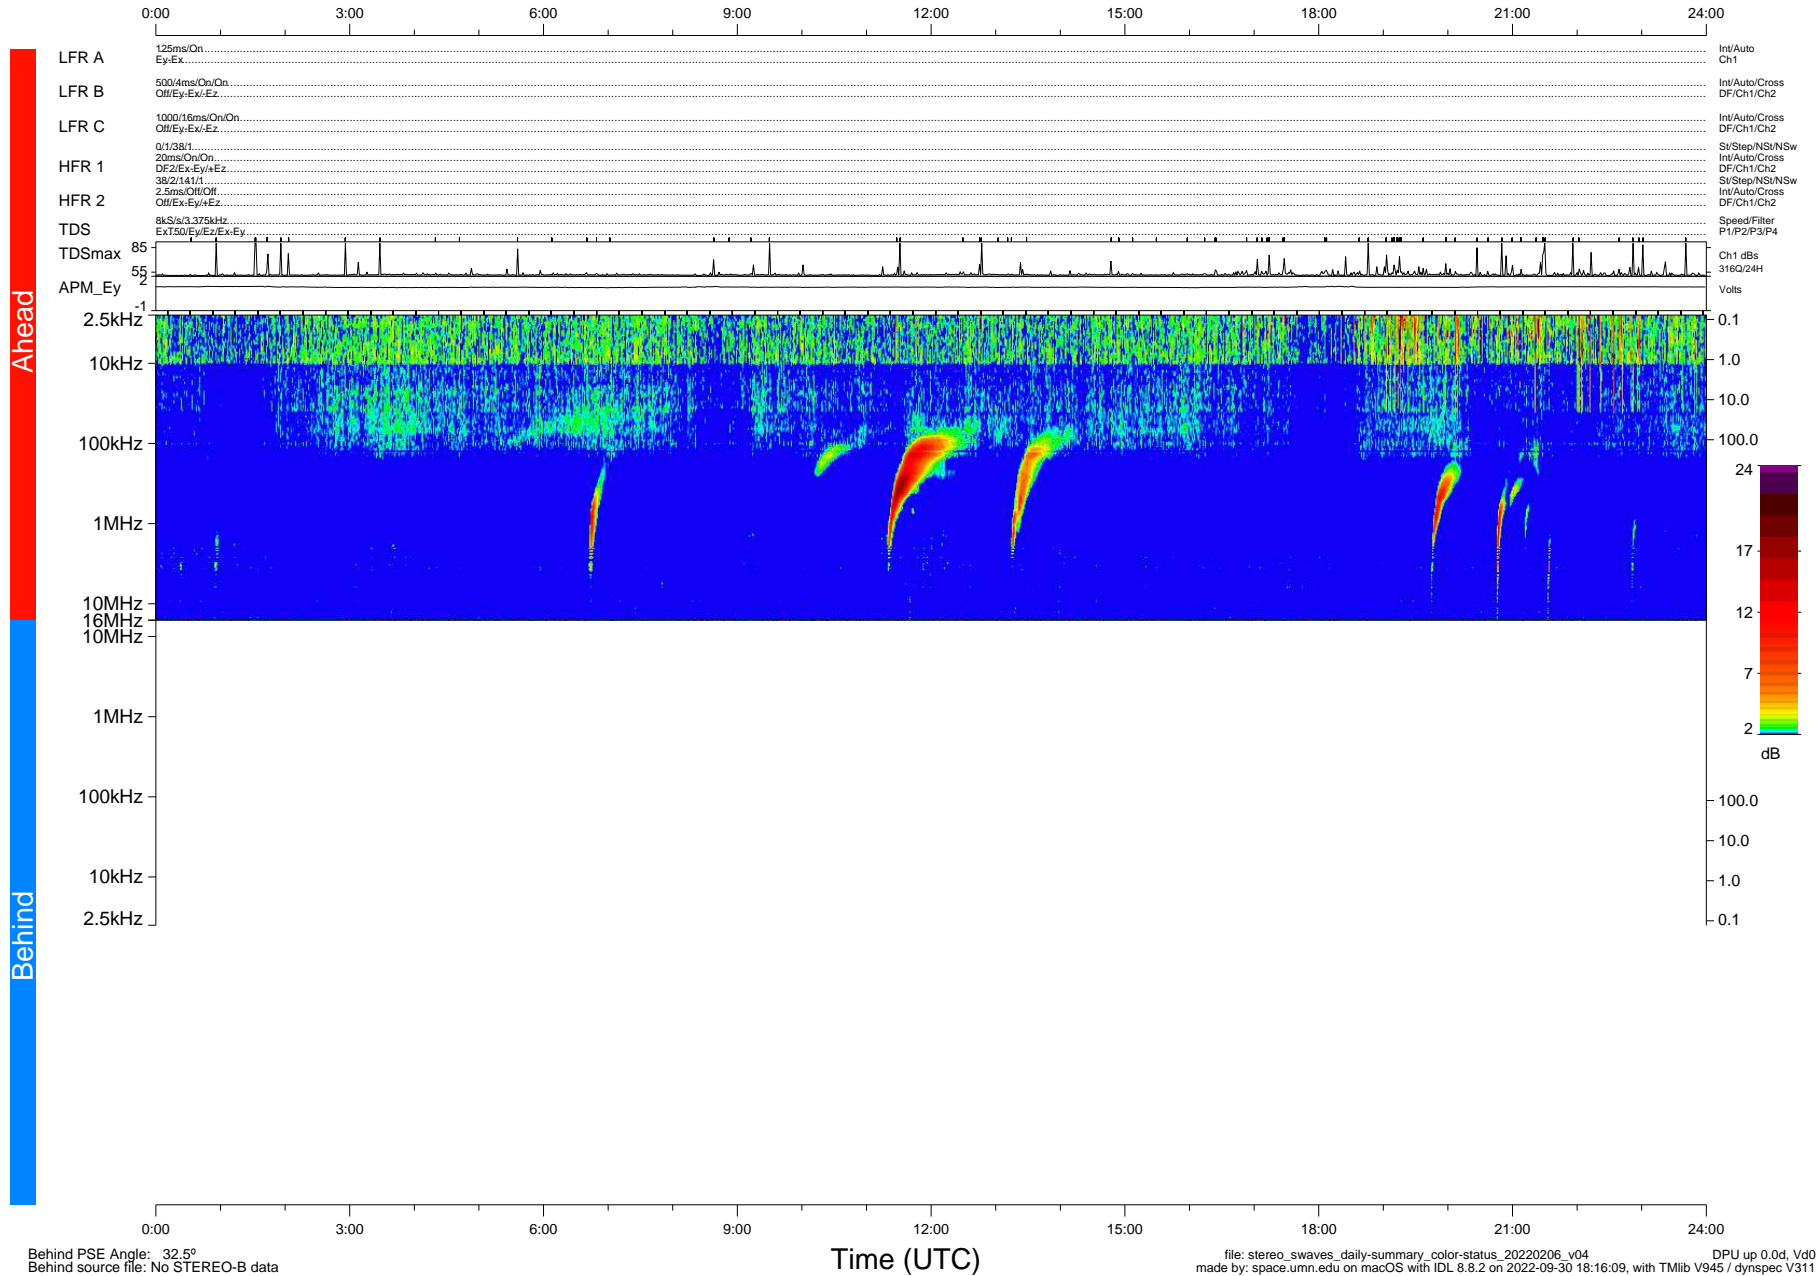

STEREO/WAVES Daily Summary - 06-Feb-22 (DOY 037)

Ahead source file: swaves_ahead_2022_037_1_05.fin (Recovery: 100.0% HK, 99% Pkts)
Ahead PSE Angle: -34.7°

DPU up 2405.9d, V412d40

Behind PSE Angle: 32.5°
Behind source file: No STEREO-B data