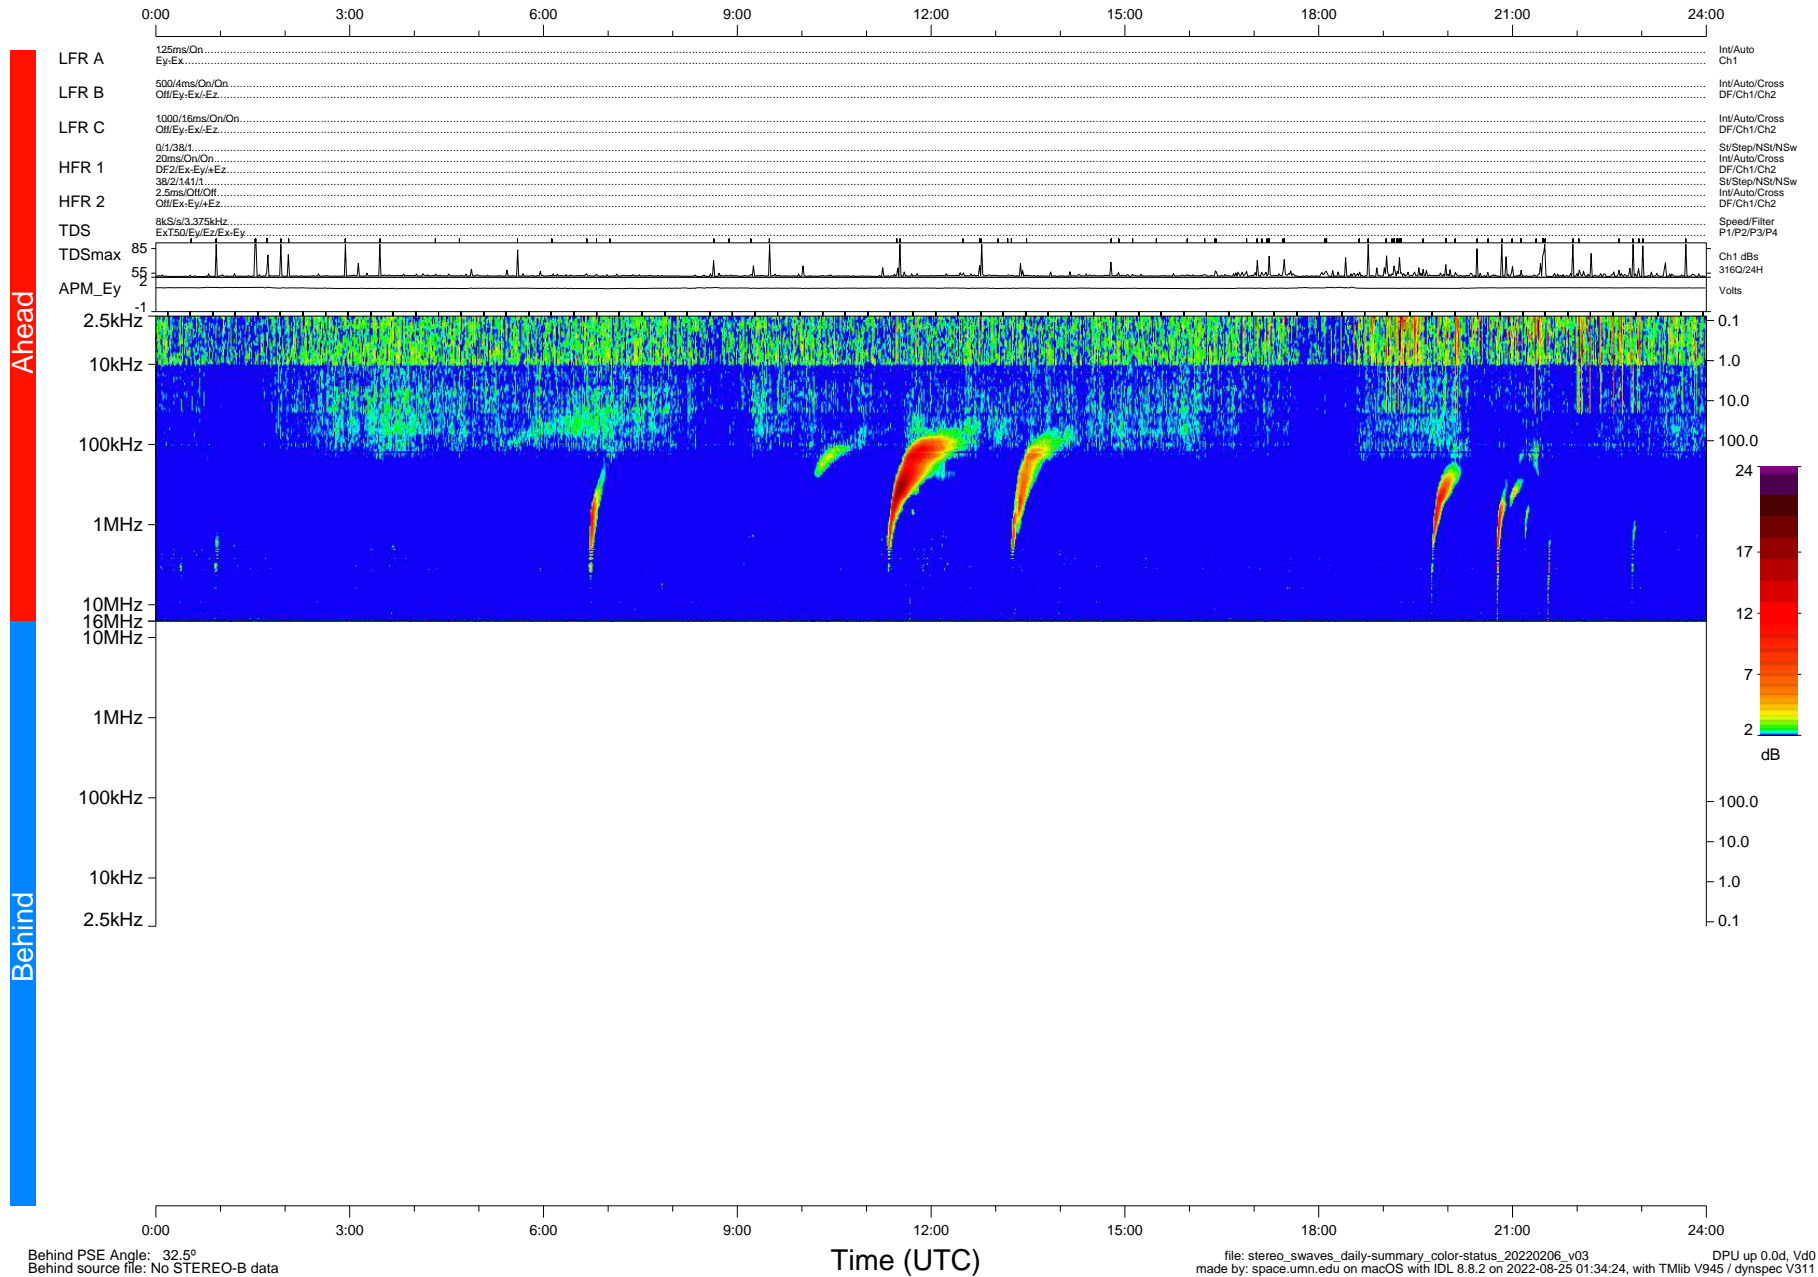

STEREO/WAVES Daily Summary - 06-Feb-2022 (DOY 037)

Ahead source file: swaves_ahead_2022_037_1_05.fin (Recovery: 100.0% HK, 99% Pkts)
 Ahead PSE Angle: -34.7°

DPU up 2405.9d, V412d40

Behind PSE Angle: 32.5°
 Behind source file: No STEREO-B data

file: stereo_swaves_daily-summary_color-status_20220206_v03
 made by: space.umn.edu on macOS with IDL 8.8.2 on 2022-08-25 01:34:24, with Tlib V945 / dynspec V311
 DPU up 0.0d, Vd0