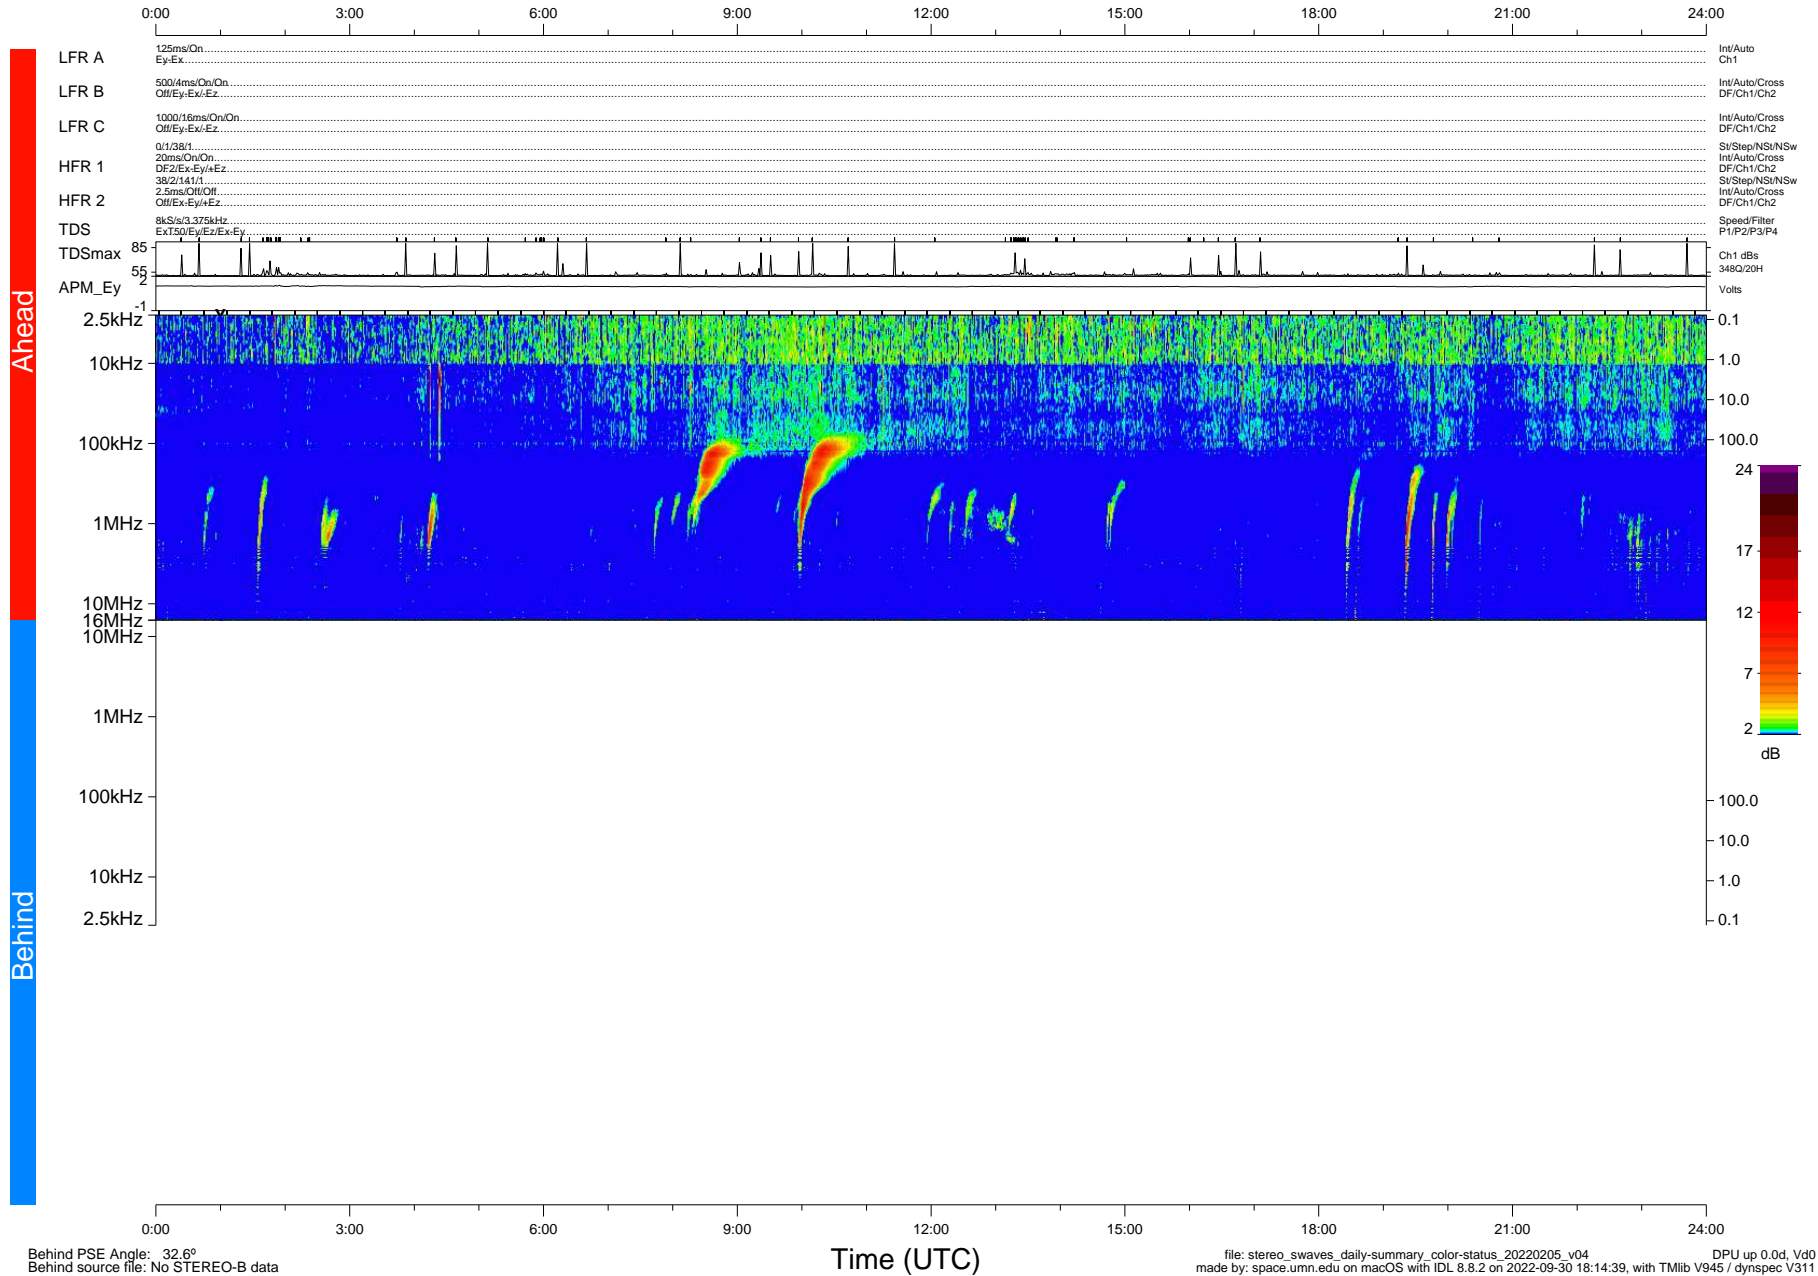

STEREO/WAVES Daily Summary - 05-Feb-22 (DOY 036)

Ahead source file: swaves_ahead_2022_036_1_05.fin (Recovery: 100.0% HK, 103% Pkts)
 Ahead PSE Angle: -34.8°

DPU up 2404.9d, V412d40

Behind PSE Angle: 32.6°
 Behind source file: No STEREO-B data

Time (UTC)

file: stereo_swaves_daily-summary_color-status_20220205_v04 DPU up 0.0d, Vd0
 made by: space.umn.edu on macOS with IDL 8.8.2 on 2022-09-30 18:14:39, with Tlib V945 / dynspec V311