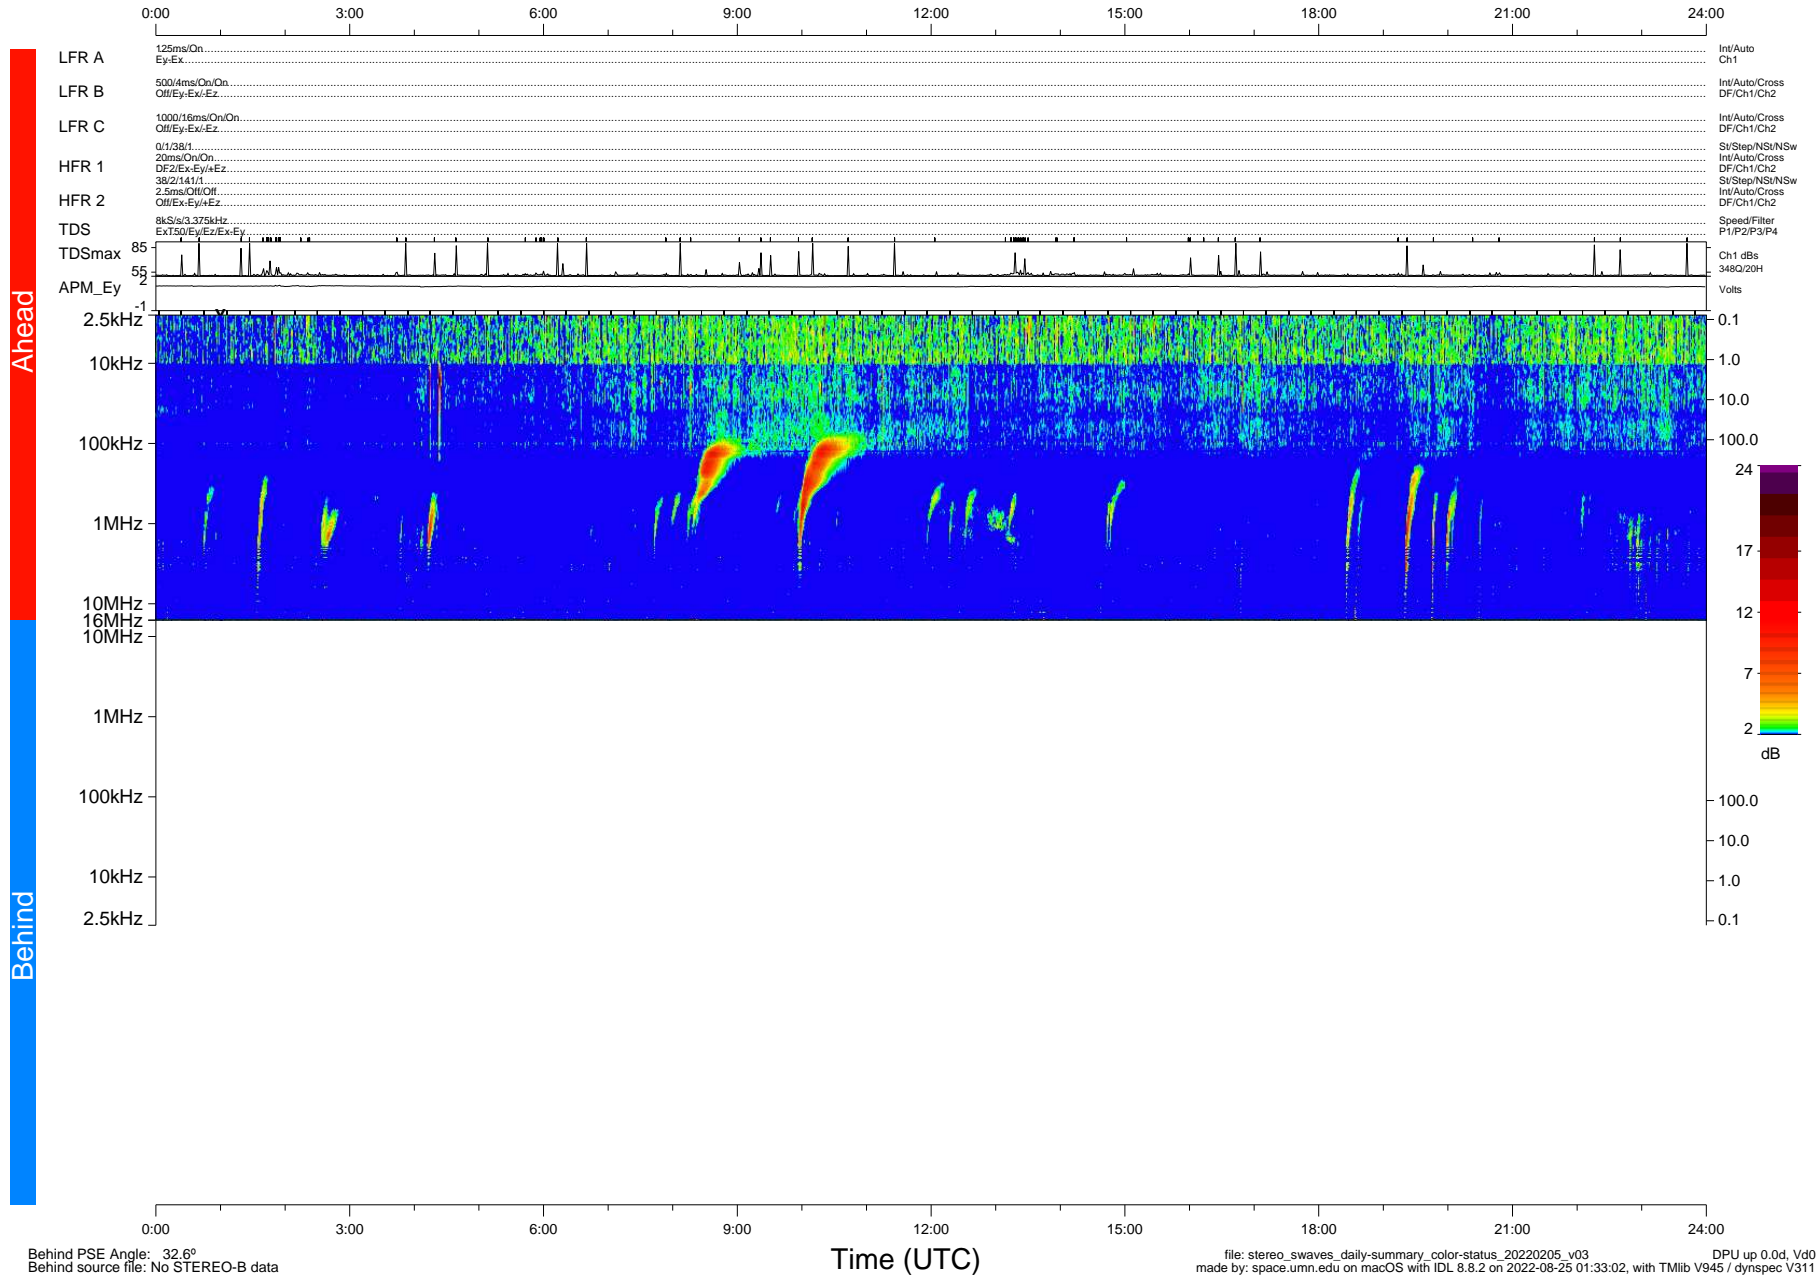

STEREO/WAVES Daily Summary - 05-Feb-22 (DOY 036)

Ahead source file: swaves_ahead_2022_036_1_05.fin (Recovery: 100.0% HK, 103% Pkts)
 Ahead PSE Angle: -34.8°

DPU up 2404.9d, V412d40

Behind PSE Angle: 32.6°
 Behind source file: No STEREO-B data

Time (UTC)

file: stereo_swaves_daily-summary_color-status_20220205_v03 DPU up 0.0d, Vd0
 made by: space.umn.edu on macOS with IDL 8.8.2 on 2022-08-25 01:33:02, with Tlib V945 / dynspec V311