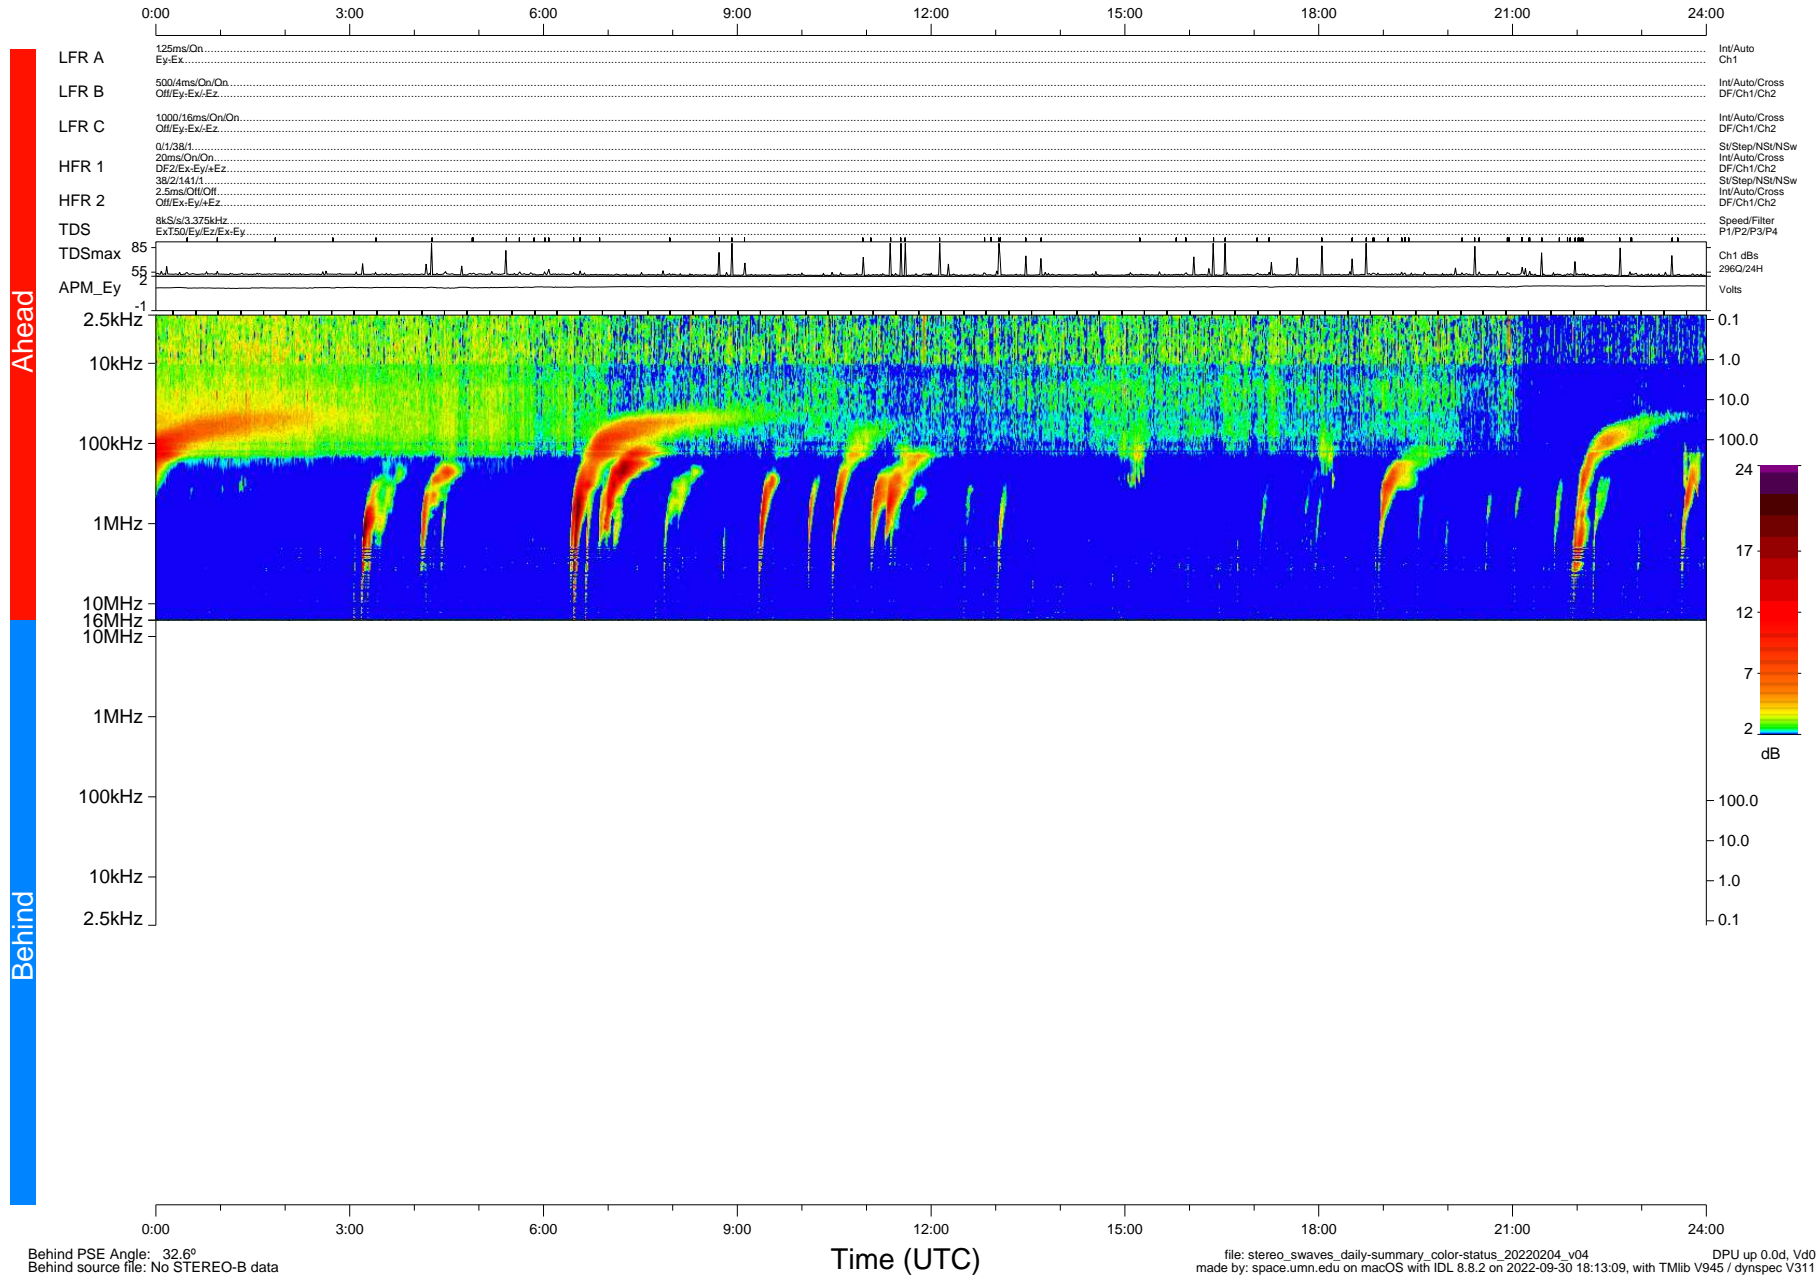

STEREO/WAVES Daily Summary - 04-Feb-22 (DOY 035)

Ahead source file: swaves_ahead_2022_035_1_05.fin (Recovery: 100.0% HK, 96% PKts)
 Ahead PSE Angle: -34.8°

DPU up 2403.9d, V412d40

Behind PSE Angle: 32.6°
 Behind source file: No STEREO-B data

file: stereo_swaves_daily-summary_color-status_20220204_v04 DPU up 0.0d, Vd0
 made by: space.umn.edu on macOS with IDL 8.8.2 on 2022-09-30 18:13:09, with Tlib V945 / dynspec V311