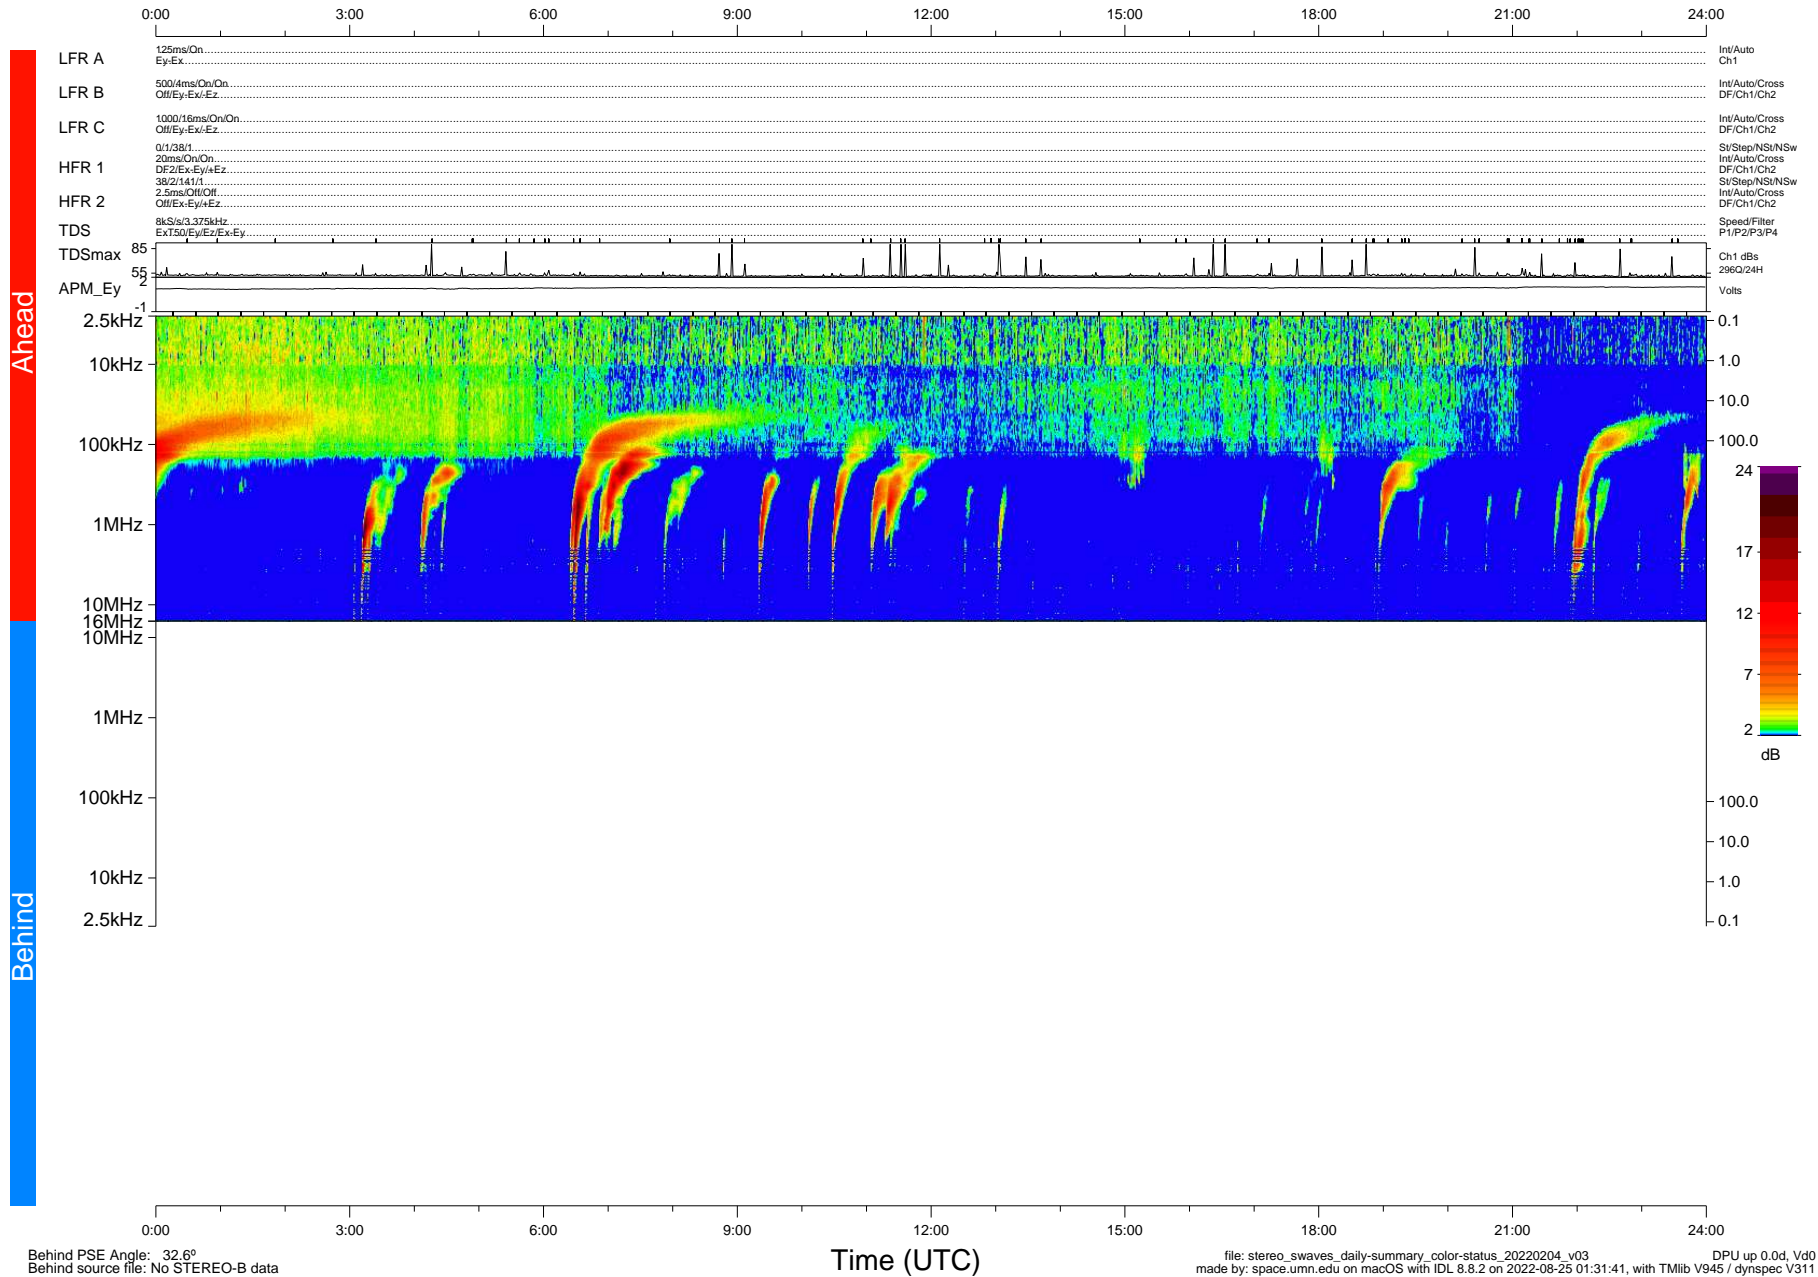

STEREO/WAVES Daily Summary - 04-Feb-22 (DOY 035)

Ahead source file: swaves_ahead_2022_035_1_05.fin (Recovery: 100.0% HK, 96% PKts)
 Ahead PSE Angle: -34.8°

DPU up 2403.9d, V412d40

Behind PSE Angle: 32.6°
 Behind source file: No STEREO-B data

file: stereo_swaves_daily-summary_color-status_20220204_v03
 made by: space.umn.edu on macOS with IDL 8.8.2 on 2022-08-25 01:31:41, with Tlib V945 / dynspec V311
 DPU up 0.0d, Vd0