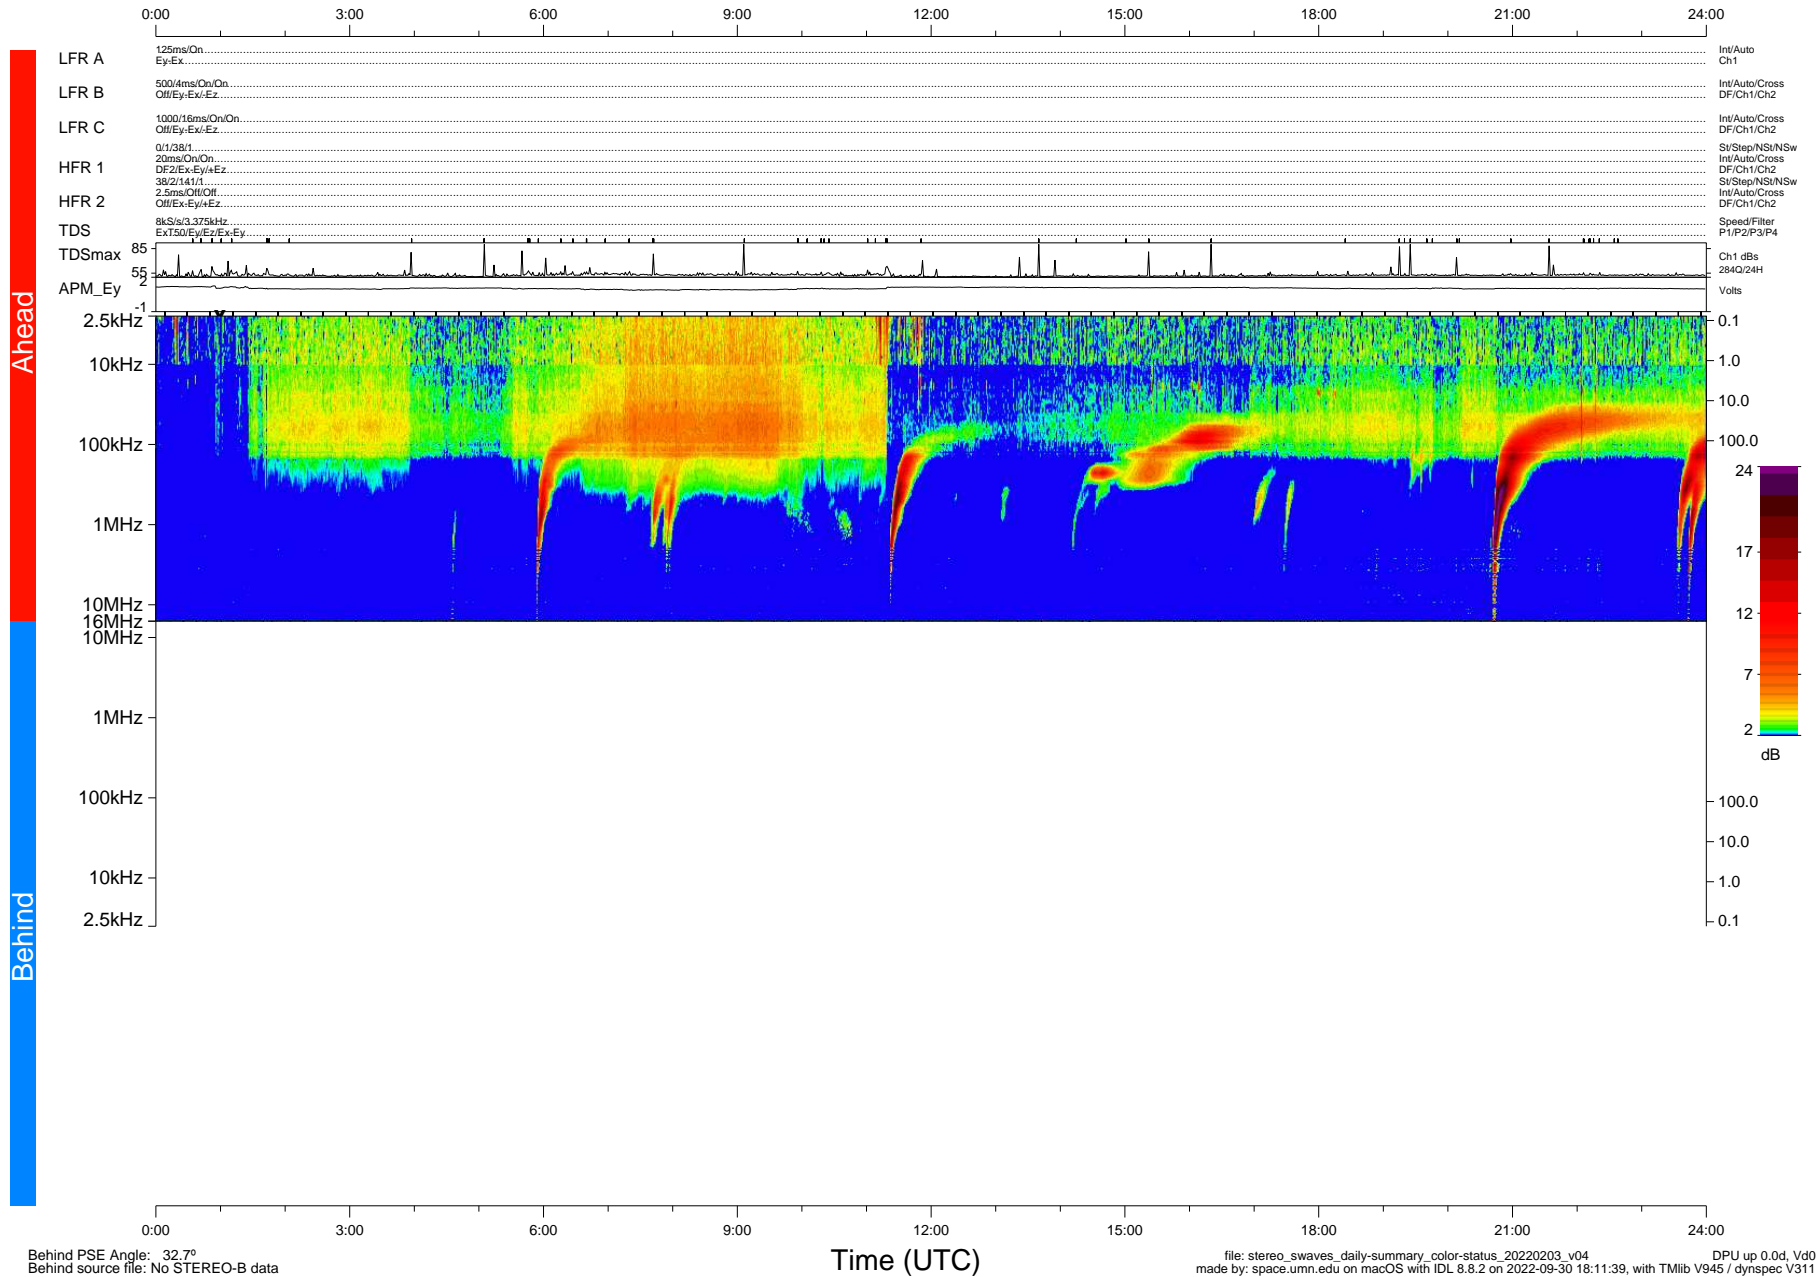

STEREO/WAVES Daily Summary - 03-Feb-2022 (DOY 034)

Ahead source file: swaves_ahead_2022_034_1_05.fin (Recovery: 100.0% HK, 94% Pkts)
 Ahead PSE Angle: -34.7°

DPU up 2402.9d, V412d40

Behind PSE Angle: 32.7°
 Behind source file: No STEREO-B data

file: stereo_swaves_daily-summary_color-status_20220203_v04 DPU up 0.0d, Vd0
 made by: space.umn.edu on macOS with IDL 8.8.2 on 2022-09-30 18:11:39, with Tlib V945 / dynspec V311