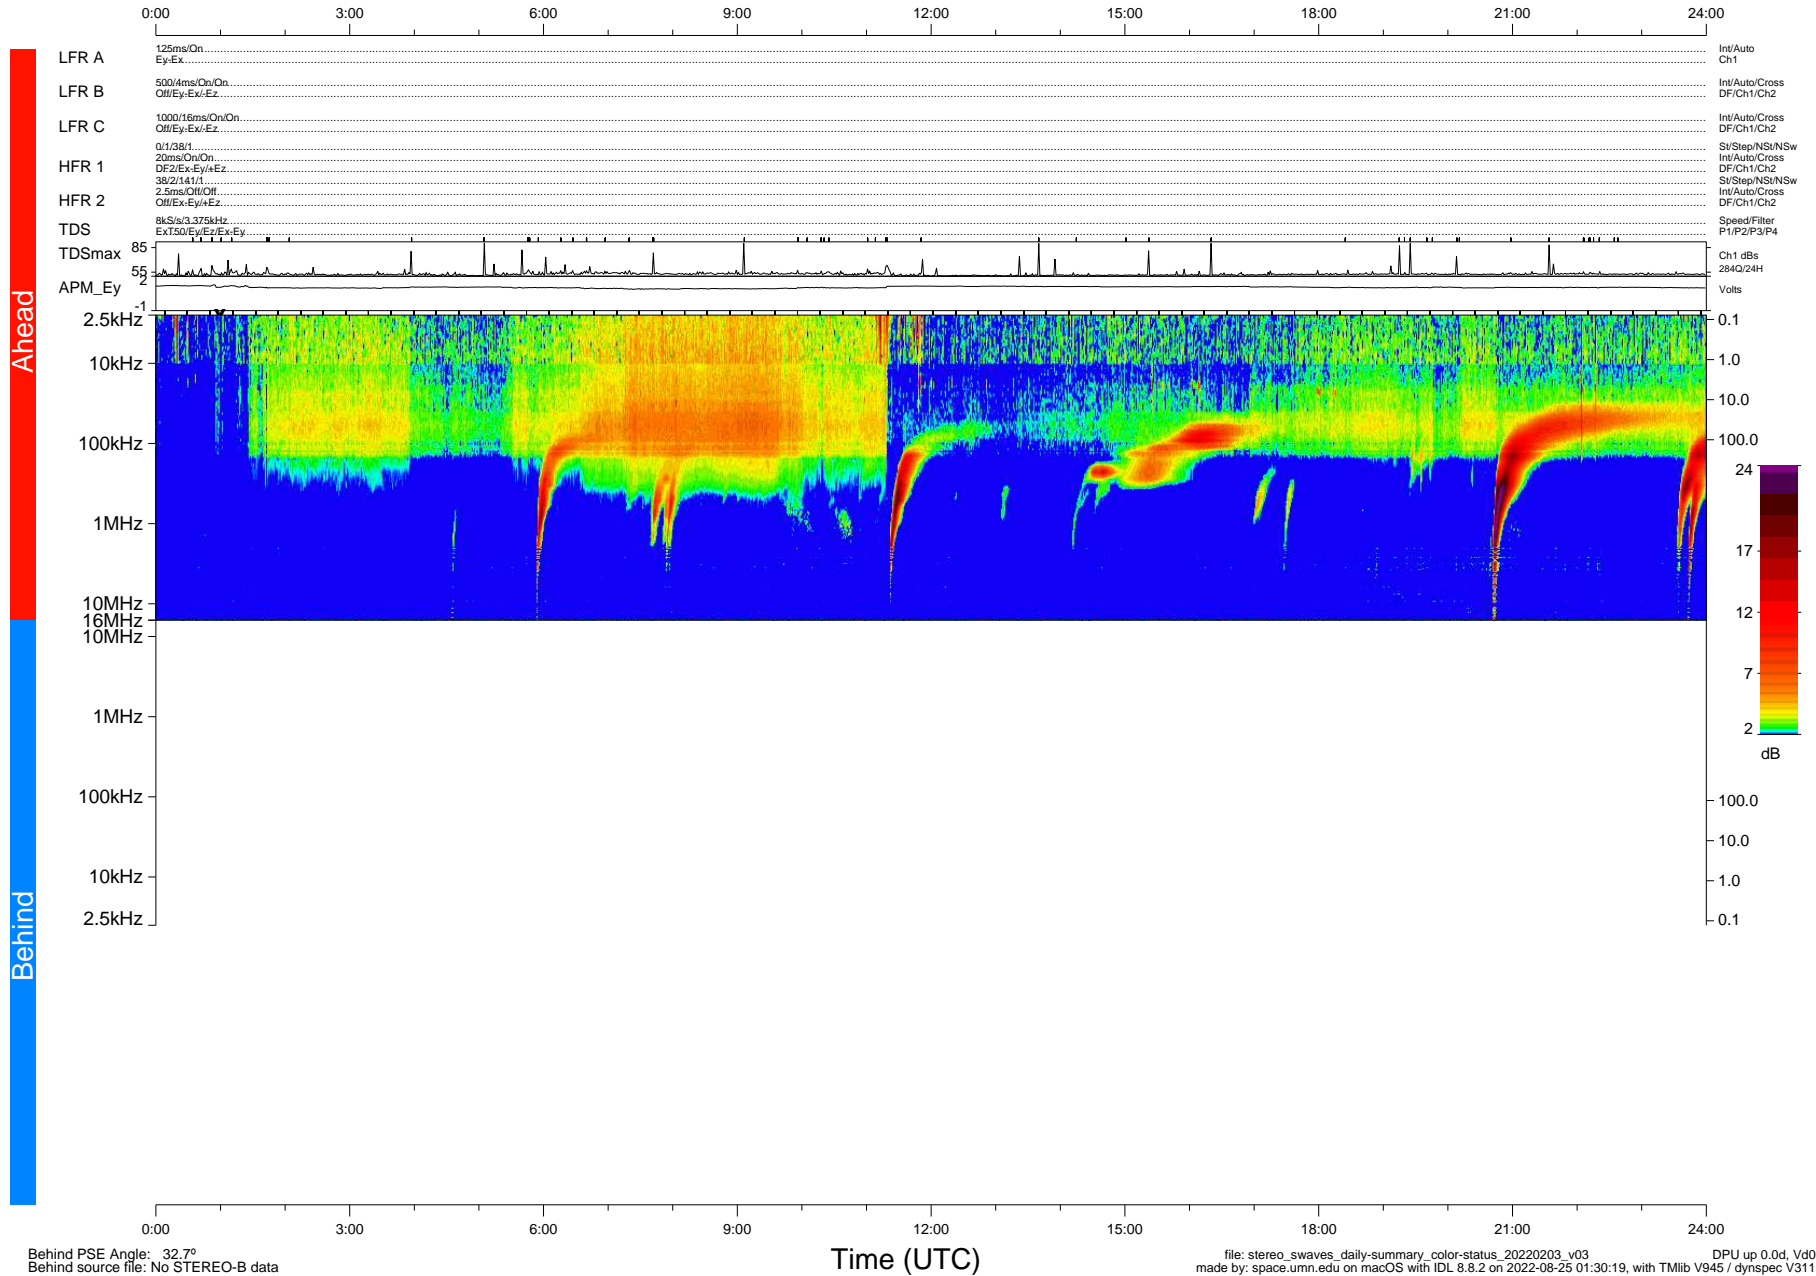

# STEREO/WAVES Daily Summary - 03-Feb-22 (DOY 034)

Ahead source file: swaves\_ahead\_2022\_034\_1\_05.fin (Recovery: 100.0% HK, 94% Pkts)  
 Ahead PSE Angle: -34.7°

DPU up 2402.9d, V412d40

Behind PSE Angle: 32.7°  
 Behind source file: No STEREO-B data

file: stereo\_swaves\_daily-summary\_color-status\_20220203\_v03  
 made by: space.umn.edu on macOS with IDL 8.8.2 on 2022-08-25 01:30:19, with Tlib V945 / dynspec V311  
 DPU up 0.0d, Vd0