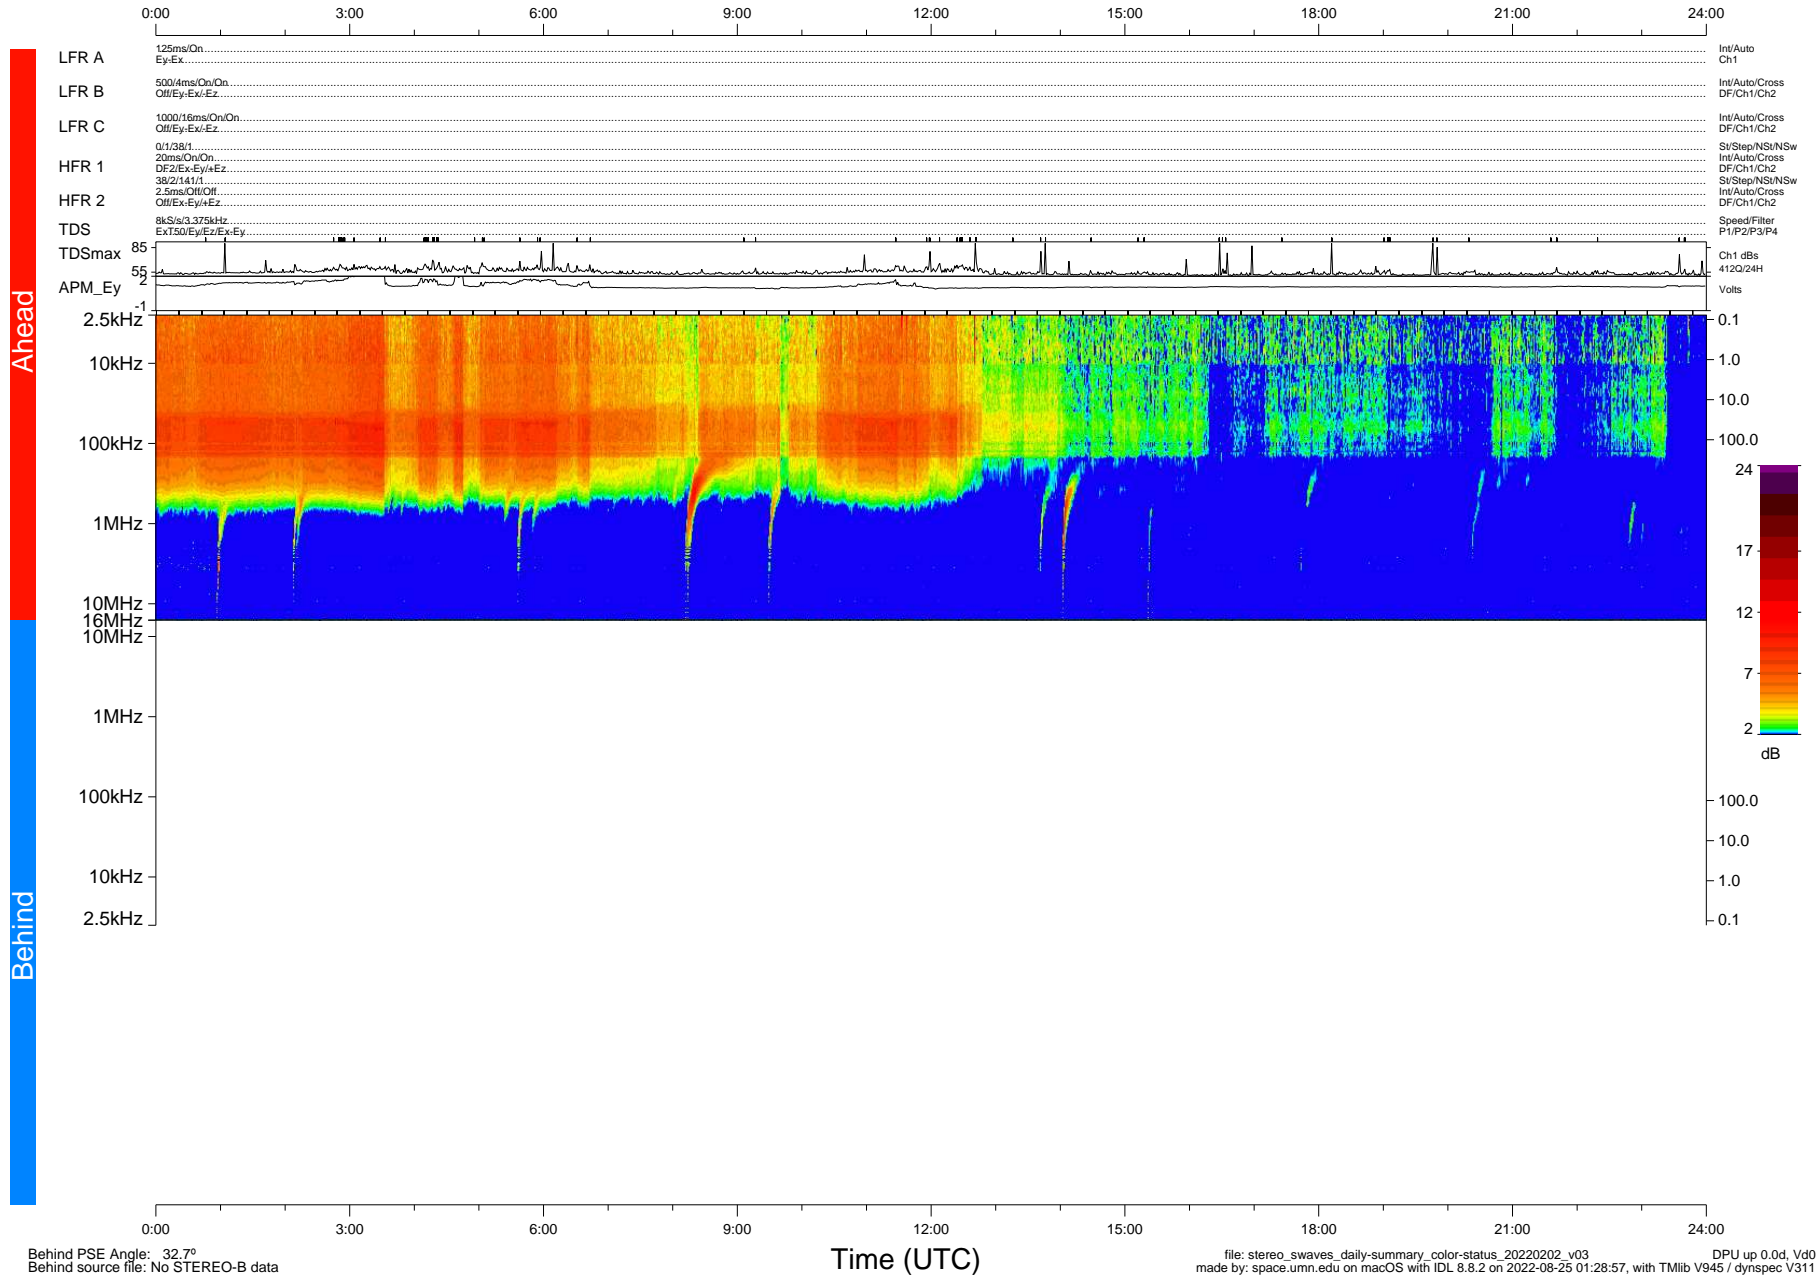

STEREO/WAVES Daily Summary - 02-Feb-22 (DOY 033)

Ahead source file: swaves_ahead_2022_033_1_05.fin (Recovery: 100.0% HK, 113% Pkts)
 Ahead PSE Angle: -34.8°

DPU up 2401.9d, V412d40

Behind PSE Angle: 32.7°
 Behind source file: No STEREO-B data

file: stereo_swaves_daily-summary_color-status_20220202_v03
 made by: space.umn.edu on macOS with IDL 8.8.2 on 2022-08-25 01:28:57, with Tlib V945 / dynspec V311
 DPU up 0.0d, Vd0