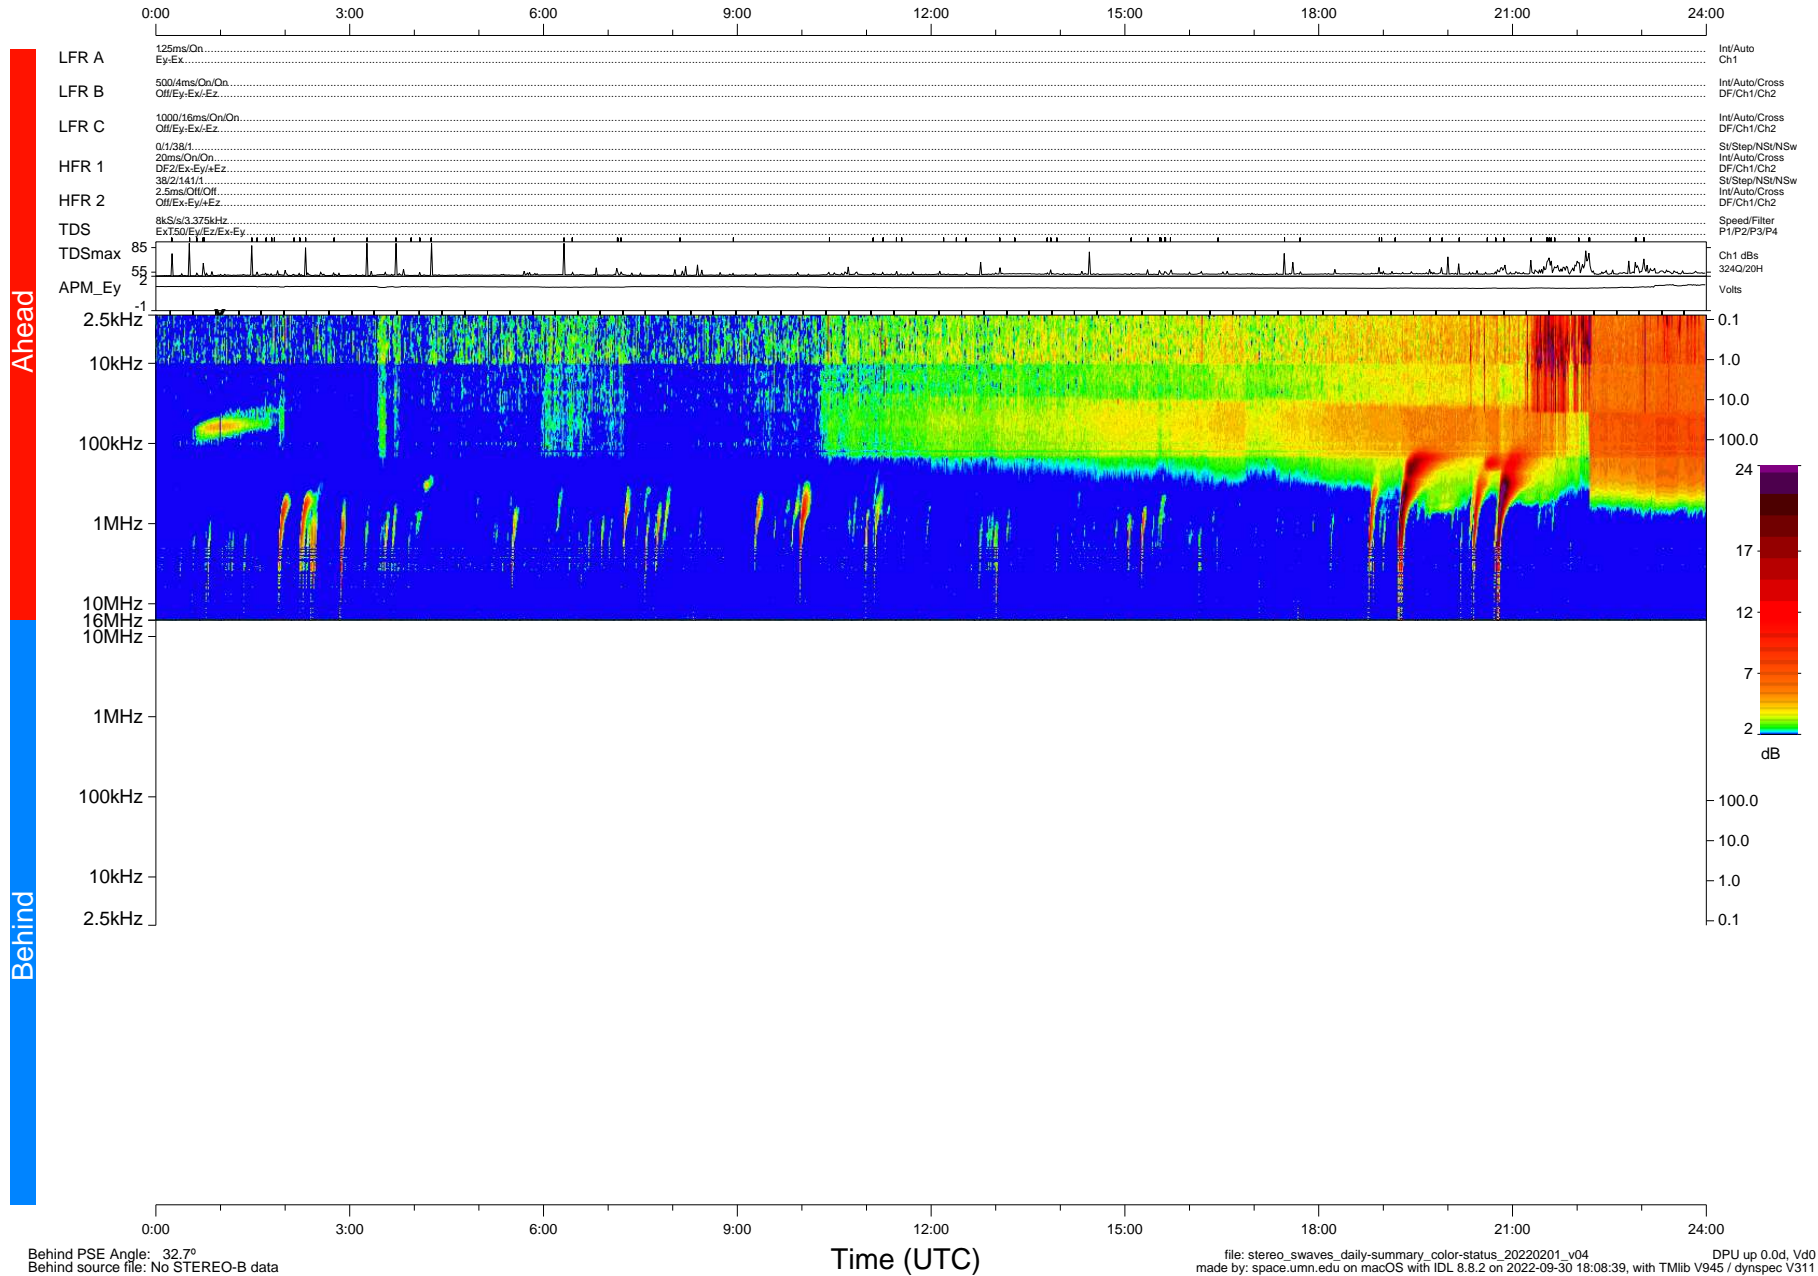

STEREO/WAVES Daily Summary - 01-Feb-2022 (DOY 032)

Ahead source file: swaves_ahead_2022_032_1_05.fin (Recovery: 100.0% HK, 99% Pkts)
 Ahead PSE Angle: -34.8°

DPU up 2400.9d, V412d40

Behind PSE Angle: 32.7°
 Behind source file: No STEREO-B data

Time (UTC)

file: stereo_swaves_daily-summary_color-status_20220201_v04 DPU up 0.0d, Vd0
 made by: space.umn.edu on macOS with IDL 8.8.2 on 2022-09-30 18:08:39, with Tlib V945 / dynspec V311