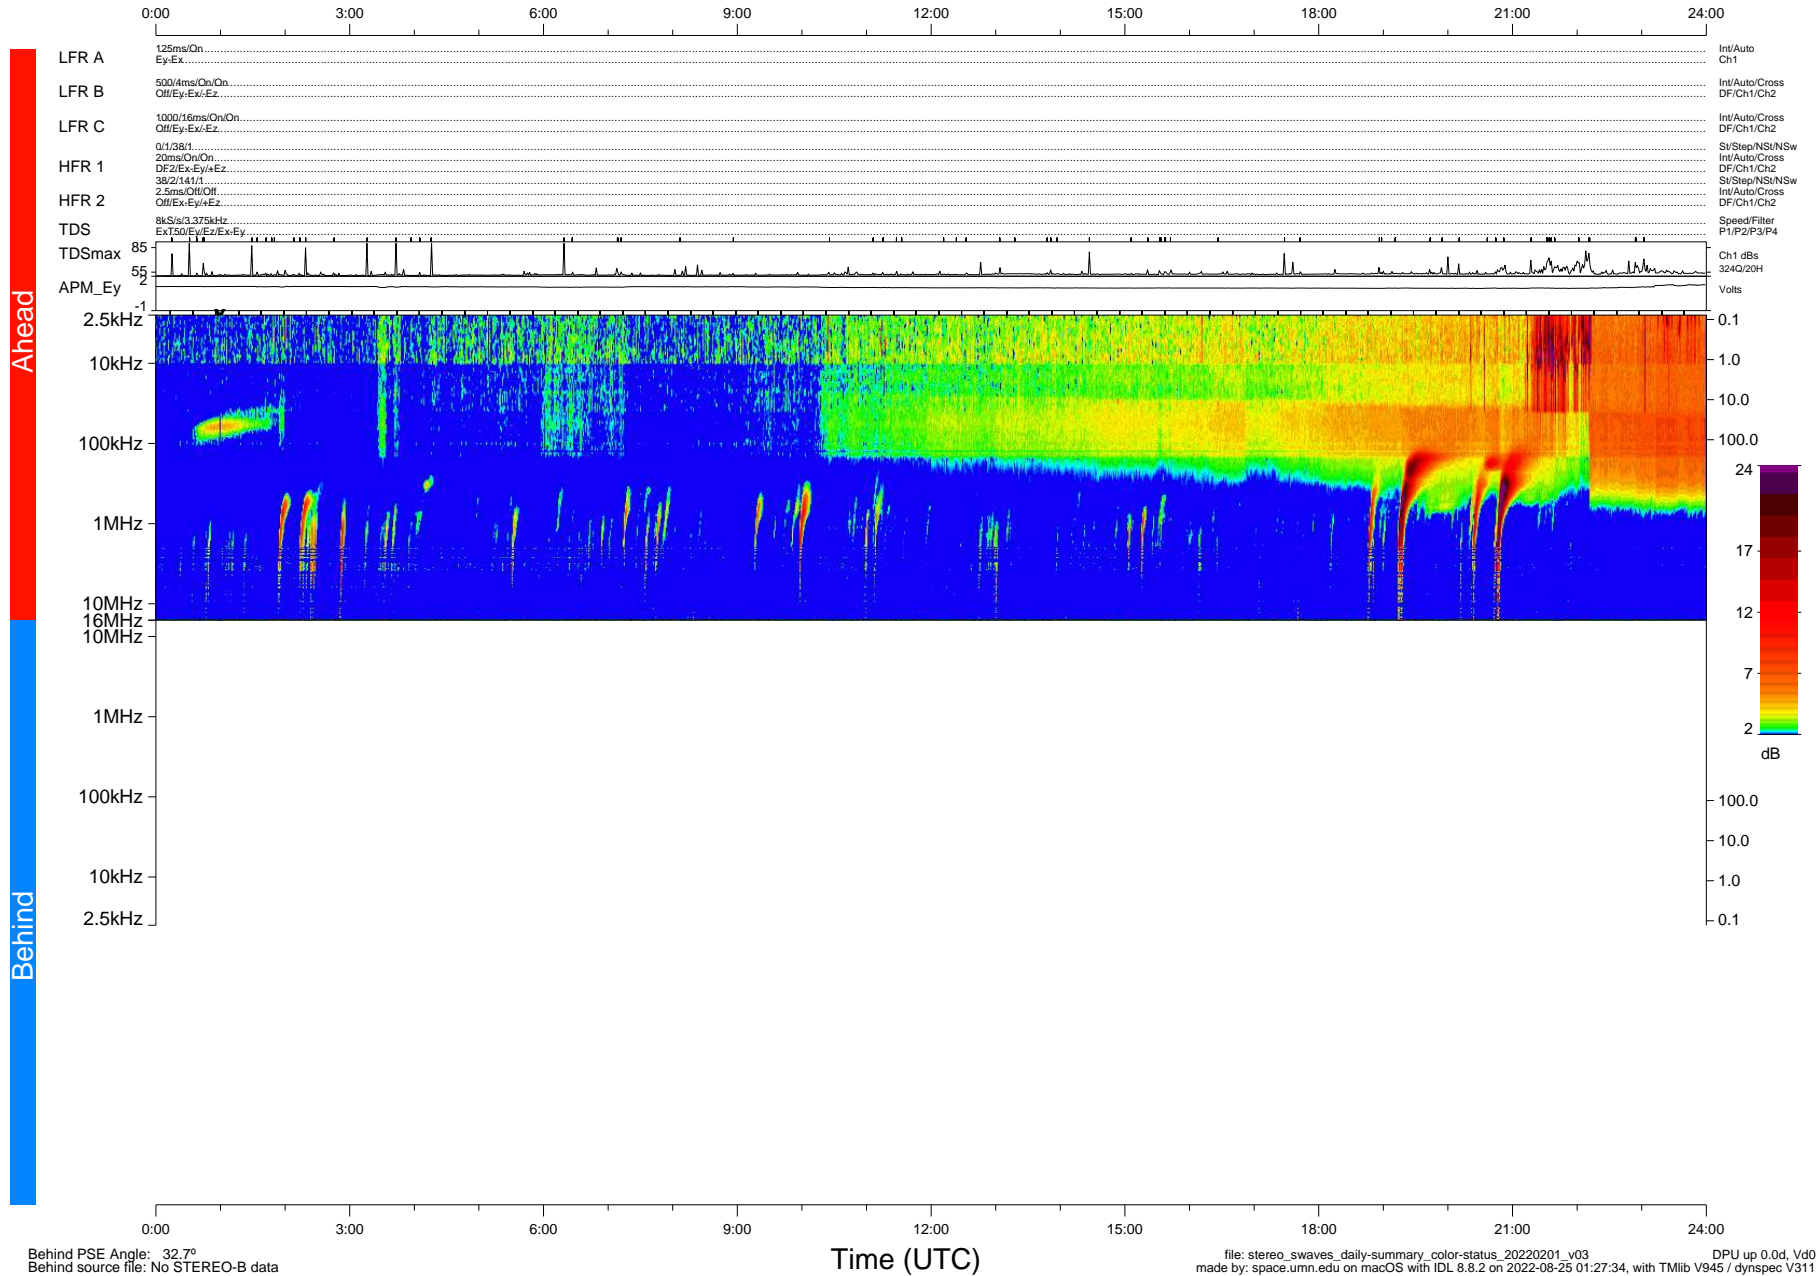

STEREO/WAVES Daily Summary - 01-Feb-2022 (DOY 032)

Ahead source file: swaves_ahead_2022_032_1_05.fin (Recovery: 100.0% HK, 99% PKts)
Ahead PSE Angle: -34.8°

DPU up 2400.9d, V412d40

Behind PSE Angle: 32.7°
Behind source file: No STEREO-B data