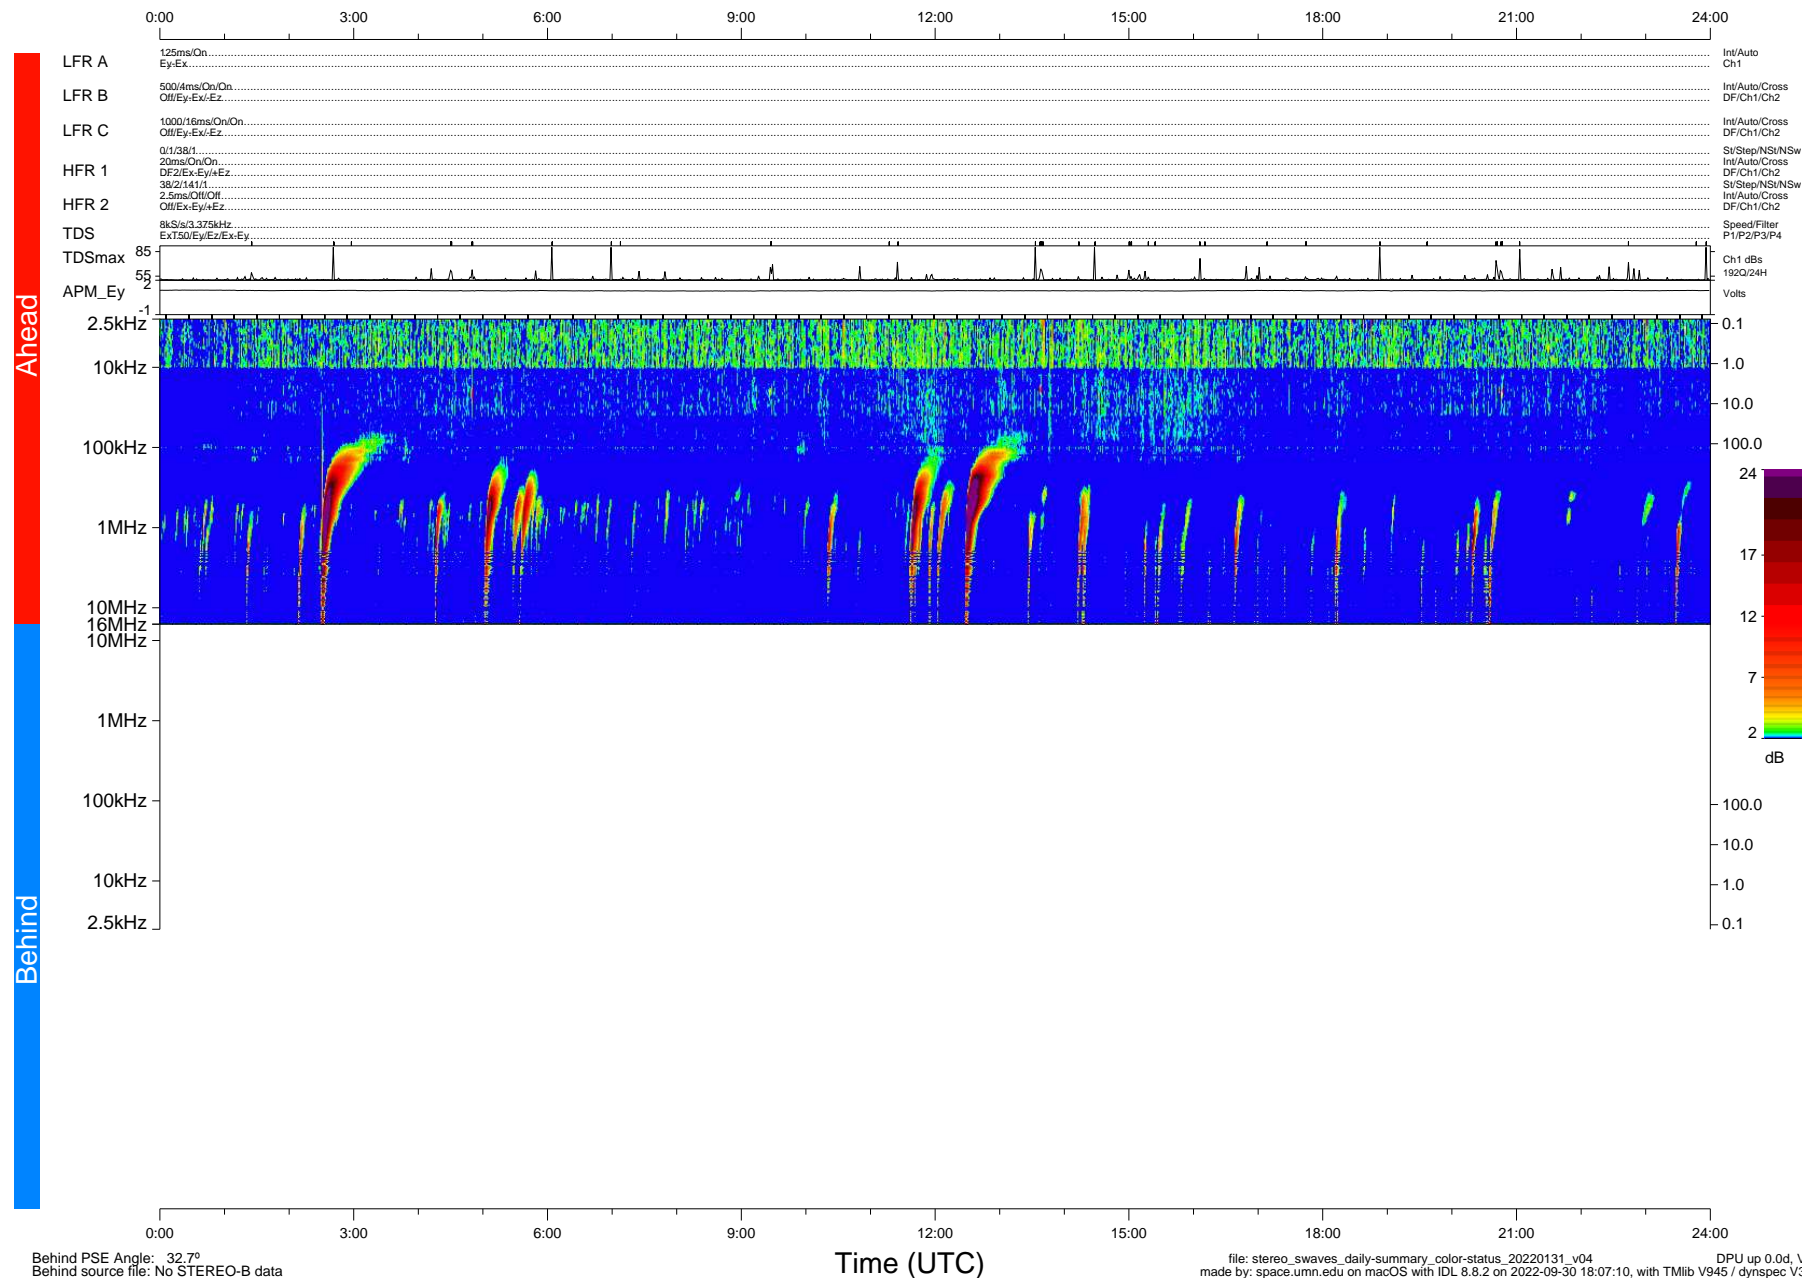

STEREO/WAVES Daily Summary - 31-Jan-2022 (DOY 031)

Ahead source file: swaves_ahead_2022_031_1_05.fin (Recovery: 100.0% HK, 81% Pkts)
Ahead PSE Angle: -34.8°

DPU up 2399.9d, V412d40

Behind PSE Angle: 32.7°
Behind source file: No STEREO-B data