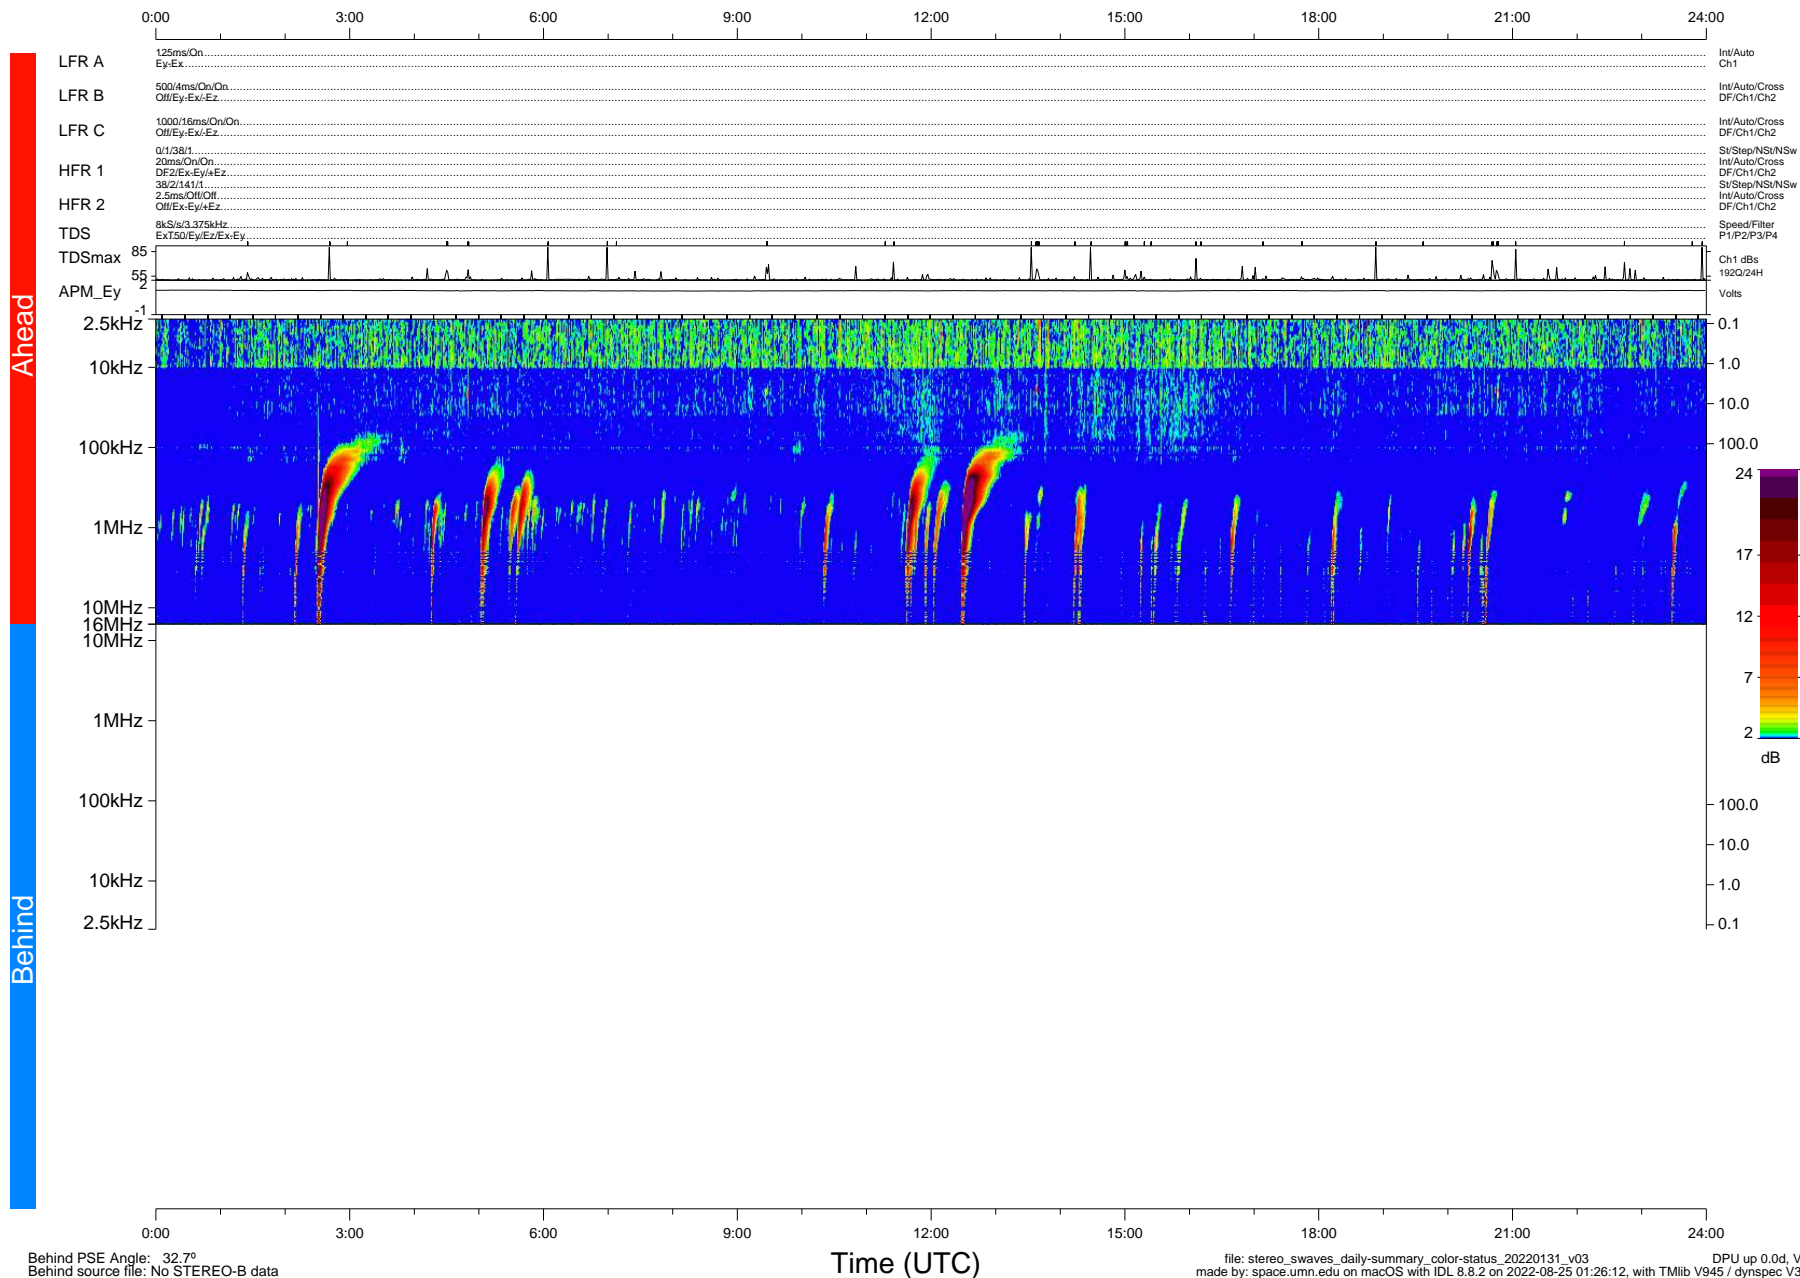

STEREO/WAVES Daily Summary - 31-Jan-2022 (DOY 031)

Ahead source file: swaves_ahead_2022_031_1_05.fin (Recovery: 100.0% HK, 81% Pkts)
Ahead PSE Angle: -34.8°

DPU up 2399.9d, V412d40

Behind PSE Angle: 32.7°
Behind source file: No STEREO-B data