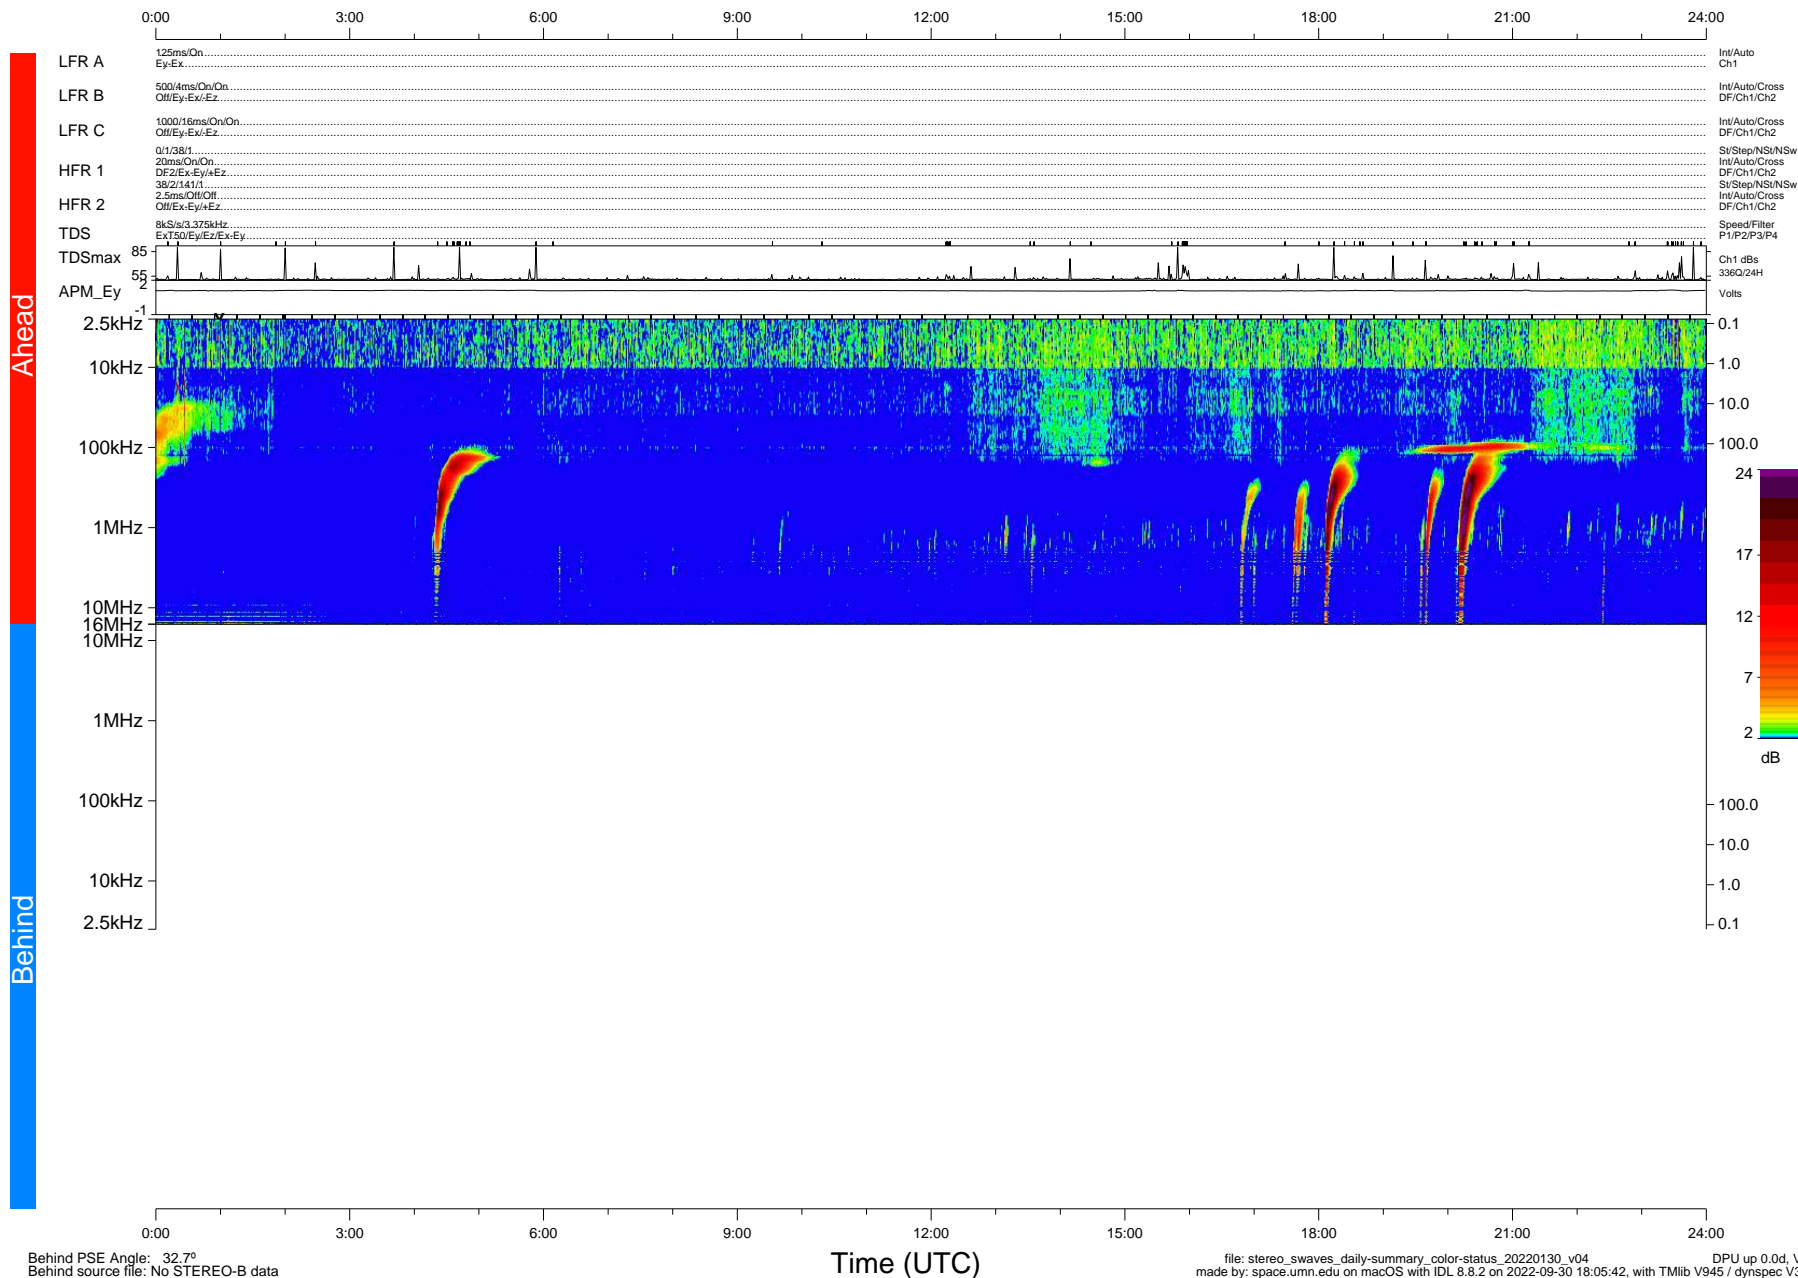

STEREO/WAVES Daily Summary - 30-Jan-2022 (DOY 030)

Ahead source file: swaves_ahead_2022_030_1_05.fin (Recovery: 100.0% HK, 101% Pkts)
Ahead PSE Angle: -34.9°

DPU up 2398.9d, V412d40

Behind PSE Angle: 32.7°
Behind source file: No STEREO-B data

Time (UTC)