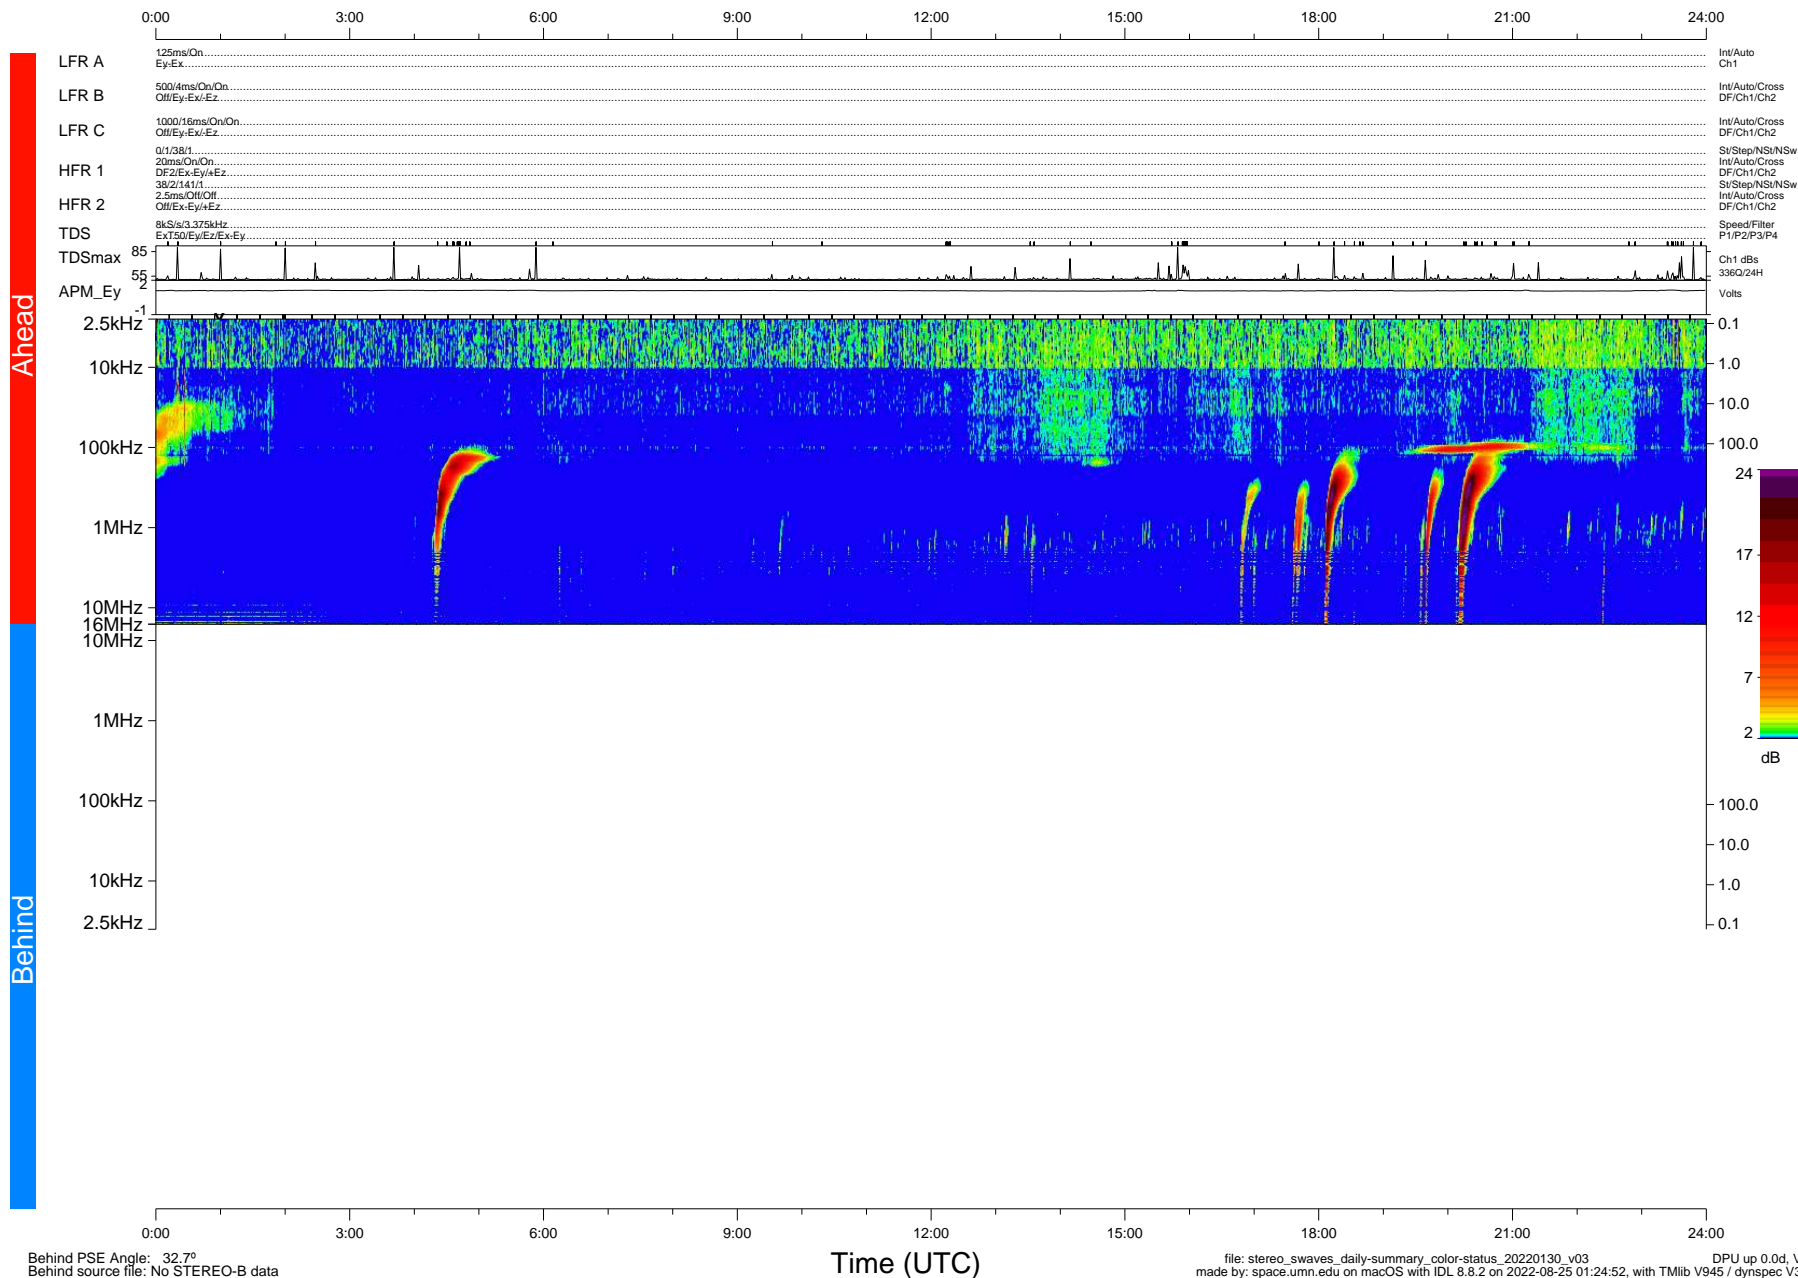

STEREO/WAVES Daily Summary - 30-Jan-2022 (DOY 030)

Ahead source file: swaves_ahead_2022_030_1_05.fin (Recovery: 100.0% HK, 101% Pkts)
Ahead PSE Angle: -34.9°

DPU up 2398.9d, V412d40

Behind PSE Angle: 32.7°
Behind source file: No STEREO-B data

Time (UTC)