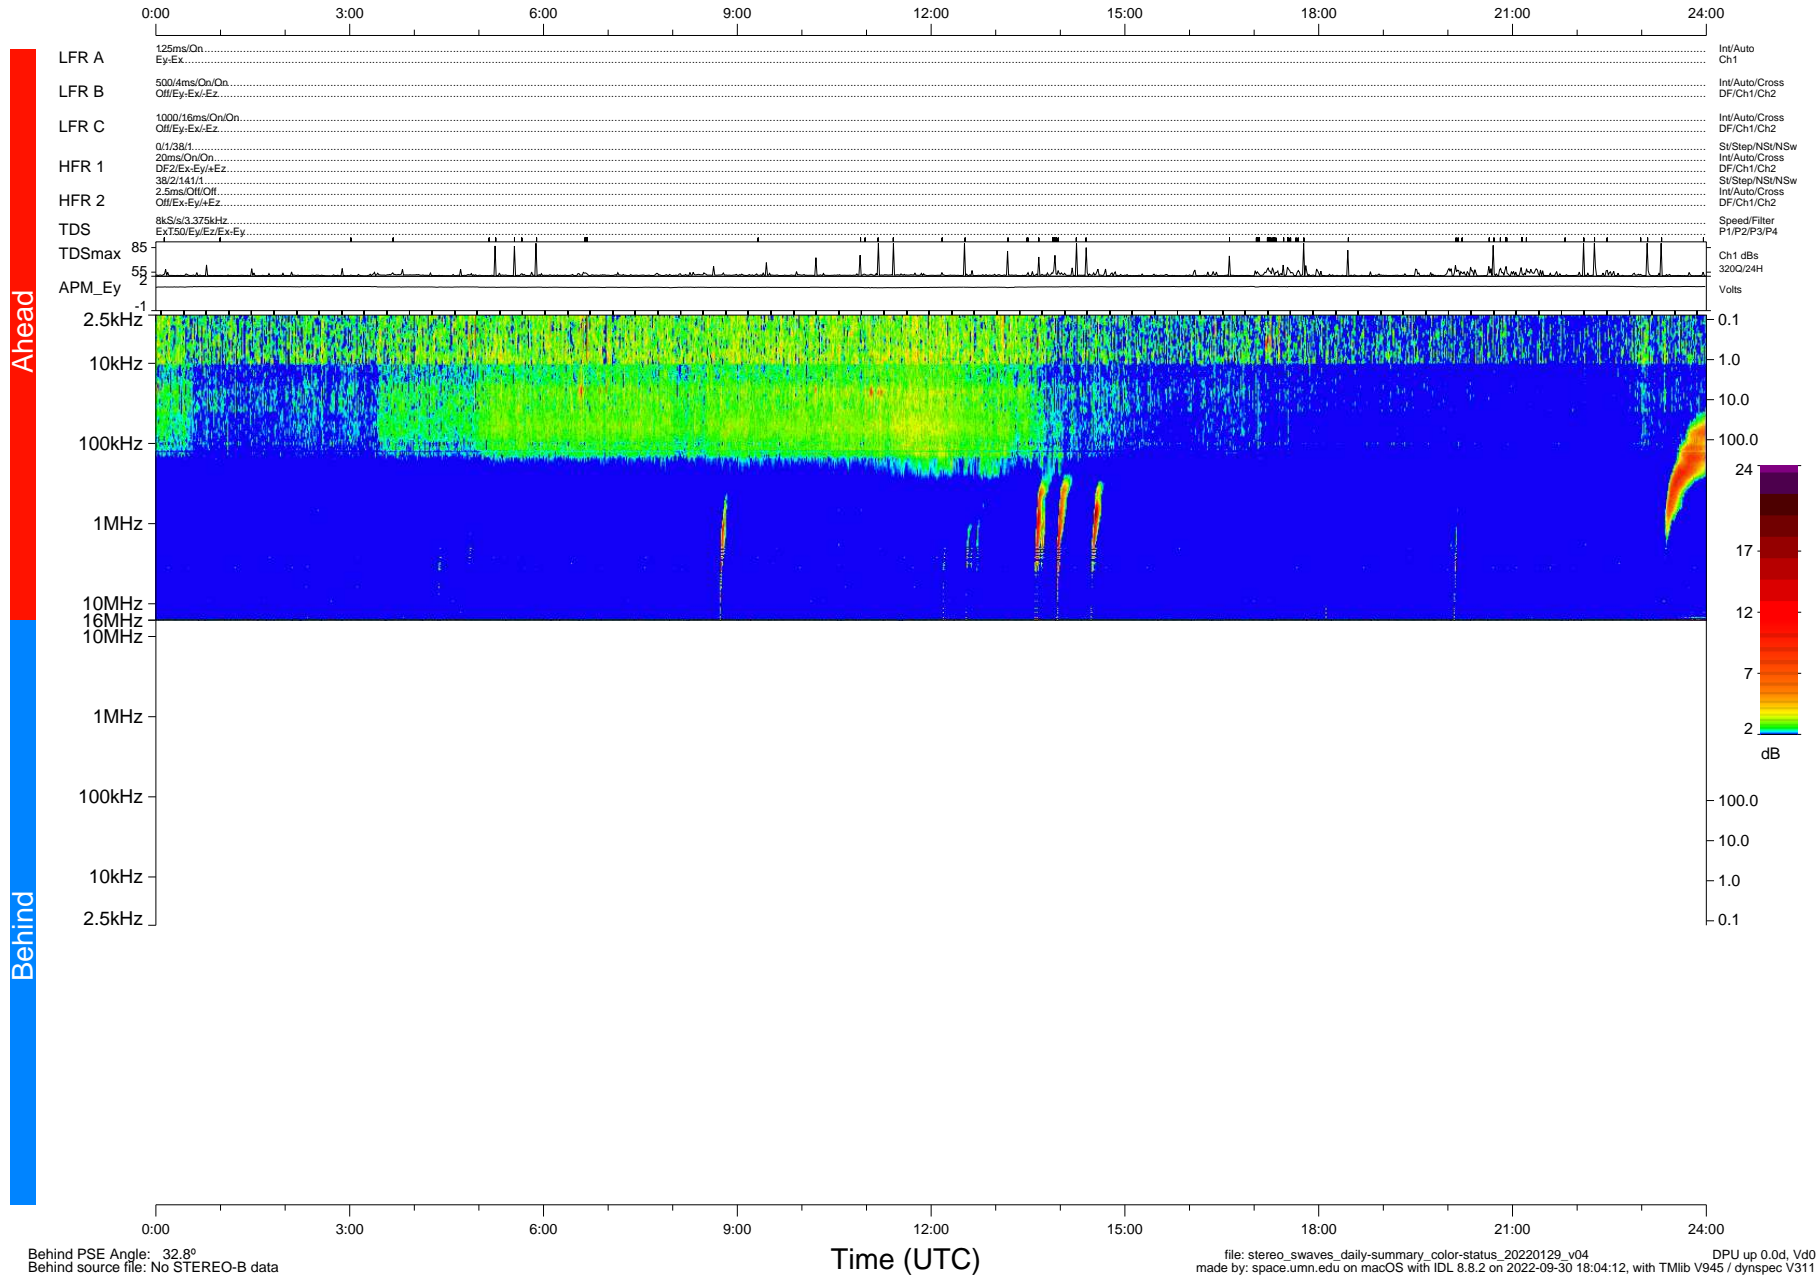

STEREO/WAVES Daily Summary - 29-Jan-2022 (DOY 029)

Ahead source file: swaves_ahead_2022_029_1_05.fin (Recovery: 100.0% HK, 99% Pkts)
Ahead PSE Angle: -34.9°

DPU up 2397.9d, V412d40

Behind PSE Angle: 32.8°
Behind source file: No STEREO-B data