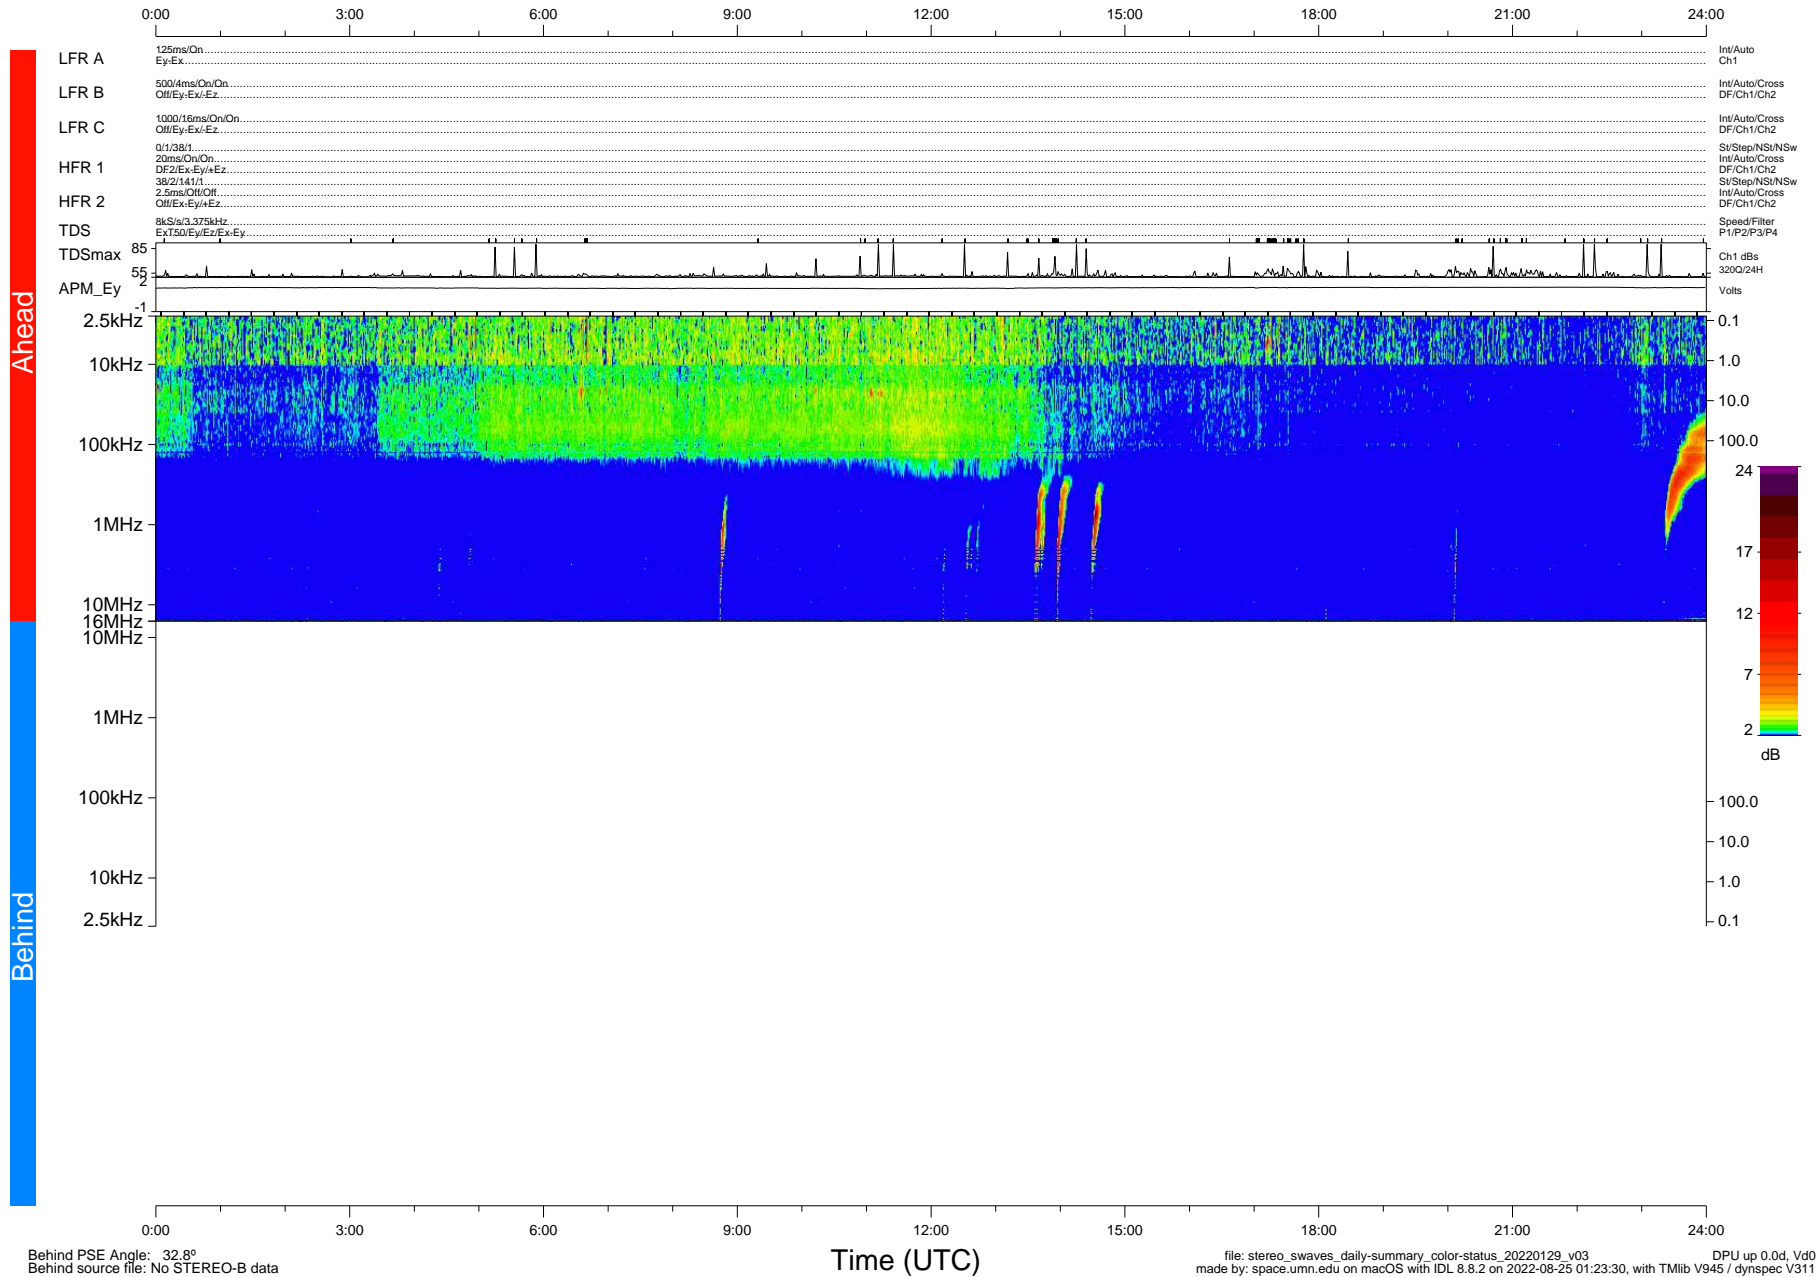

STEREO/WAVES Daily Summary - 29-Jan-2022 (DOY 029)

Ahead source file: swaves_ahead_2022_029_1_05.fin (Recovery: 100.0% HK, 99% Pkts)
 Ahead PSE Angle: -34.9°

DPU up 2397.9d, V412d40

Behind PSE Angle: 32.8°
 Behind source file: No STEREO-B data

file: stereo_swaves_daily-summary_color-status_20220129_v03
 made by: space.umn.edu on macOS with IDL 8.8.2 on 2022-08-25 01:23:30, with Tlib V945 / dynspec V311
 DPU up 0.0d, Vd0