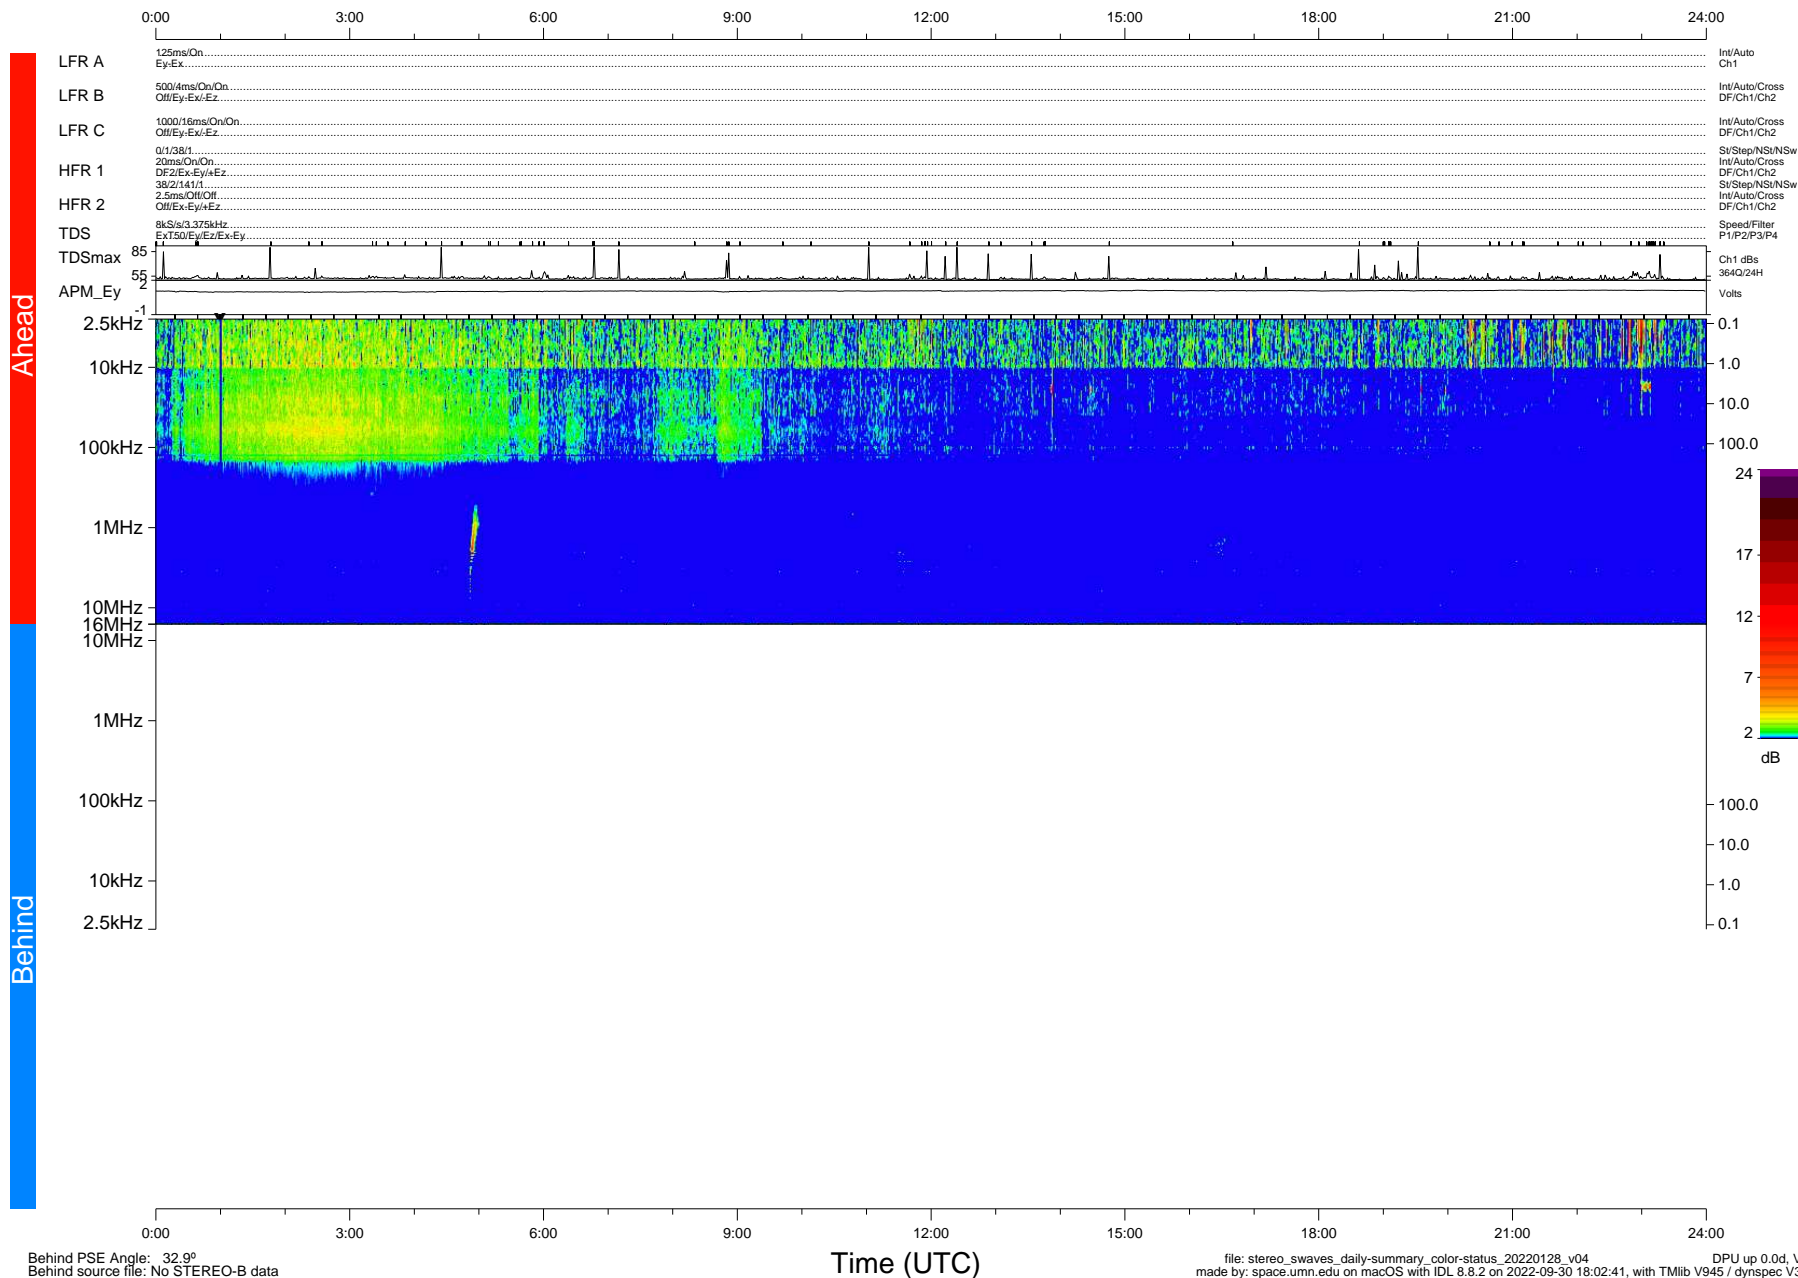

STEREO/WAVES Daily Summary - 28-Jan-2022 (DOY 028)

Ahead source file: swaves_ahead_2022_028_1_05.fin (Recovery: 100.0% HK, 106% Pkts)
Ahead PSE Angle: -34.8°

DPU up 2396.9d, V412d40

Behind PSE Angle: 32.9°
Behind source file: No STEREO-B data