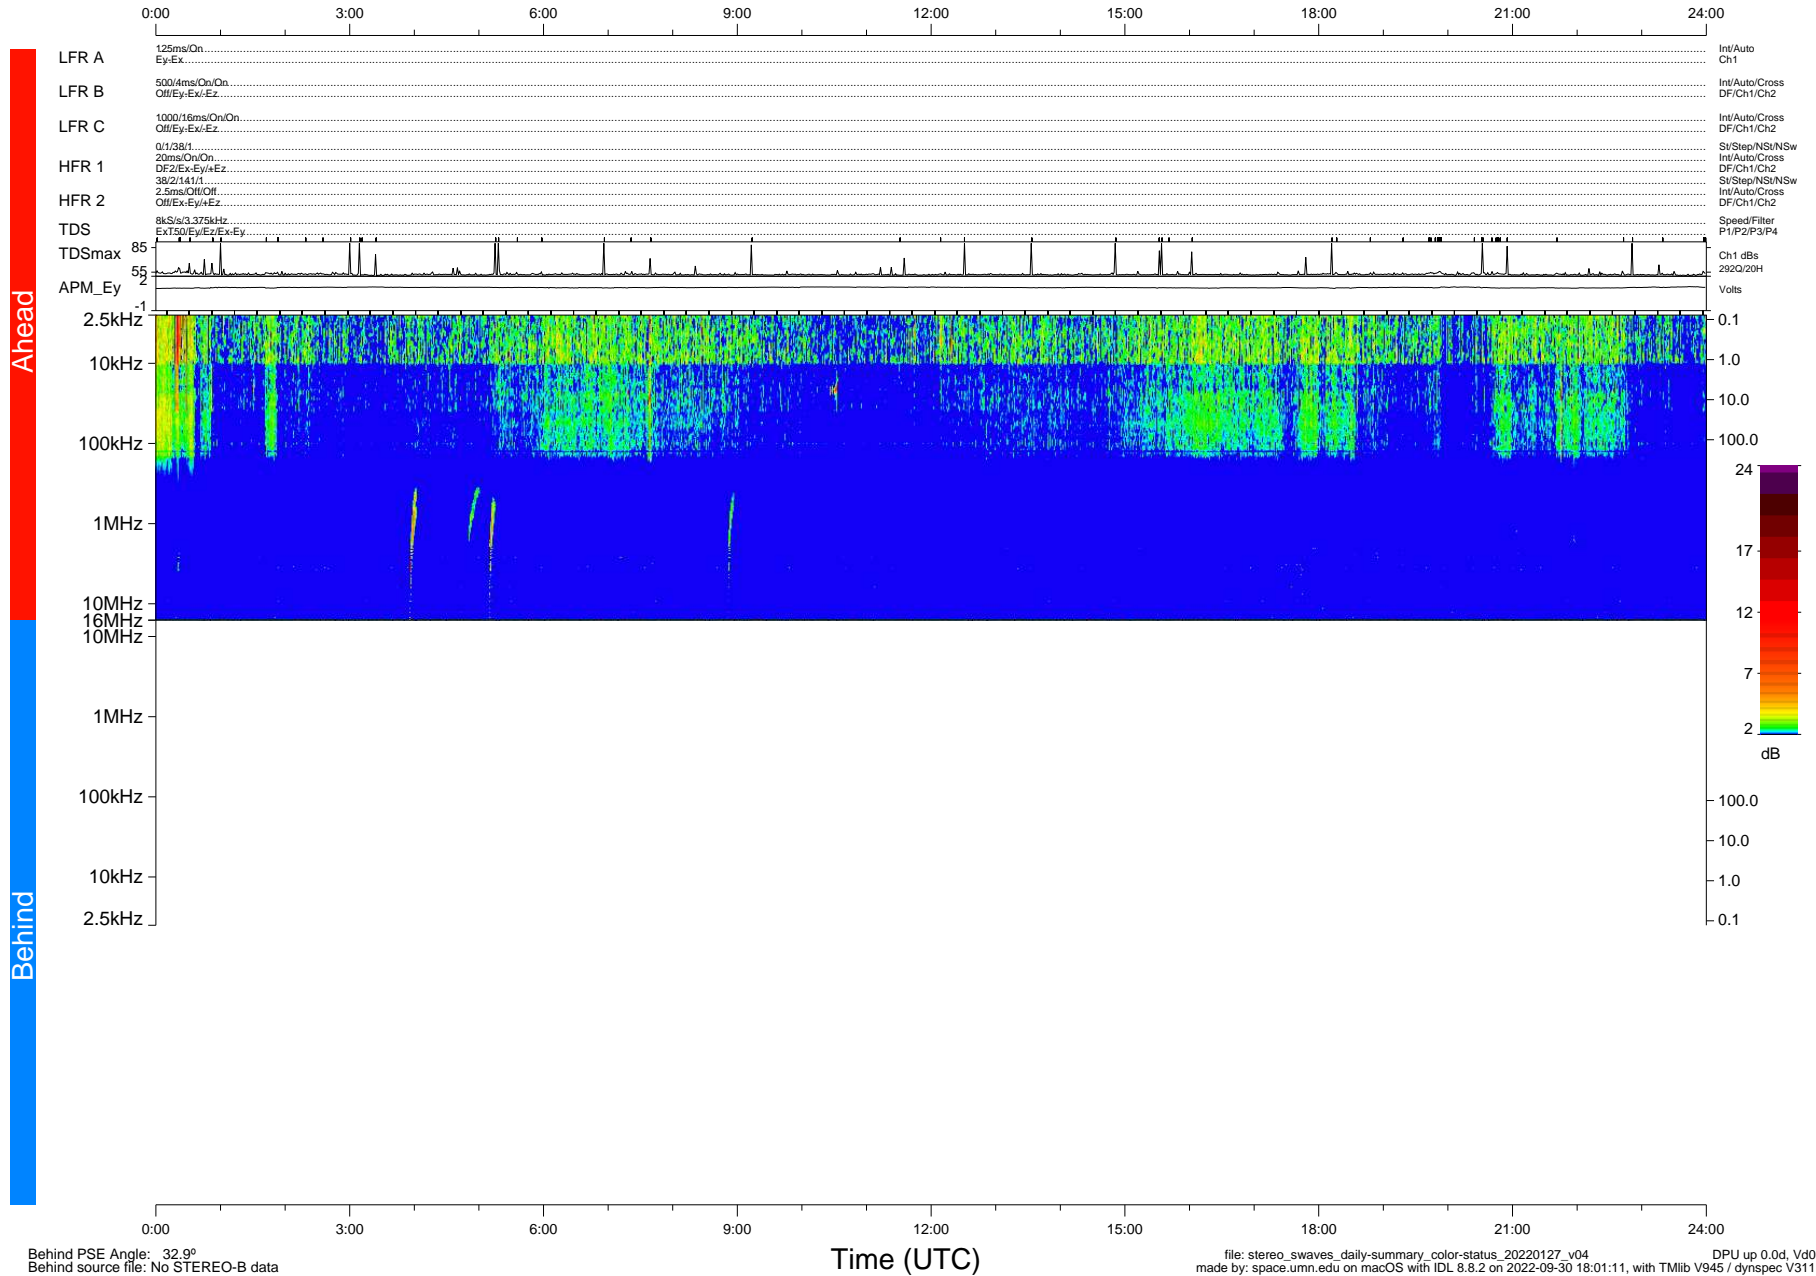

STEREO/WAVES Daily Summary - 27-Jan-2022 (DOY 027)

Ahead source file: swaves_ahead_2022_027_1_05.fin (Recovery: 100.0% HK, 95% Pkts)
 Ahead PSE Angle: -34.9°

DPU up 2395.9d, V412d40

Behind PSE Angle: 32.9°
 Behind source file: No STEREO-B data

file: stereo_swaves_daily-summary_color-status_20220127_v04
 made by: space.umn.edu on macOS with IDL 8.8.2 on 2022-09-30 18:01:11, with Tlib V945 / dynspec V311
 DPU up 0.0d, Vd0