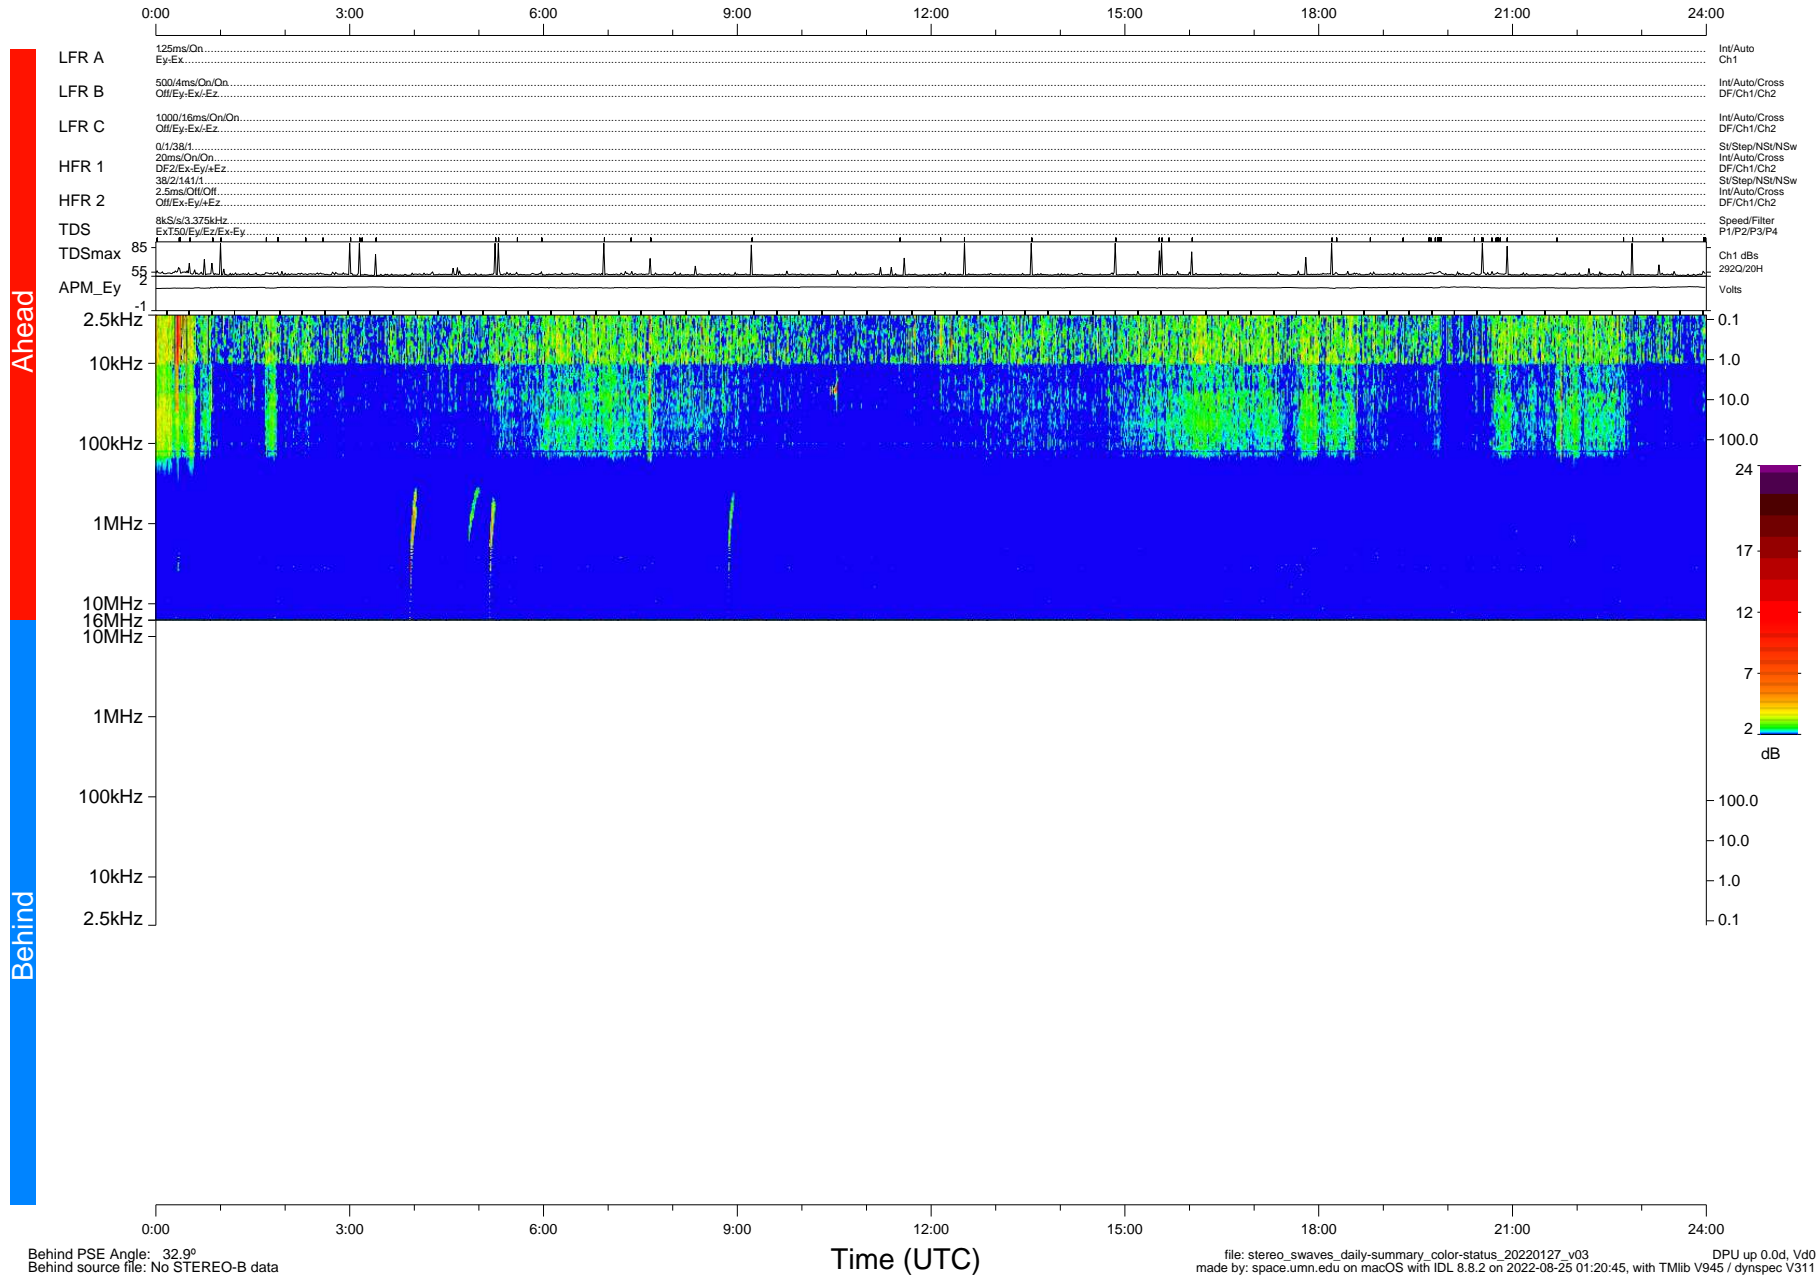

STEREO/WAVES Daily Summary - 27-Jan-2022 (DOY 027)

Ahead source file: swaves_ahead_2022_027_1_05.fin (Recovery: 100.0% HK, 95% Pkts)
 Ahead PSE Angle: -34.9°

DPU up 2395.9d, V412d40

Behind PSE Angle: 32.9°
 Behind source file: No STEREO-B data

Time (UTC)

file: stereo_swaves_daily-summary_color-status_20220127_v03
 made by: space.umn.edu on macOS with IDL 8.8.2 on 2022-08-25 01:20:45, with Tlib V945 / dynspec V311
 DPU up 0.0d, Vd0