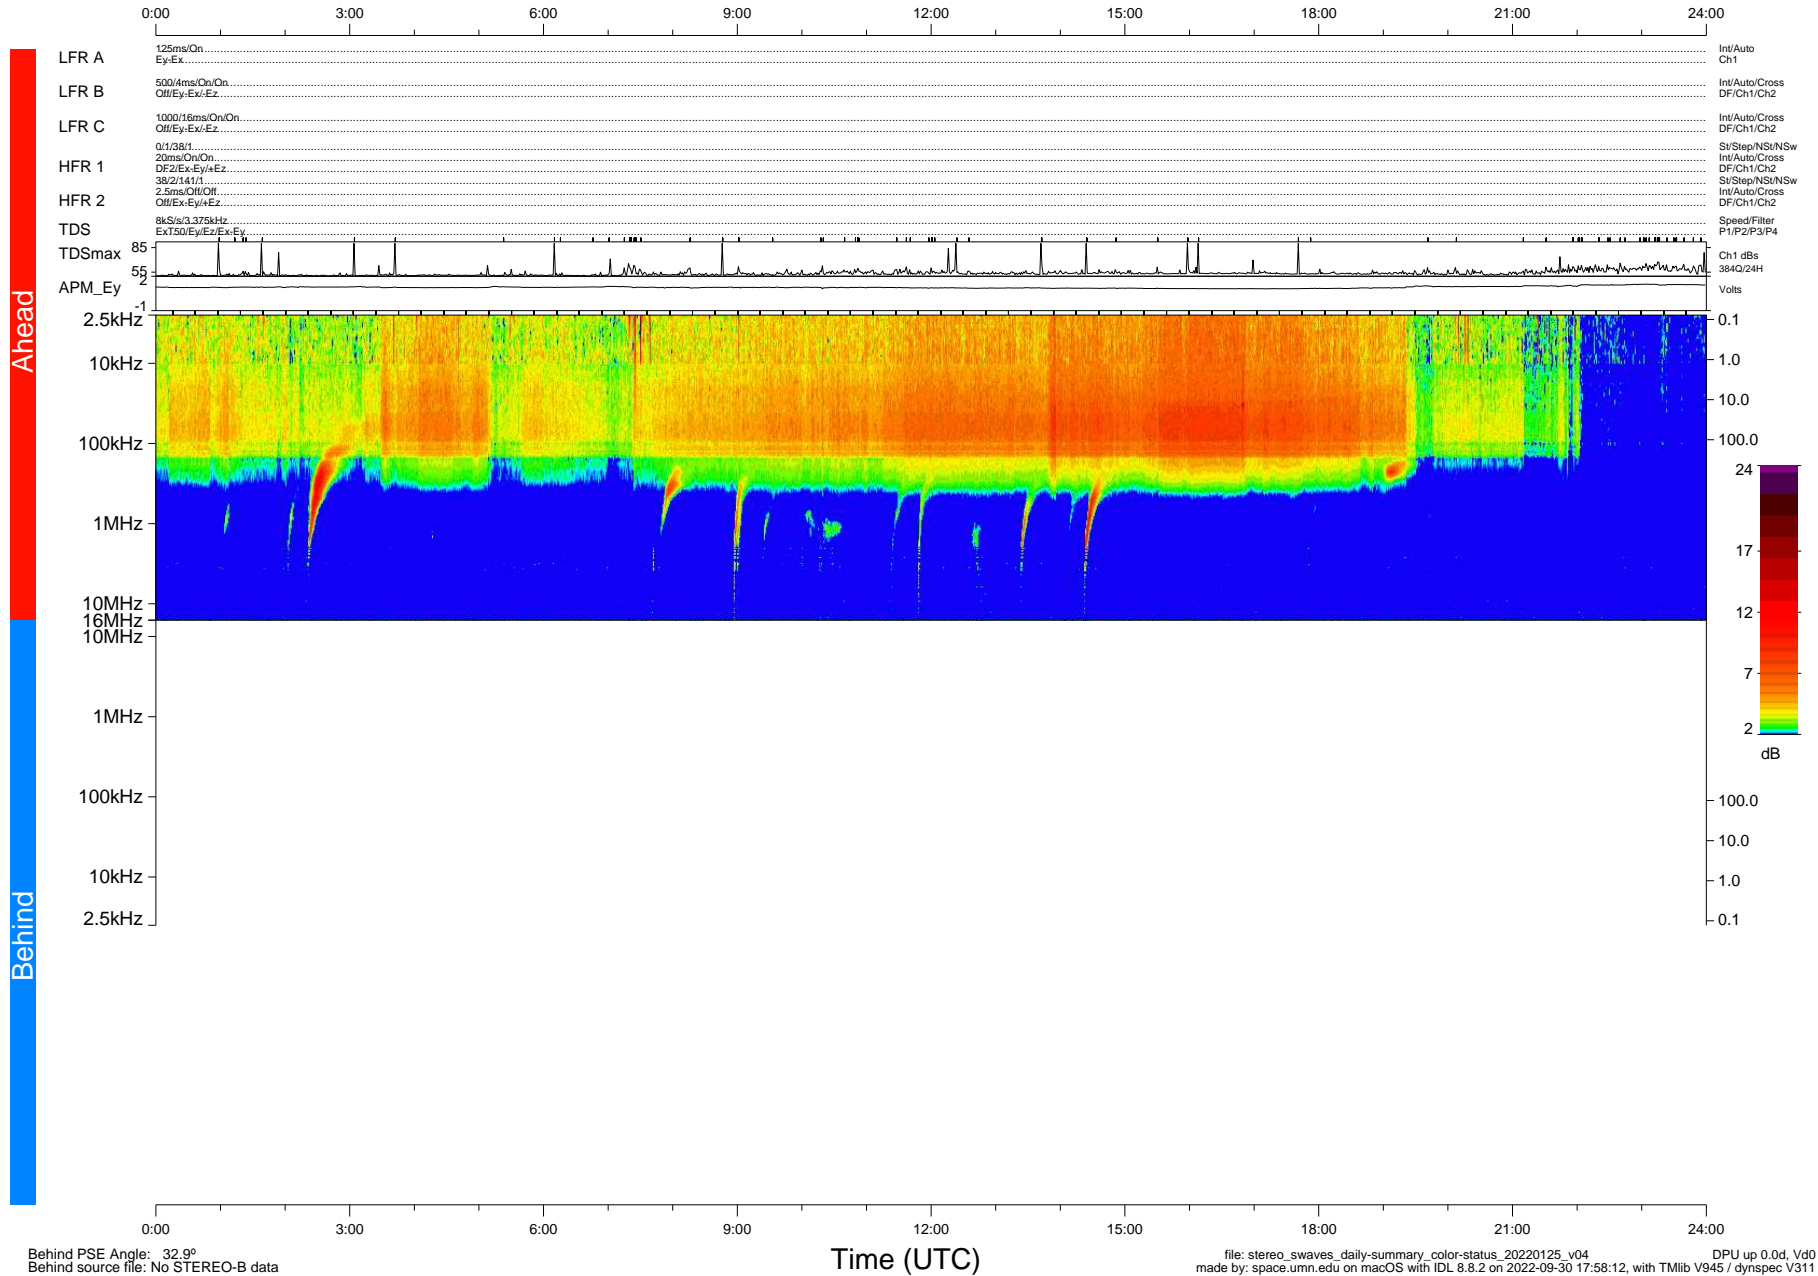

STEREO/WAVES Daily Summary - 25-Jan-2022 (DOY 025)

Ahead source file: swaves_ahead_2022_025_1_05.fin (Recovery: 100.0% HK, 109% Pkts)
Ahead PSE Angle: -35.0°

DPU up 2393.9d, V412d40

Behind PSE Angle: 32.9°
Behind source file: No STEREO-B data

Time (UTC)