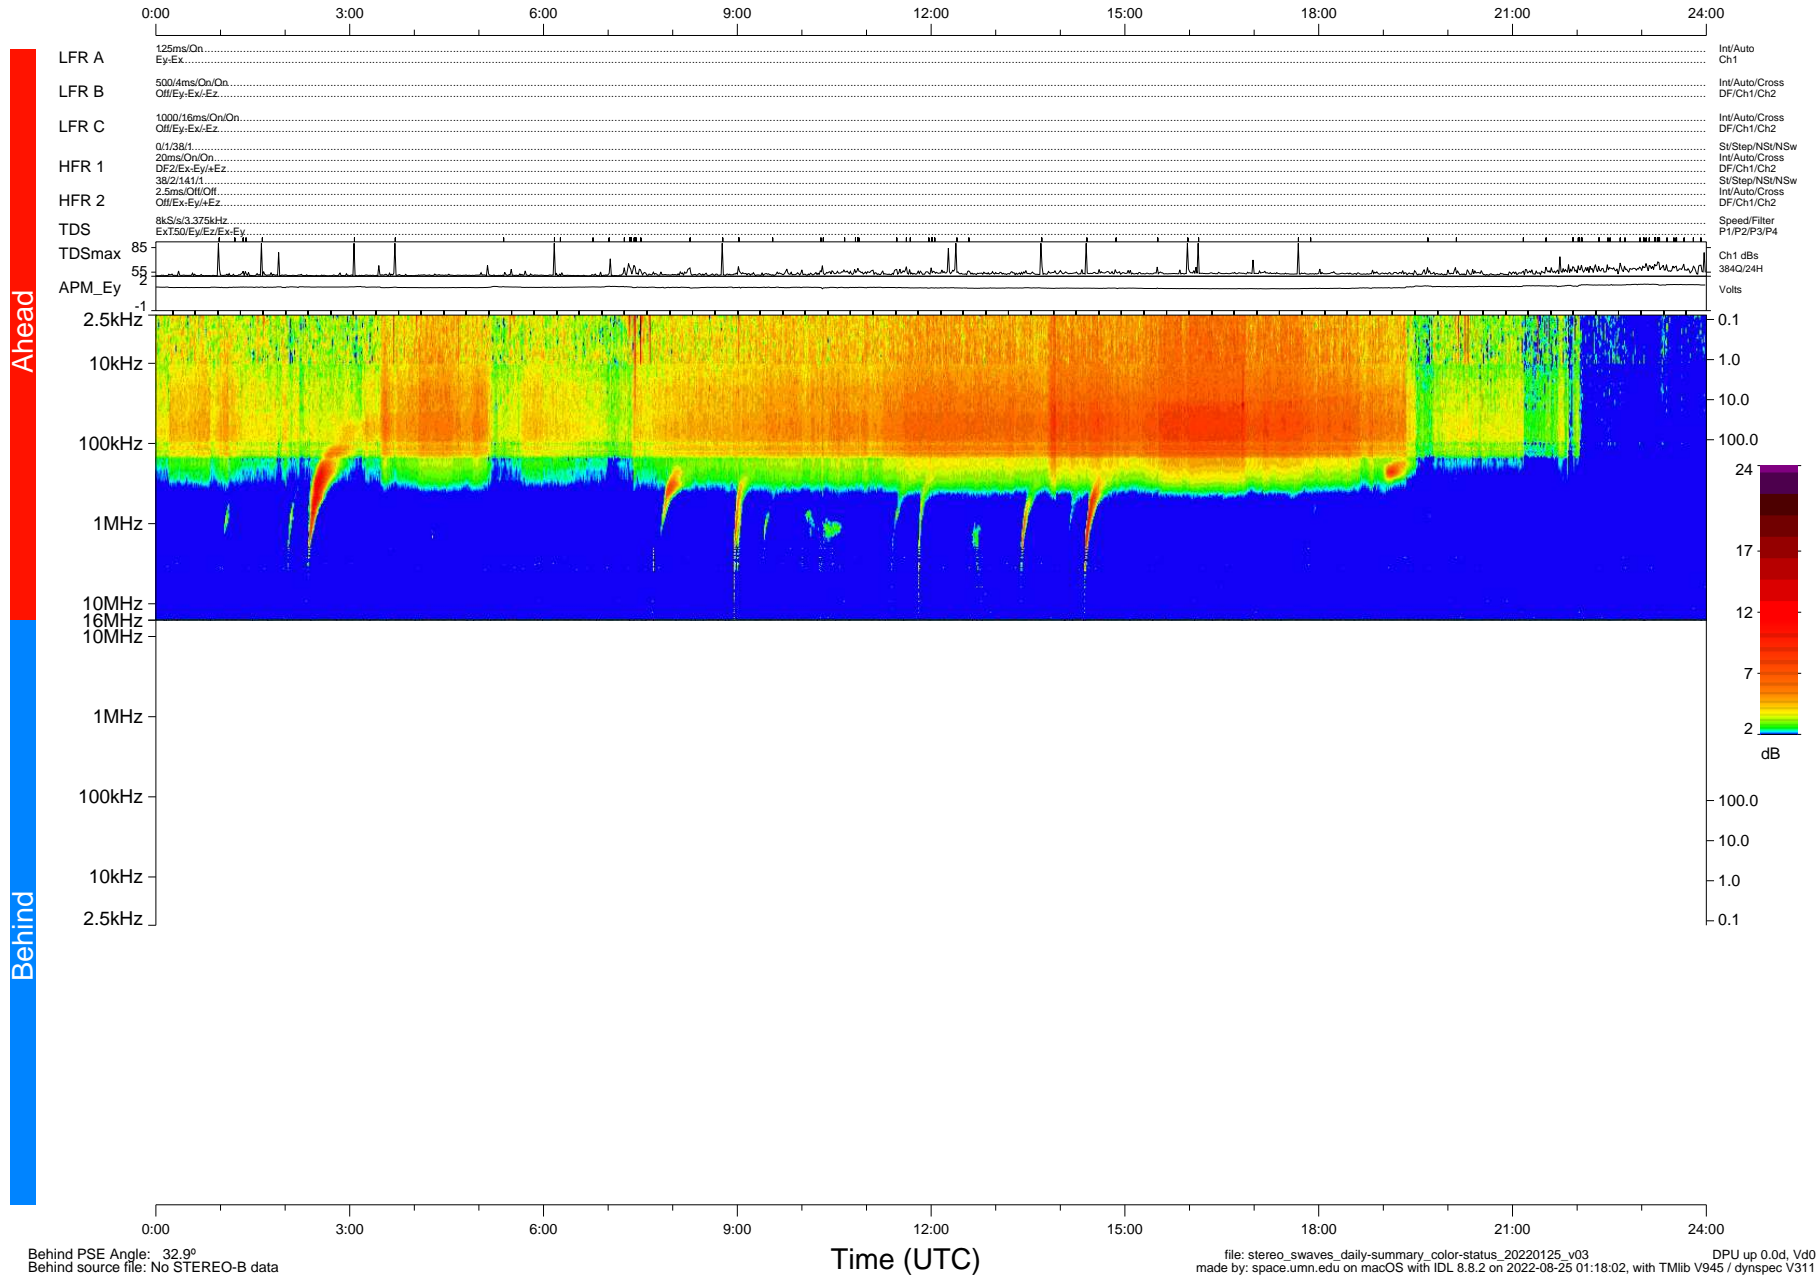

STEREO/WAVES Daily Summary - 25-Jan-2022 (DOY 025)

Ahead source file: swaves_ahead_2022_025_1_05.fin (Recovery: 100.0% HK, 109% Pkts)
 Ahead PSE Angle: -35.0°

DPU up 2393.9d, V412d40

Behind PSE Angle: 32.9°
 Behind source file: No STEREO-B data

file: stereo_swaves_daily-summary_color-status_20220125_v03
 made by: space.umn.edu on macOS with IDL 8.8.2 on 2022-08-25 01:18:02, with Tlib V945 / dynspec V311
 DPU up 0.0d, Vd0