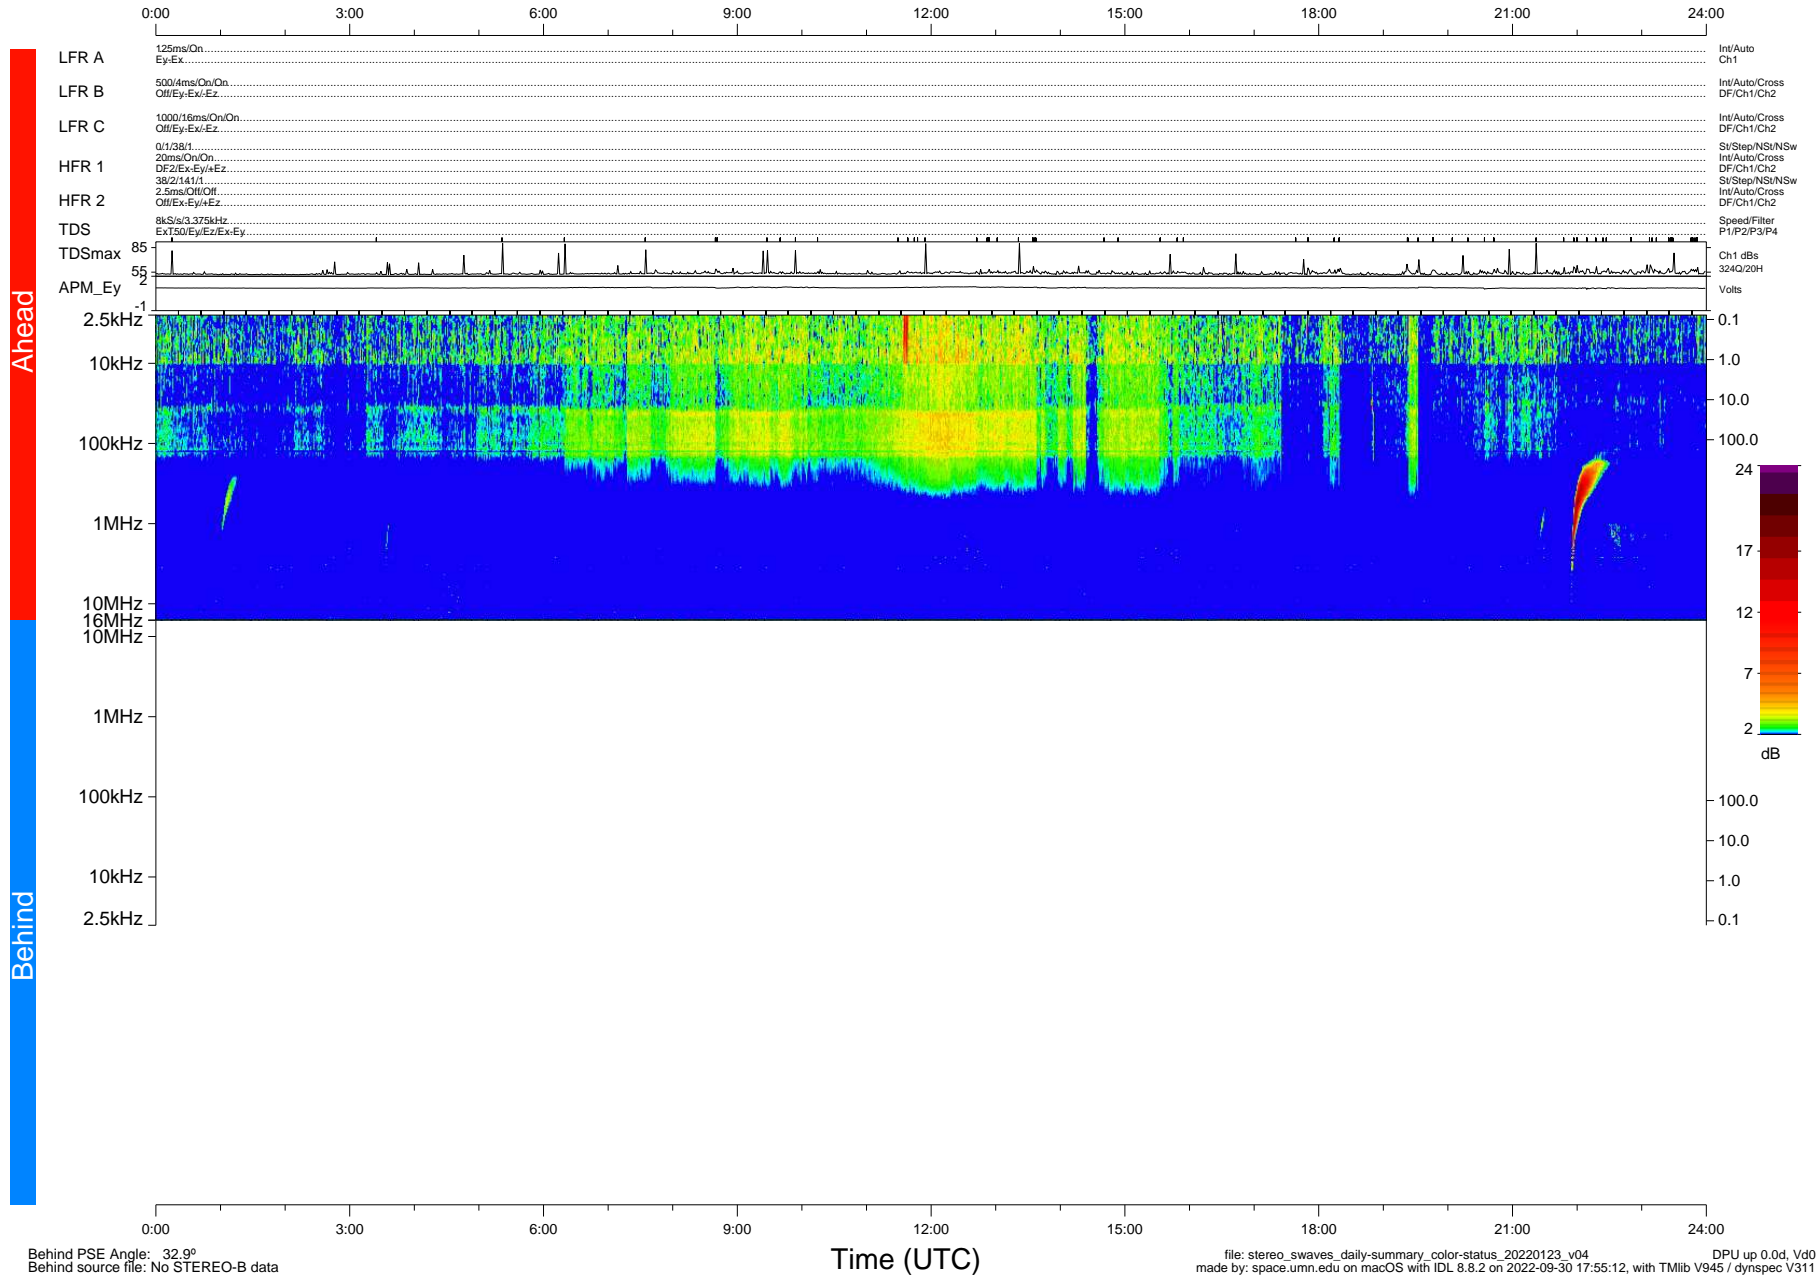

# STEREO/WAVES Daily Summary - 23-Jan-22 (DOY 023)

Ahead source file: swaves\_ahead\_2022\_023\_1\_05.fin (Recovery: 100.0% HK, 99% Pkts)  
 Ahead PSE Angle: -35.0°

DPU up 2391.9d, V412d40

Behind PSE Angle: 32.9°  
 Behind source file: No STEREO-B data

file: stereo\_swaves\_daily-summary\_color-status\_20220123\_v04  
 made by: space.umn.edu on macOS with IDL 8.8.2 on 2022-09-30 17:55:12, with TLib V945 / dynspec V311  
 DPU up 0.0d, Vd0