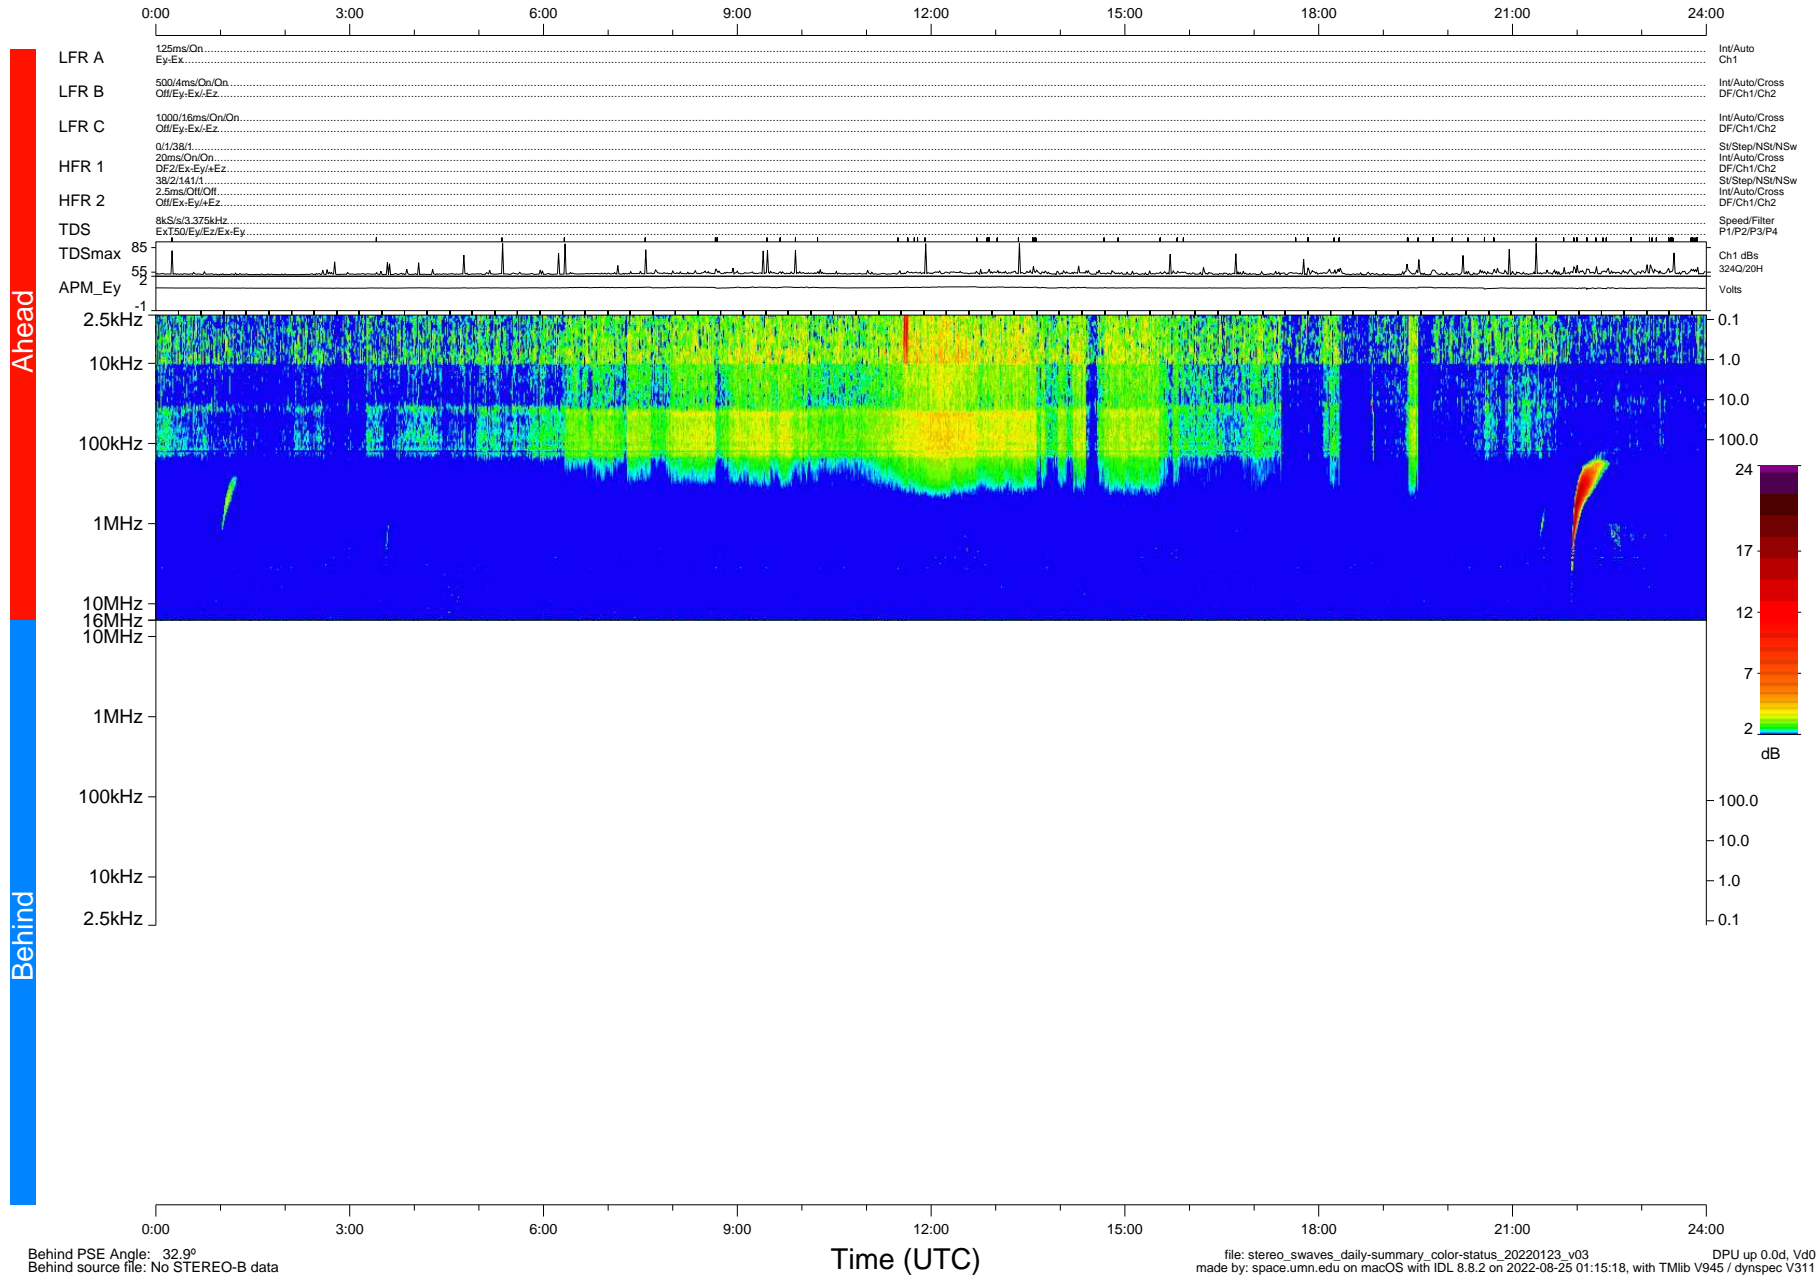

# STEREO/WAVES Daily Summary - 23-Jan-2022 (DOY 023)

Ahead source file: swaves\_ahead\_2022\_023\_1\_05.fin (Recovery: 100.0% HK, 99% Pkts)  
 Ahead PSE Angle: -35.0°

DPU up 2391.9d, V412d40

Behind PSE Angle: 32.9°  
 Behind source file: No STEREO-B data

Time (UTC)

file: stereo\_swaves\_daily-summary\_color-status\_20220123\_v03 DPU up 0.0d, Vd0  
 made by: space.umn.edu on macOS with IDL 8.8.2 on 2022-08-25 01:15:18, with Tlib V945 / dynspec V311