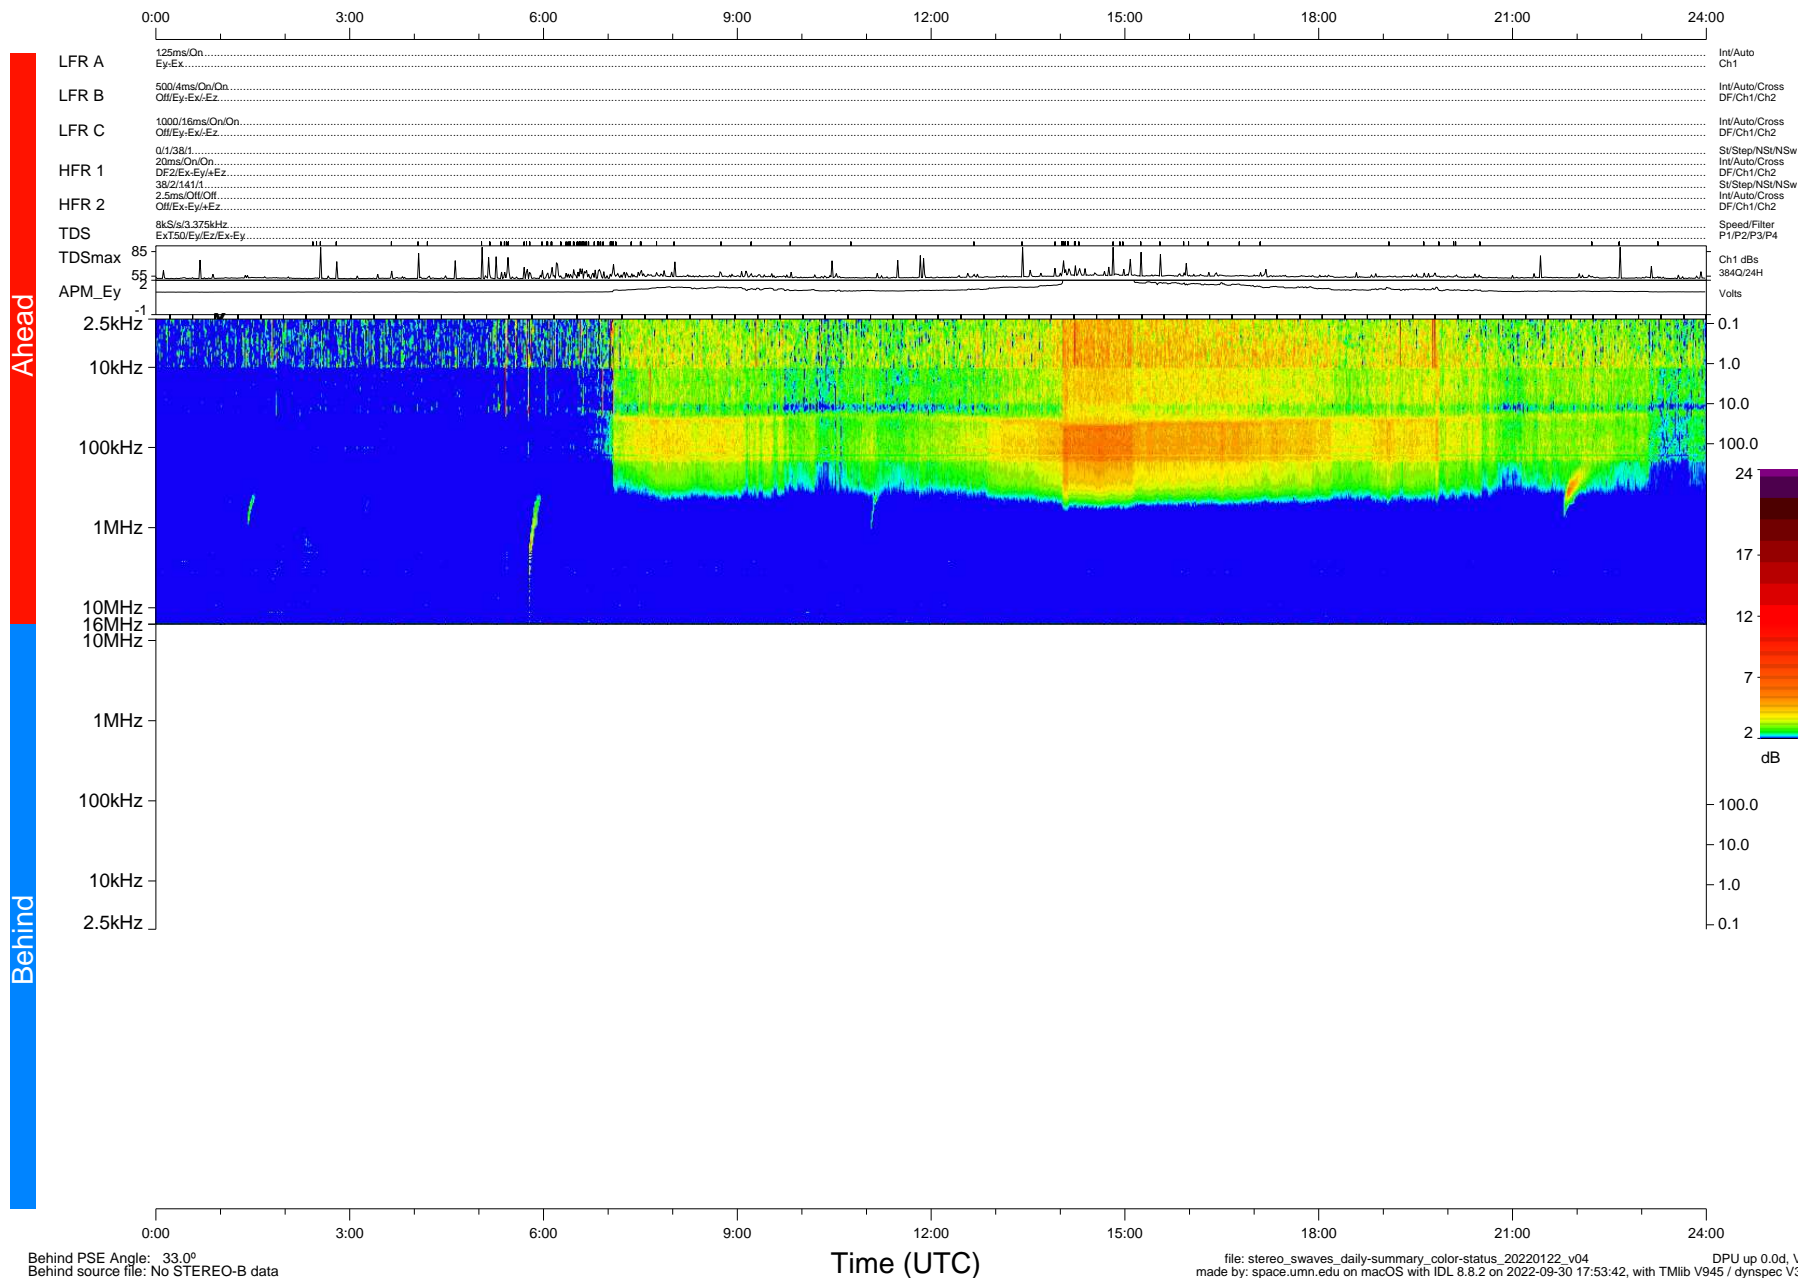

STEREO/WAVES Daily Summary - 22-Jan-2022 (DOY 022)

Ahead source file: swaves_ahead_2022_022_1_05.fin (Recovery: 100.0% HK, 109% Pkts)
Ahead PSE Angle: -35.0°

DPU up 2390.9d, V412d40

Behind PSE Angle: 33.0°
Behind source file: No STEREO-B data