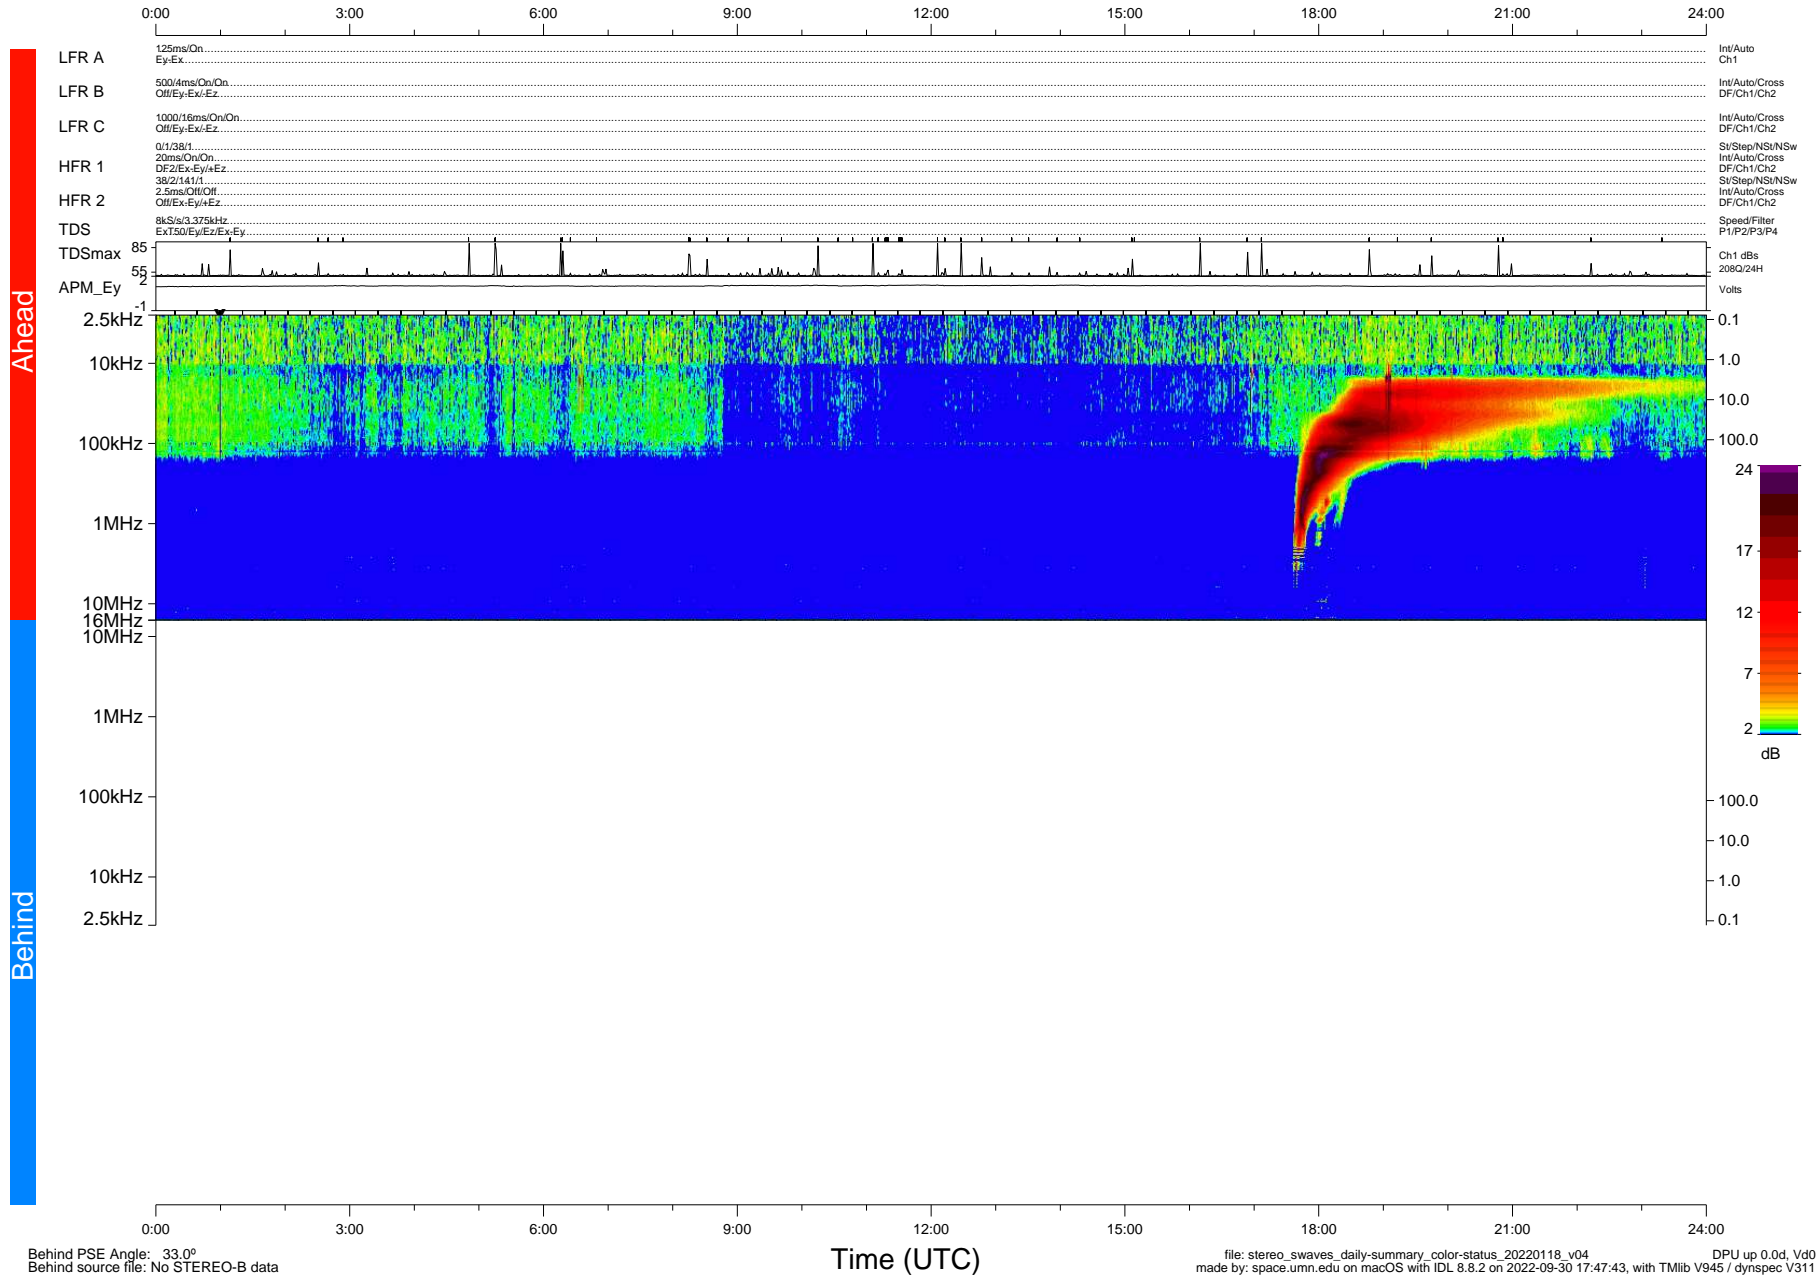

STEREO/WAVES Daily Summary - 18-Jan-2022 (DOY 018)

Ahead source file: swaves_ahead_2022_018_1_06.fin (Recovery: 100.0% HK, 83% Pkts)
Ahead PSE Angle: -35.1°

DPU up 2386.9d, V412d40

Behind PSE Angle: 33.0°
Behind source file: No STEREO-B data