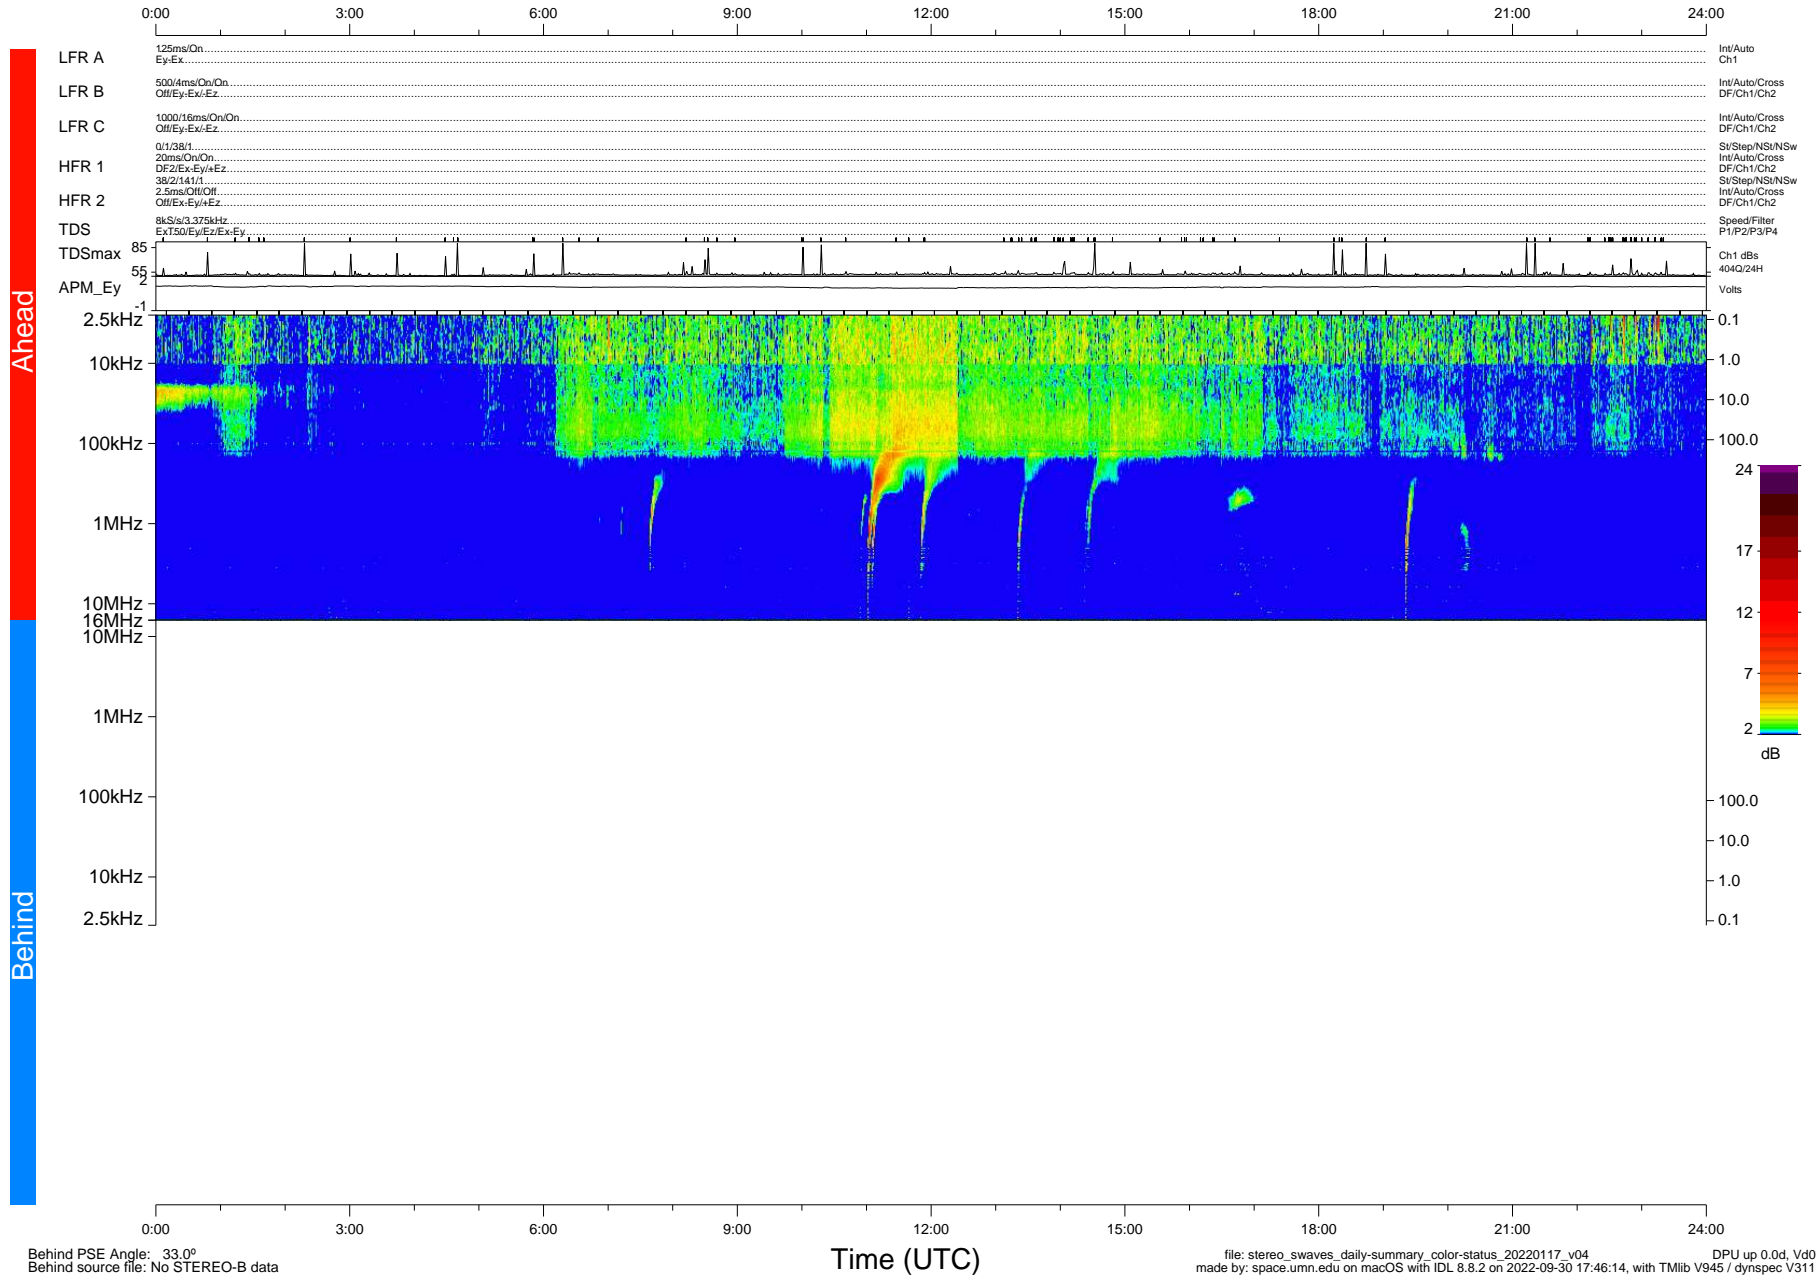

# STEREO/WAVES Daily Summary - 17-Jan-2022 (DOY 017)

Ahead source file: swaves\_ahead\_2022\_017\_1\_05.fin (Recovery: 100.0% HK, 112% Pkts)  
 Ahead PSE Angle: -35.1°

DPU up 2385.9d, V412d40

Behind PSE Angle: 33.0°  
 Behind source file: No STEREO-B data

Time (UTC)

file: stereo\_swaves\_daily-summary\_color-status\_20220117\_v04 DPU up 0.0d, Vd0  
 made by: space.umn.edu on macOS with IDL 8.8.2 on 2022-09-30 17:46:14, with Tlib V945 / dynspec V311