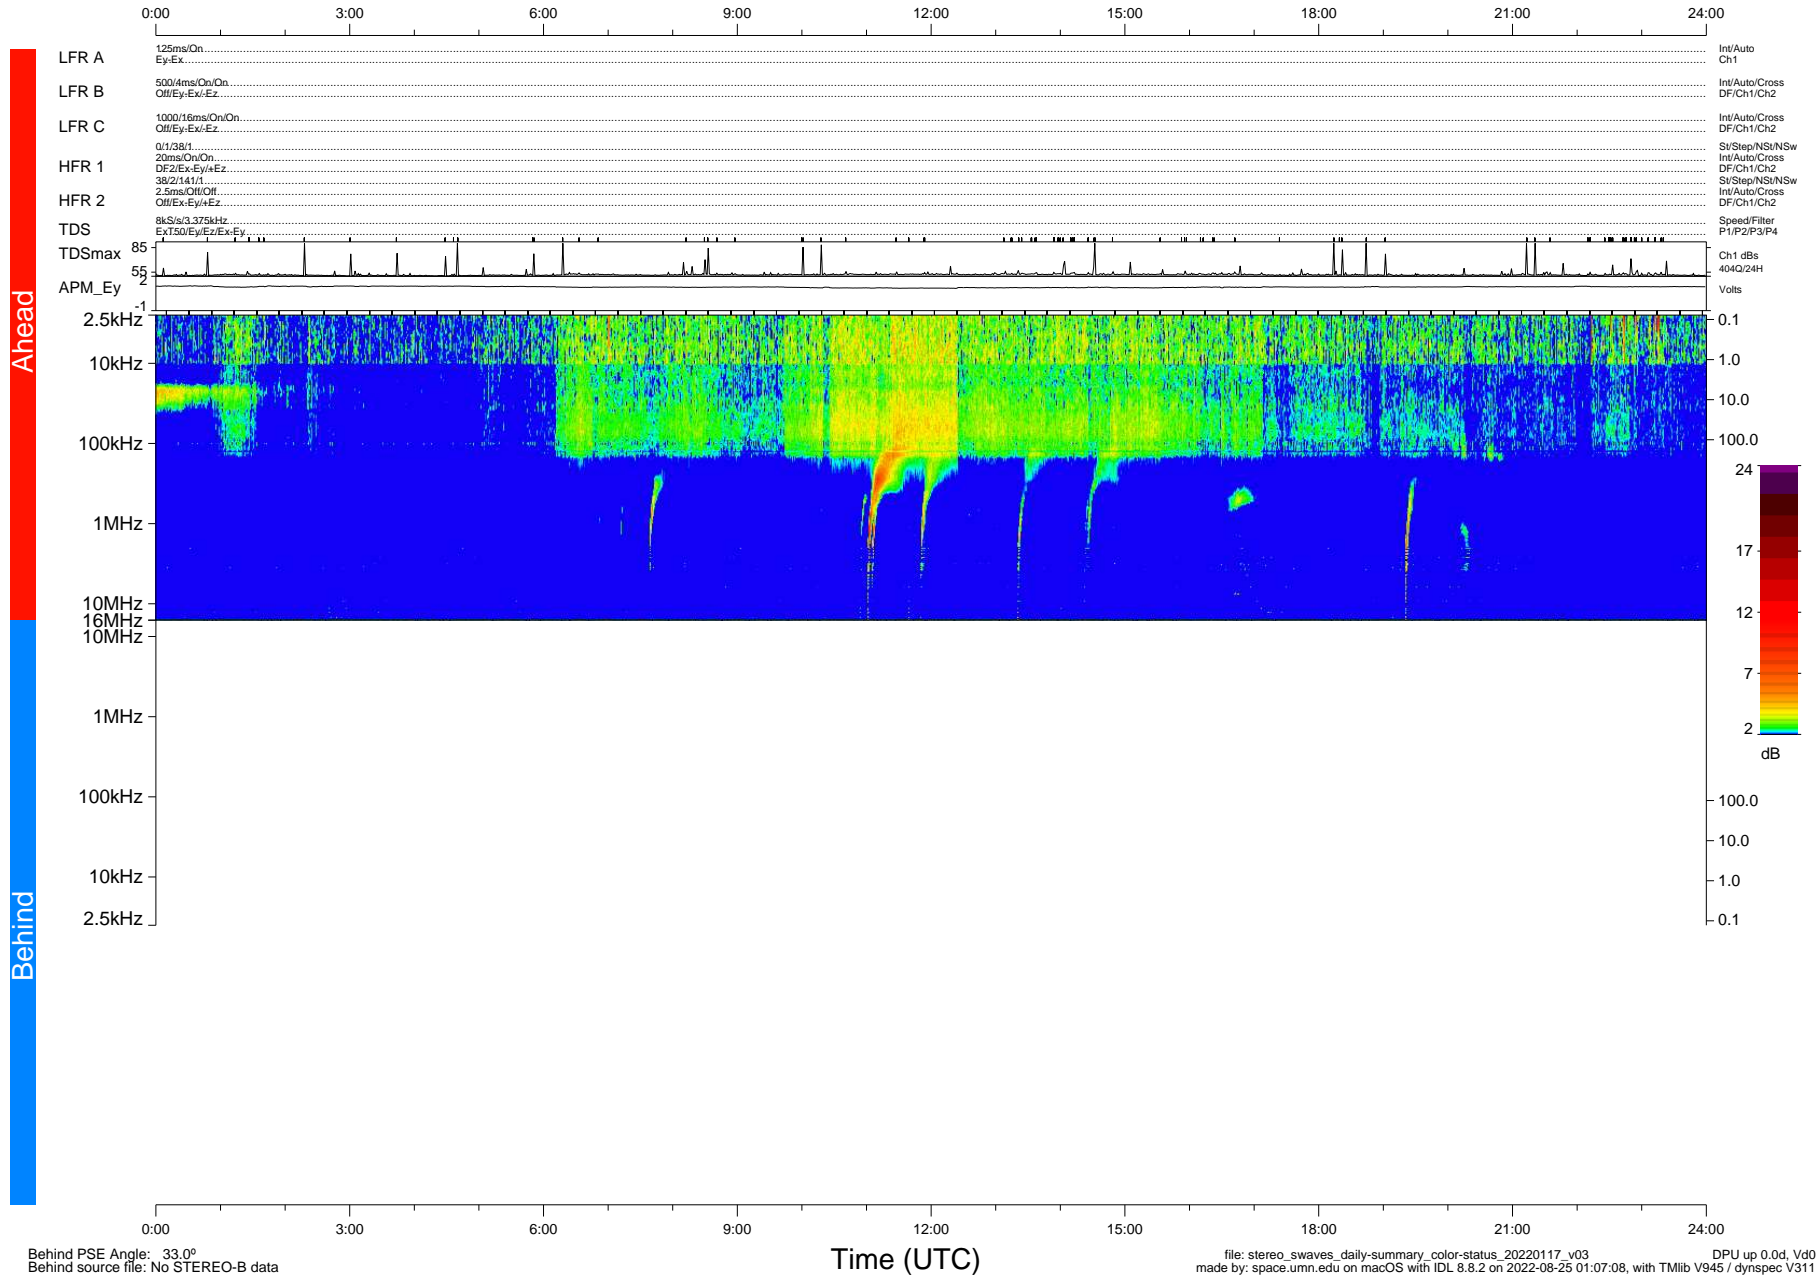

STEREO/WAVES Daily Summary - 17-Jan-2022 (DOY 017)

Ahead source file: swaves_ahead_2022_017_1_05.fin (Recovery: 100.0% HK, 112% Pkts)
Ahead PSE Angle: -35.1°

DPU up 2385.9d, V412d40

Behind PSE Angle: 33.0°
Behind source file: No STEREO-B data

Time (UTC)