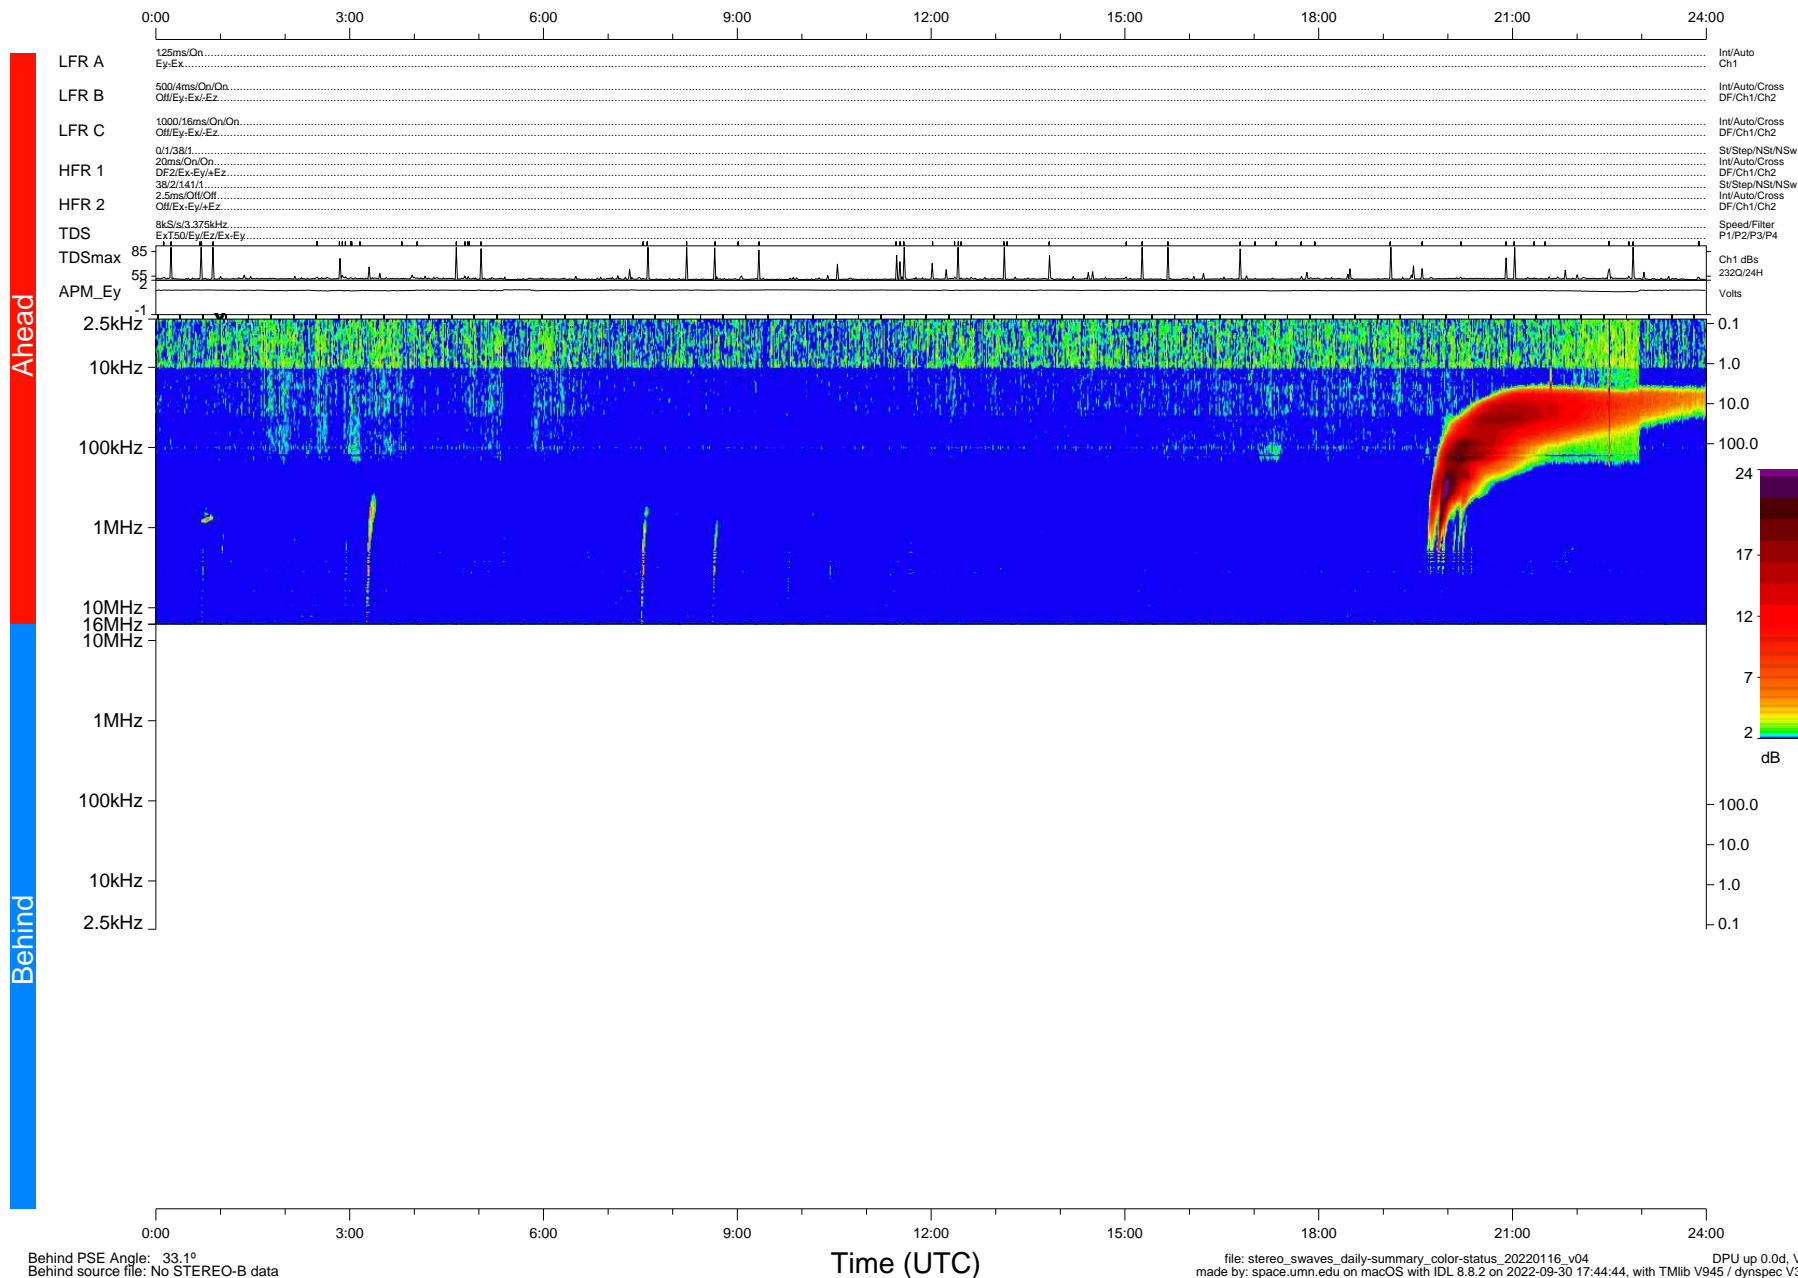

STEREO/WAVES Daily Summary - 16-Jan-2022 (DOY 016)

Ahead source file: swaves_ahead_2022_016_1_05.fin (Recovery: 100.0% HK, 86% Pkts)
Ahead PSE Angle: -35.1°

DPU up 2384.9d, V412d40

Behind PSE Angle: 33.1°
Behind source file: No STEREO-B data