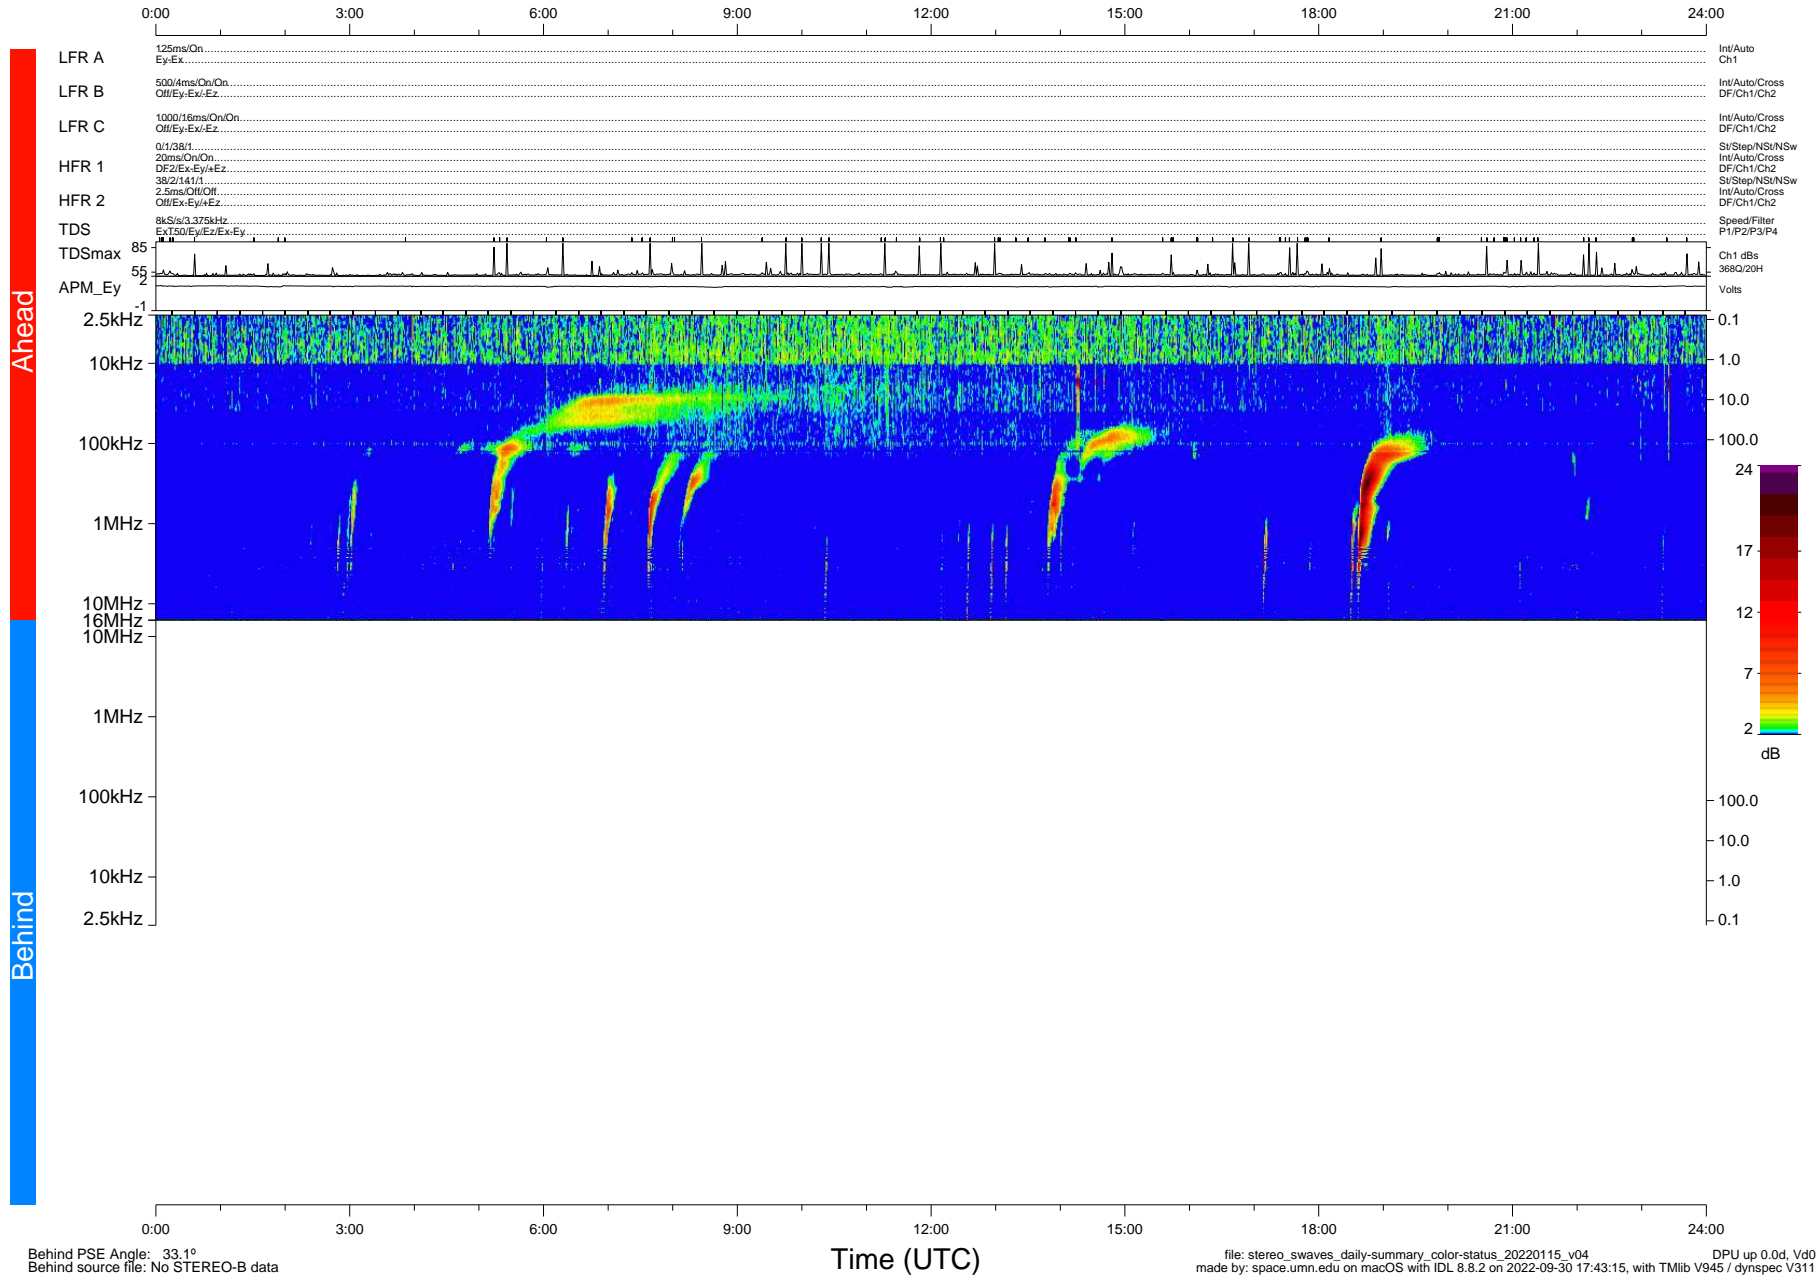

STEREO/WAVES Daily Summary - 15-Jan-2022 (DOY 015)

Ahead source file: swaves_ahead_2022_015_1_05.fin (Recovery: 100.0% HK, 106% Pkts)
 Ahead PSE Angle: -35.1°

DPU up 2383.9d, V412d40

Behind PSE Angle: 33.1°
 Behind source file: No STEREO-B data

file: stereo_swaves_daily-summary_color-status_20220115_v04
 made by: space.umn.edu on macOS with IDL 8.8.2 on 2022-09-30 17:43:15, with TLib V945 / dynspec V311
 DPU up 0.0d, Vd0