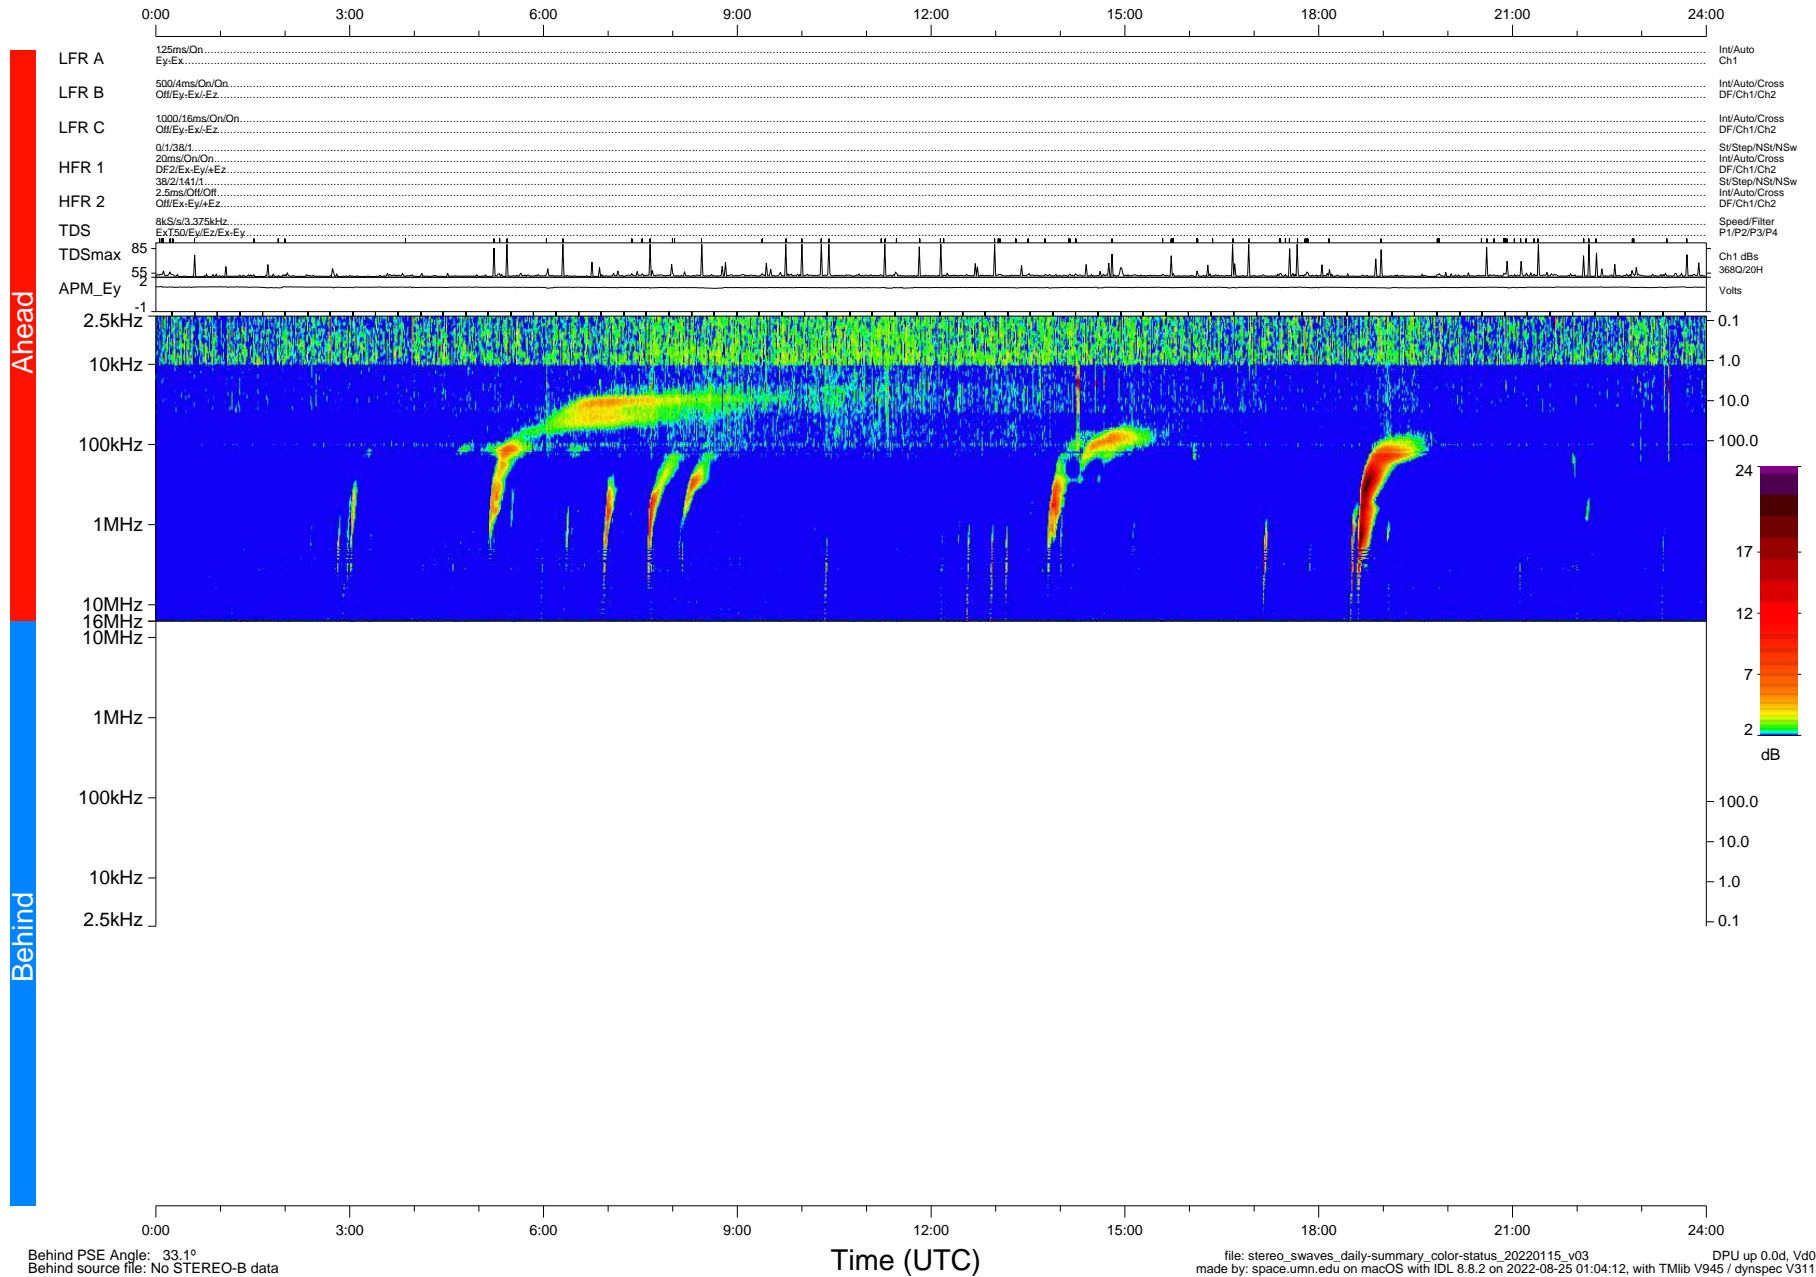

# STEREO/WAVES Daily Summary - 15-Jan-2022 (DOY 015)

Ahead source file: swaves\_ahead\_2022\_015\_1\_05.fin (Recovery: 100.0% HK, 106% Pkts)  
 Ahead PSE Angle: -35.1°

DPU up 2383.9d, V412d40

Behind PSE Angle: 33.1°  
 Behind source file: No STEREO-B data

file: stereo\_swaves\_daily-summary\_color-status\_20220115\_v03  
 made by: space.umn.edu on macOS with IDL 8.8.2 on 2022-08-25 01:04:12, with Tlib V945 / dynspec V311  
 DPU up 0.0d, Vd0